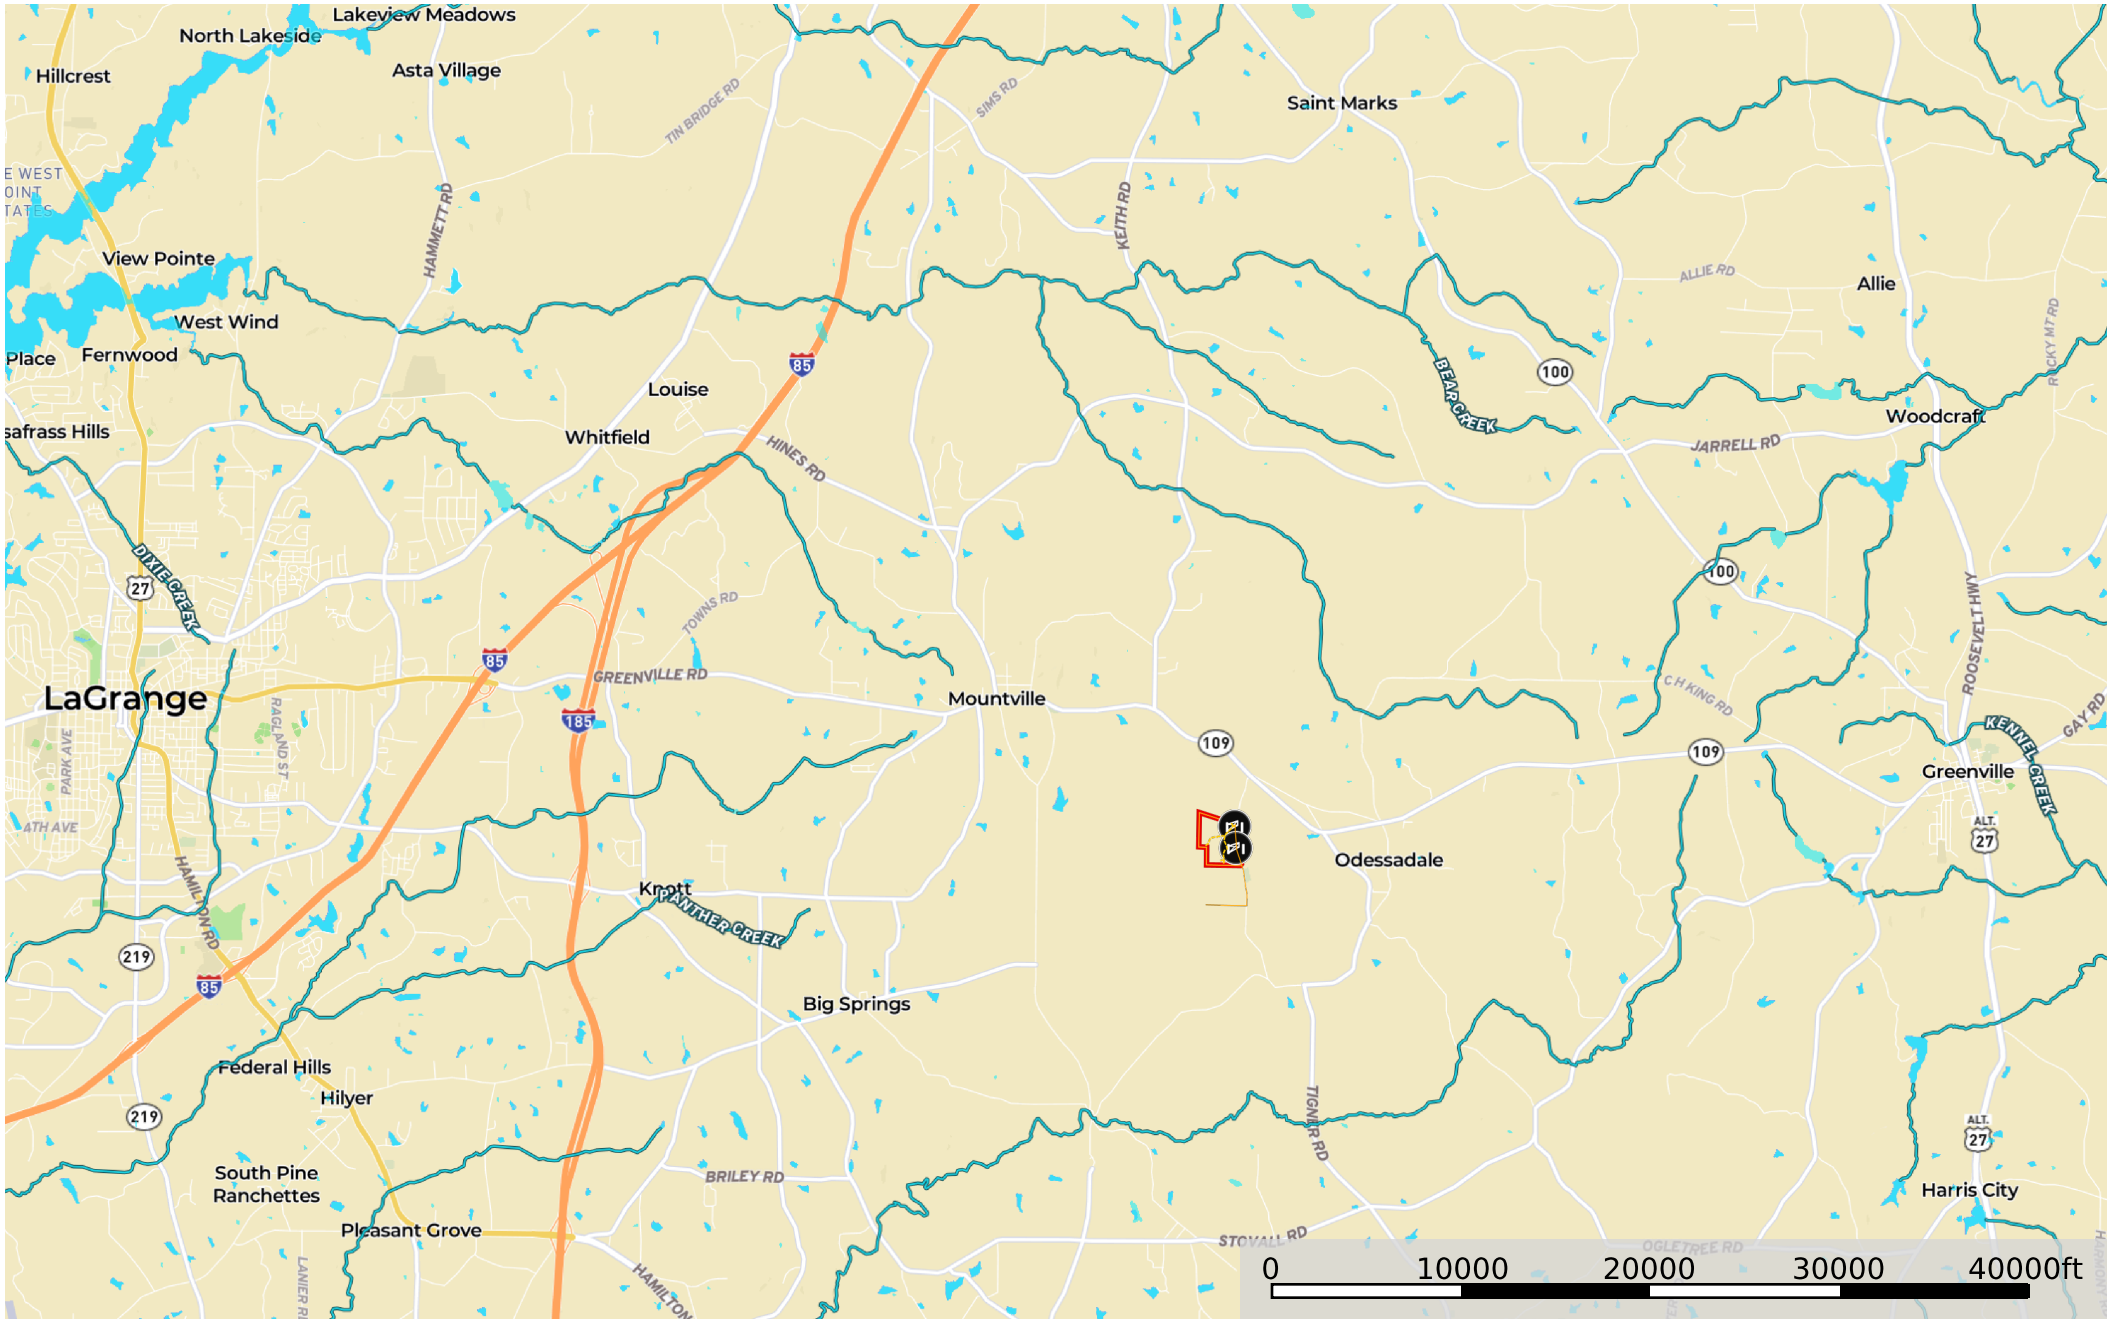

# Harman 105.145 acres

Meriwether County, Georgia, 105.145 AC +/-

- Gate
- Track
- Road / Trail
- Boundary
- Stream, Intermittent
- River/Creek
- Water Body