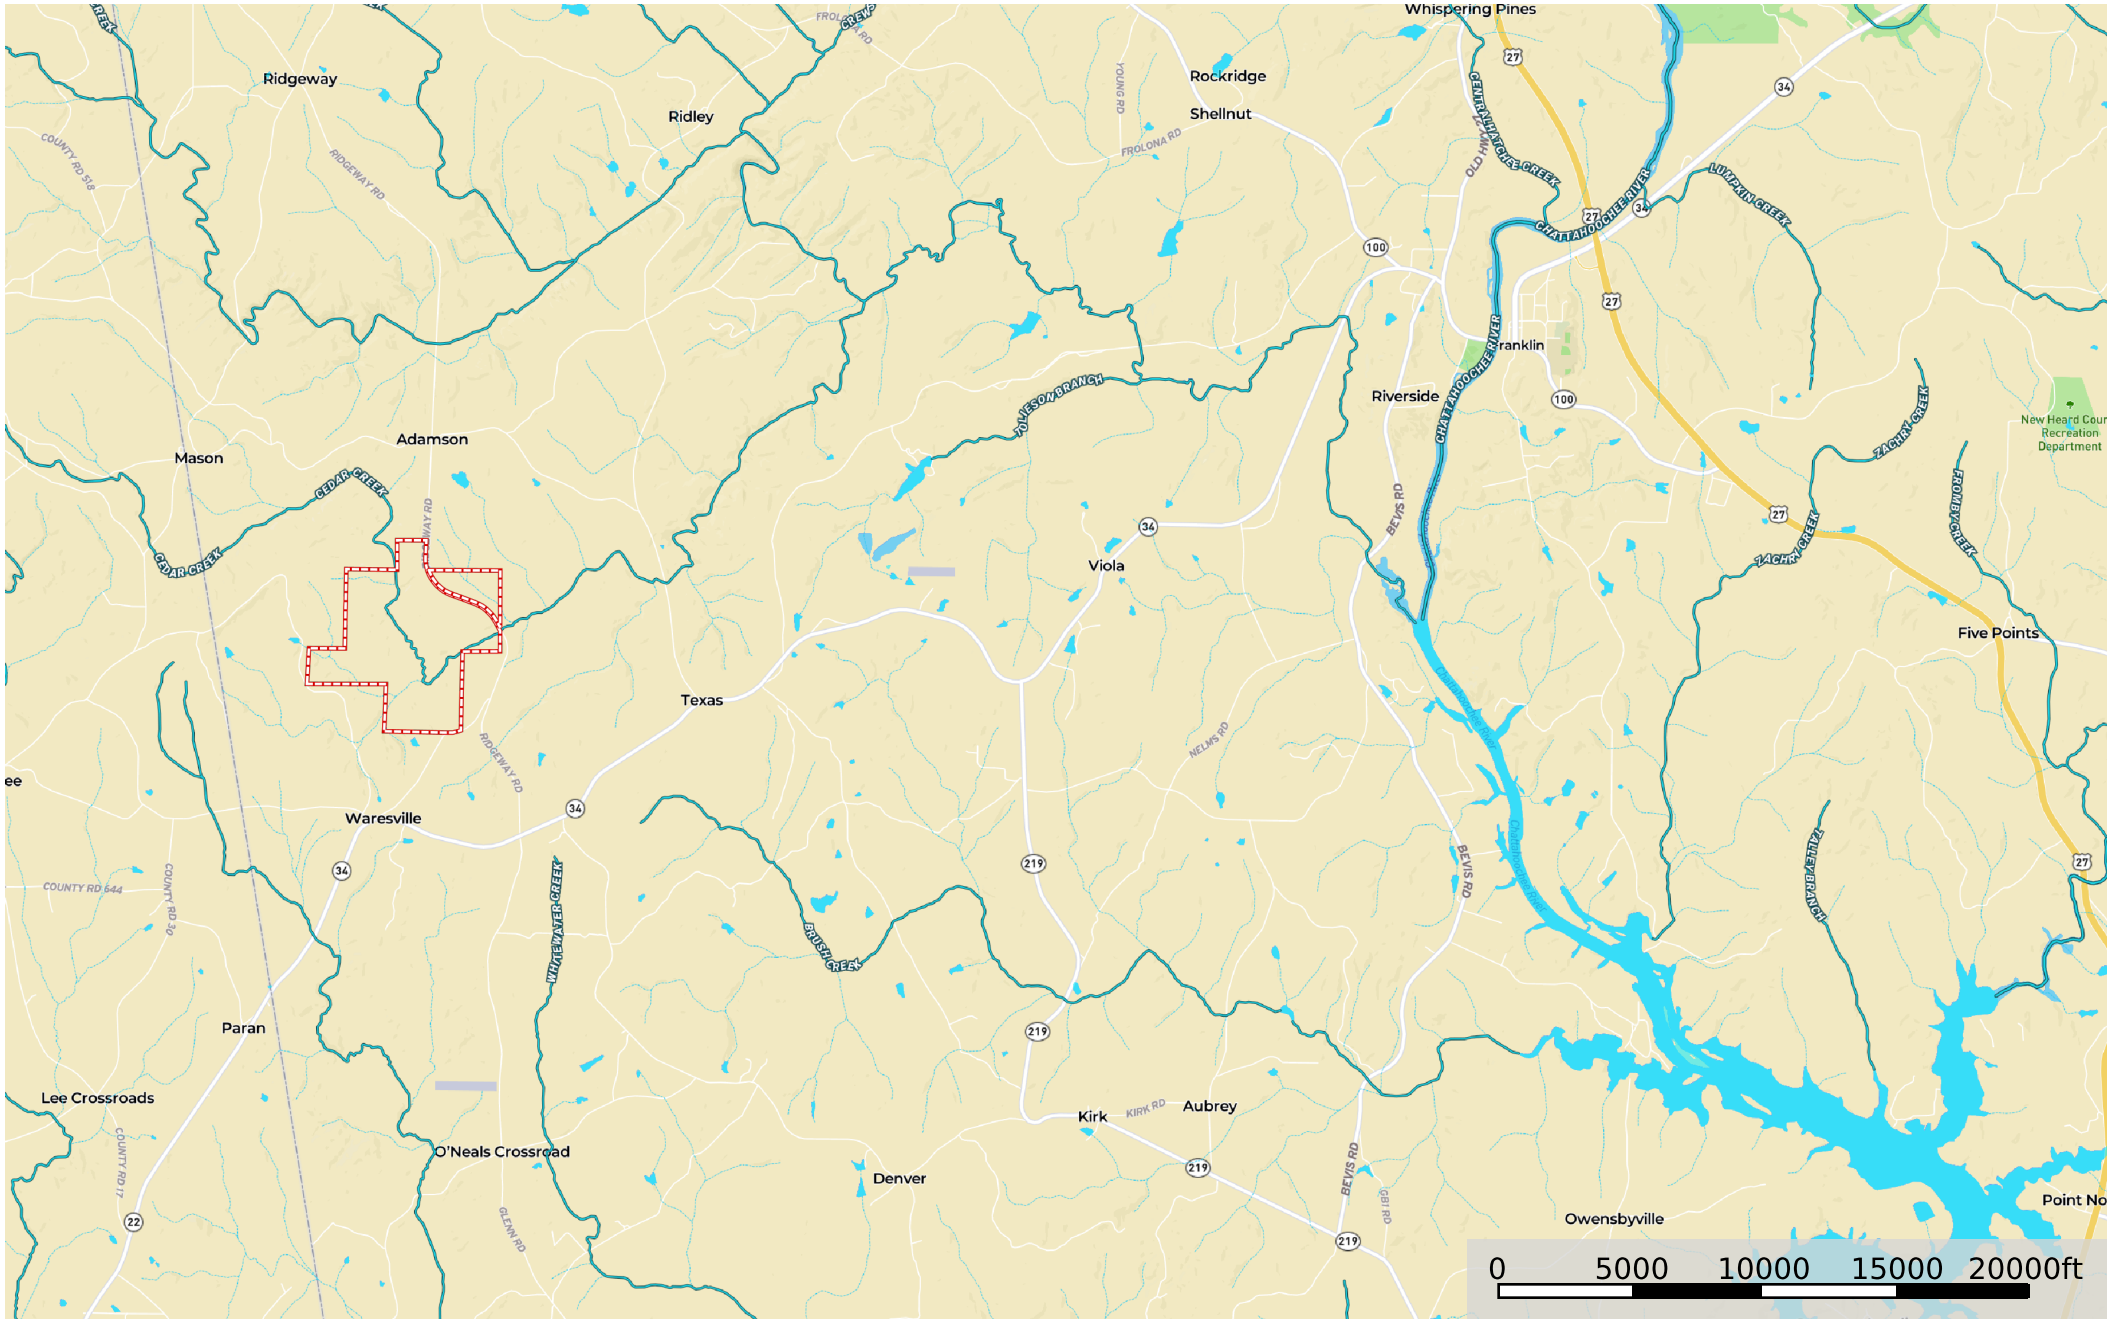

# Quillian Heard County 715 acres

Georgia, AC +/-

- Boundary
- Stream, Intermittent
- River/Creek
- Water Body