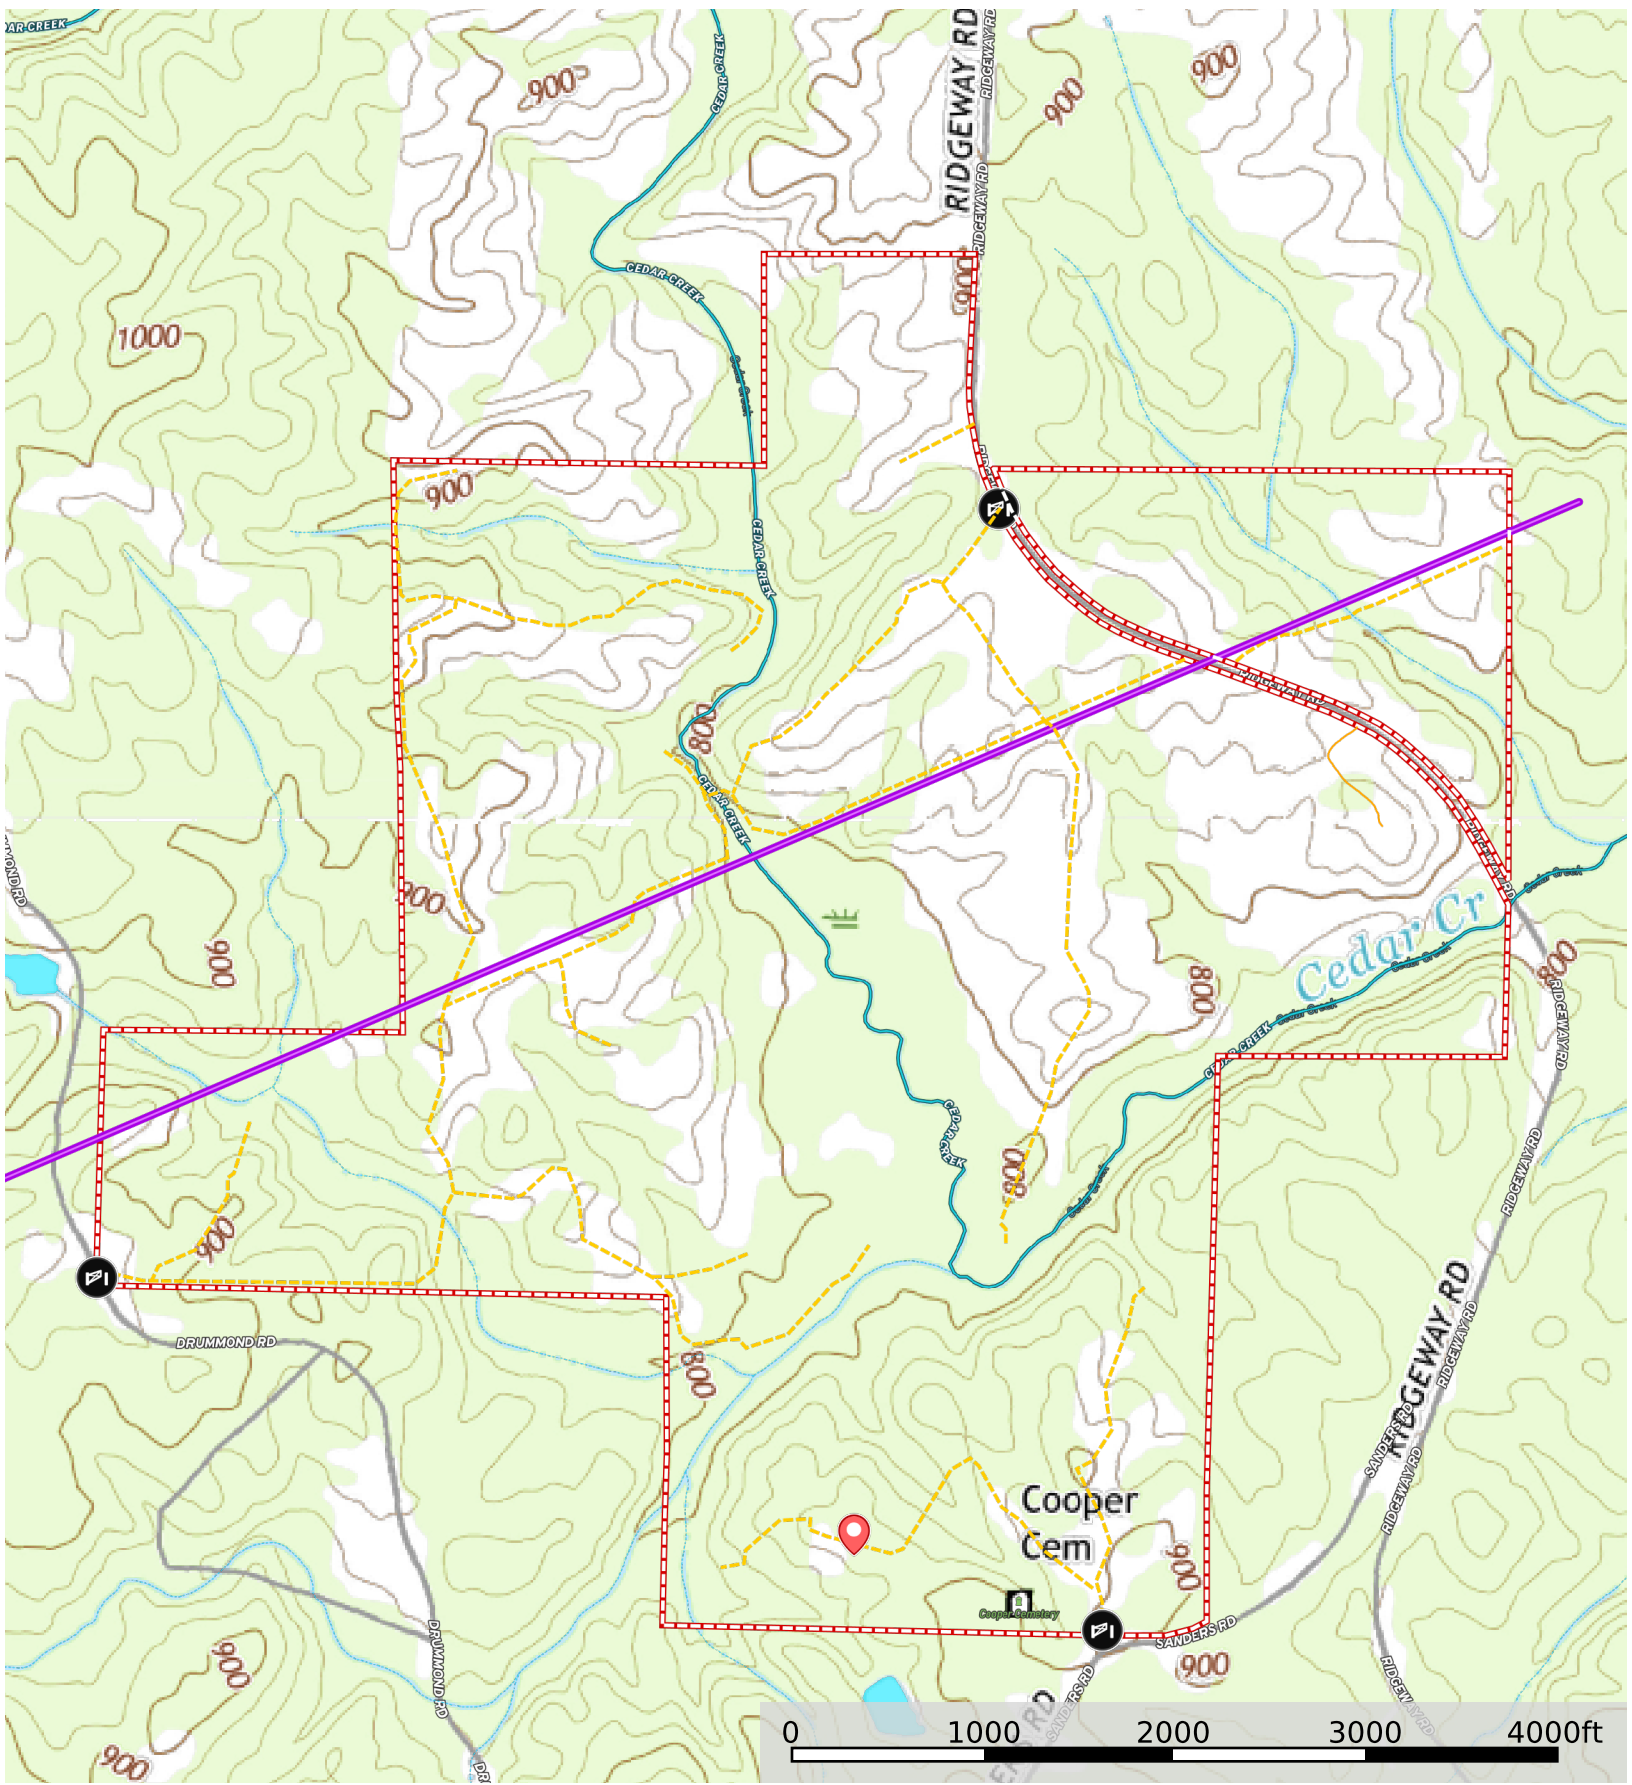

Quillian Heard County 715 acres Georgia, AC +/-

- Gate
- Marker
- Pipeline
- Road / Trail
- Track
- Boundary
- Stream, Intermittent
- River/Creek
- Water Body