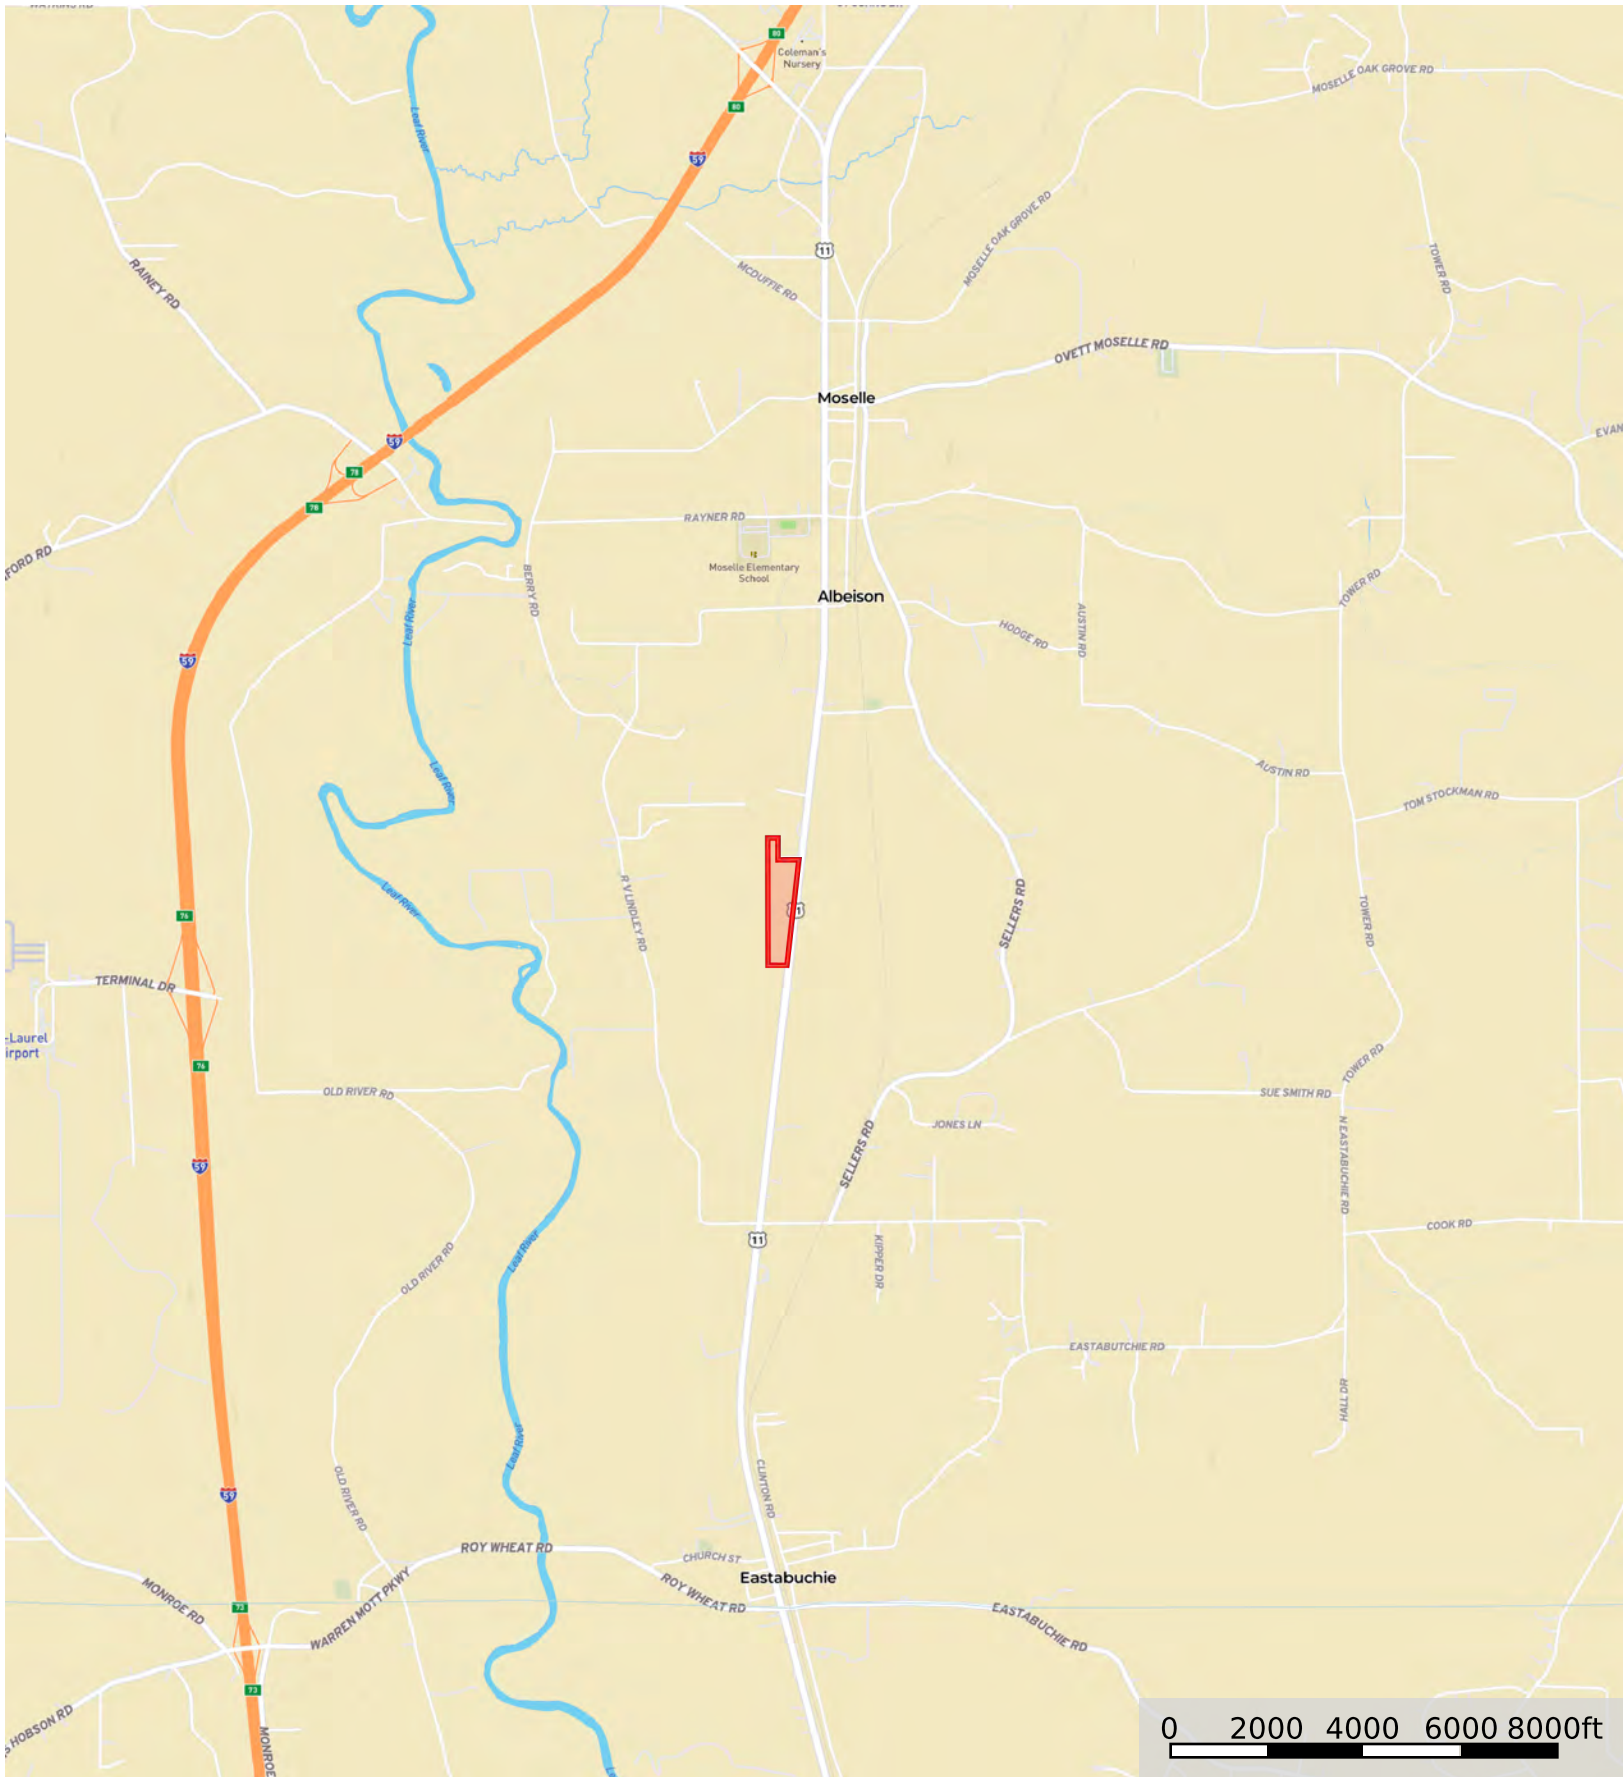

# Highway 11 - Tract 1

Jones County, Mississippi, 28 AC +/-

 Boundary

Boundary

 Boundary