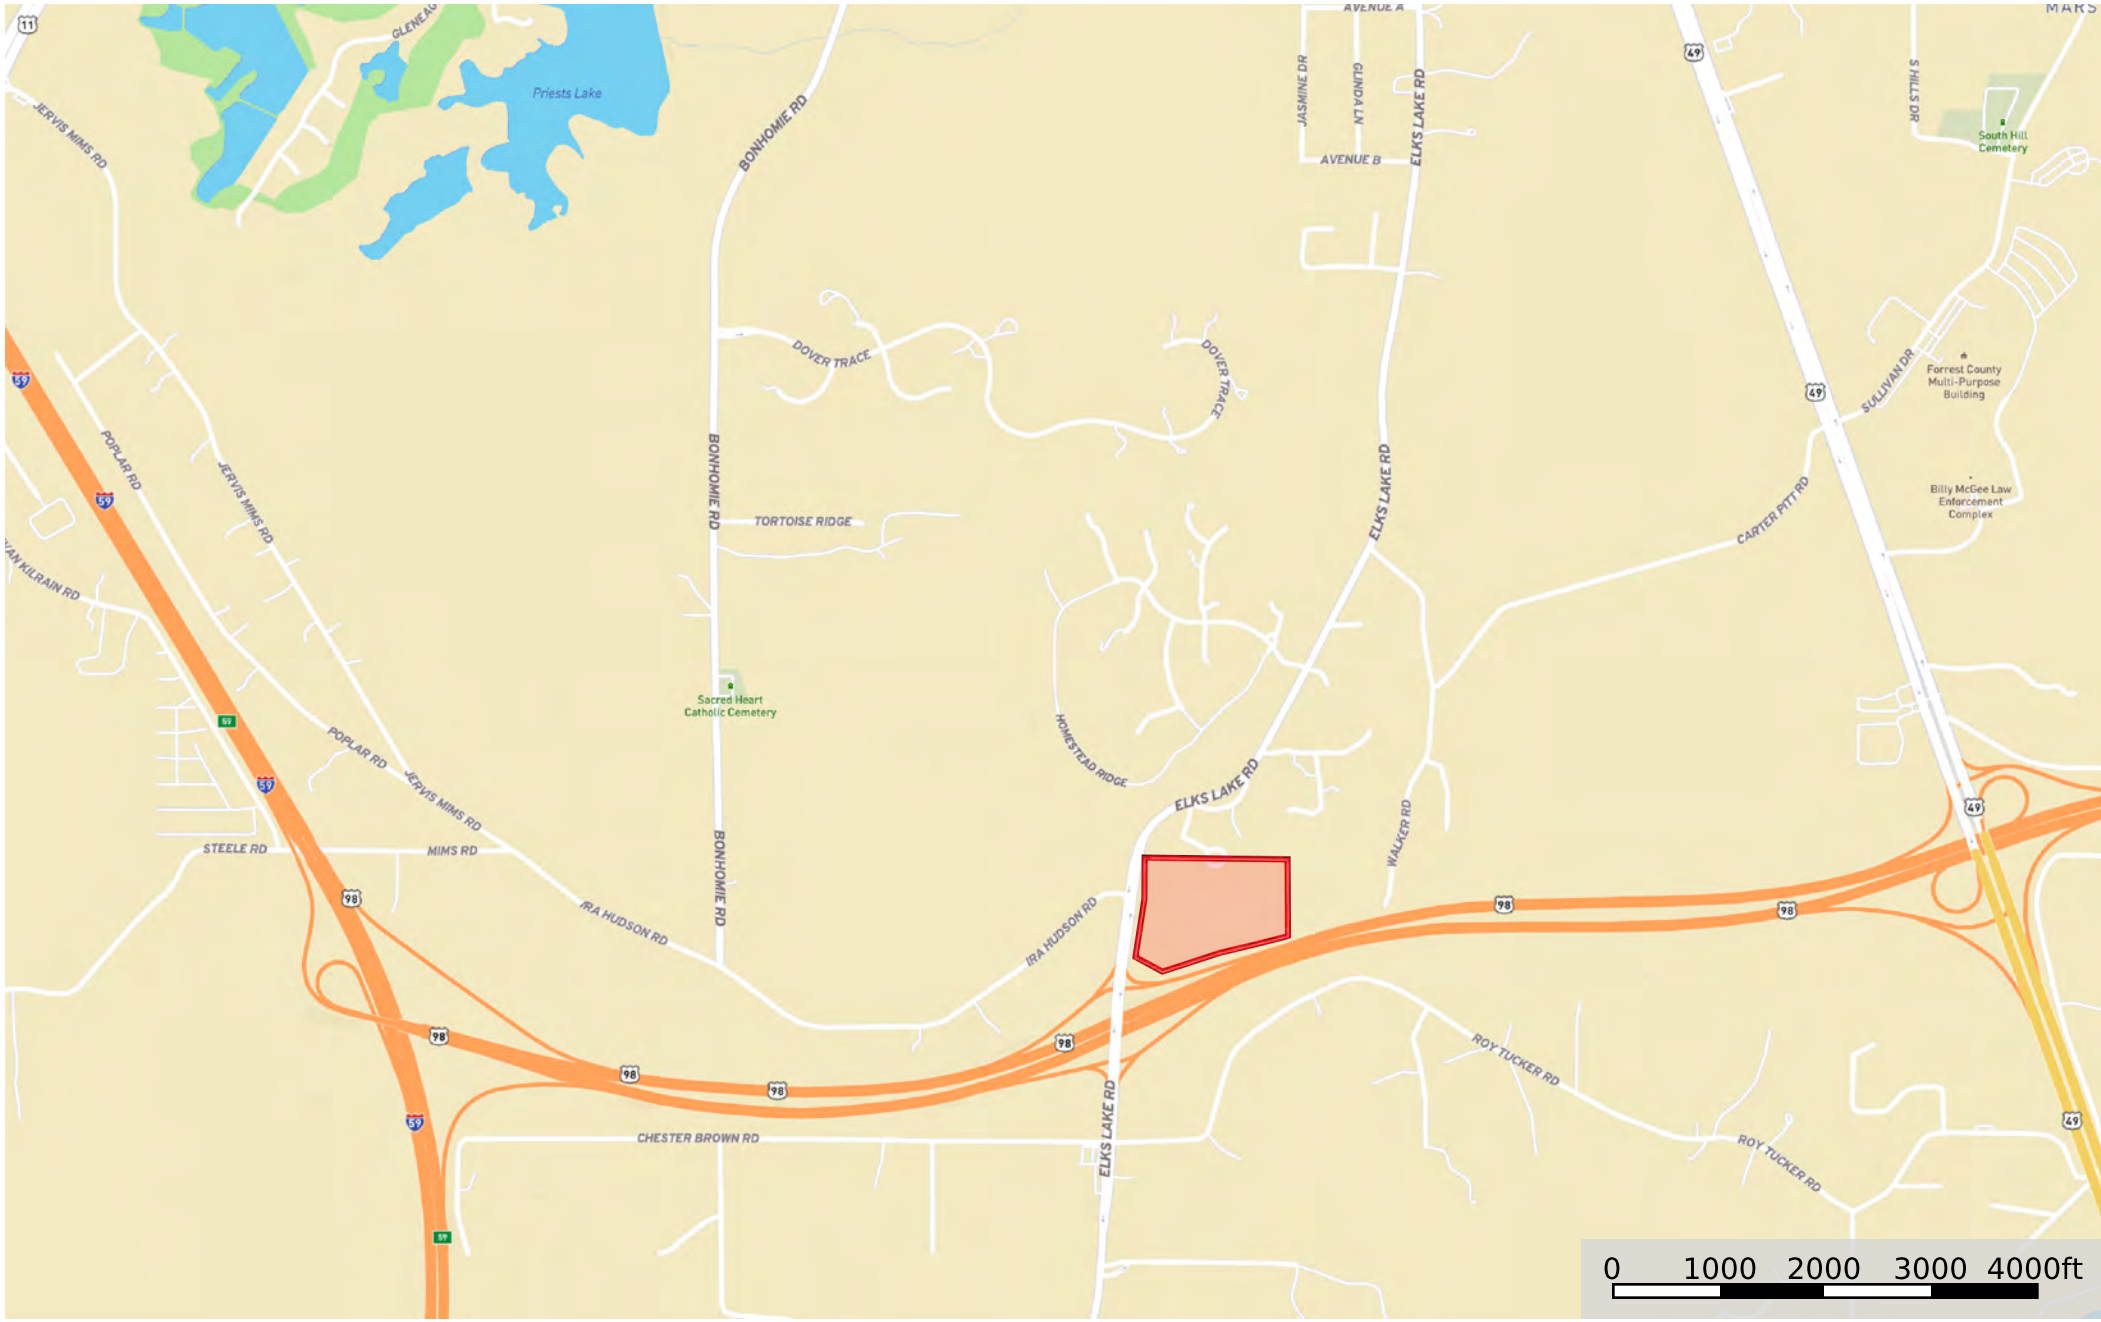

Elks Lake Rd/Hwy 98

Forrest County, Mississippi, 28 AC +/-

 Boundary

 Boundary

 Boundary