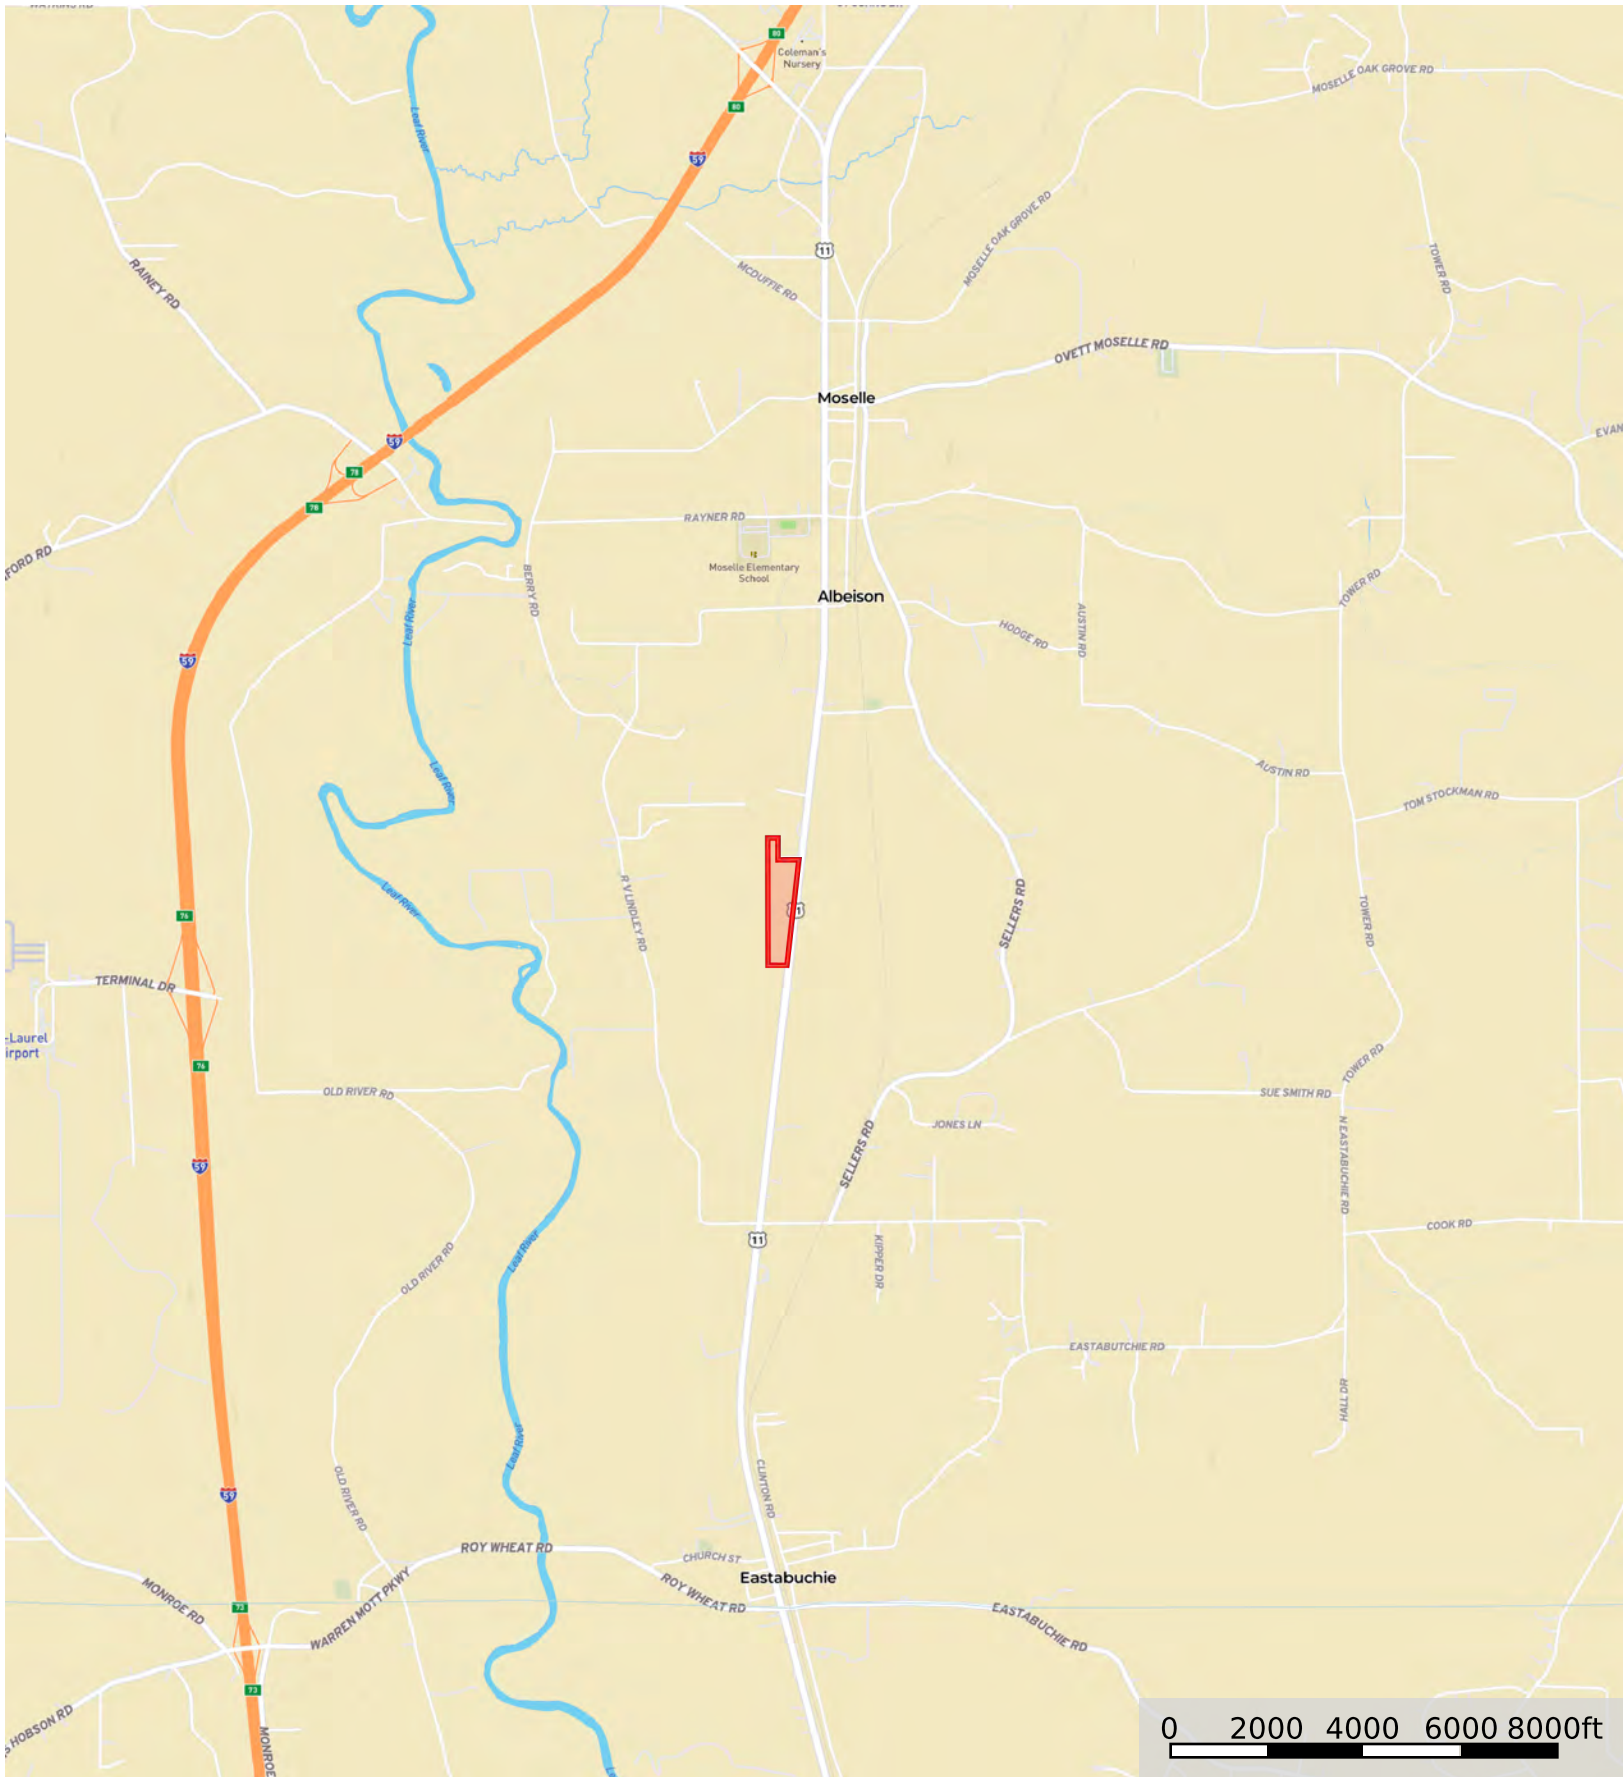

Highway 11 - Tract 1

Jones County, Mississippi, 28 AC +/-

 Boundary