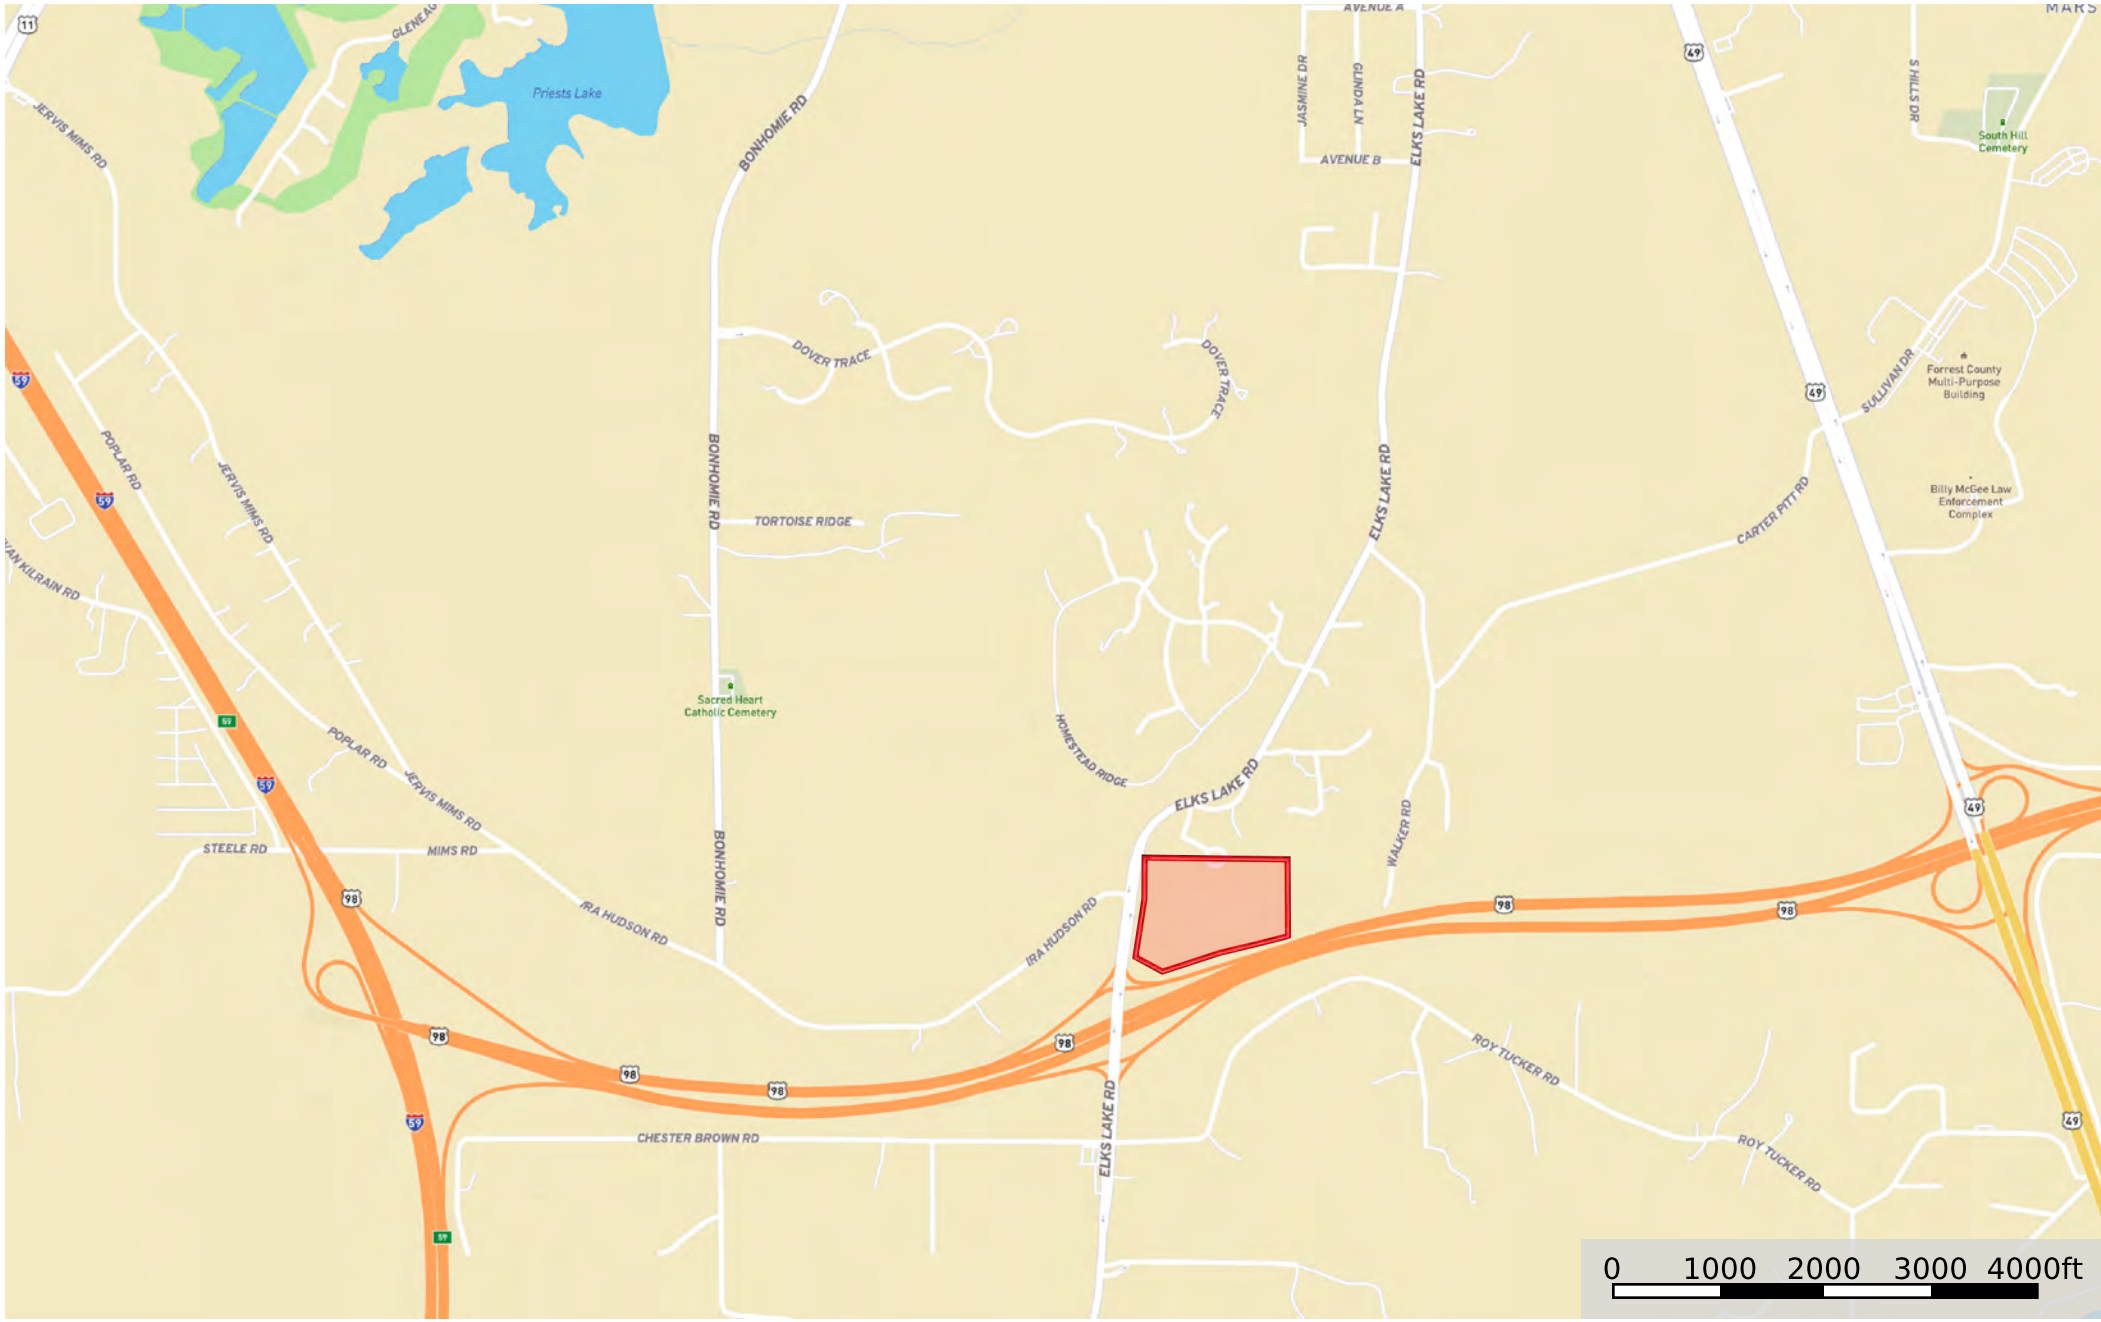

Elks Lake Rd/Hwy 98

Forrest County, Mississippi, 28 AC +/-

 Boundary