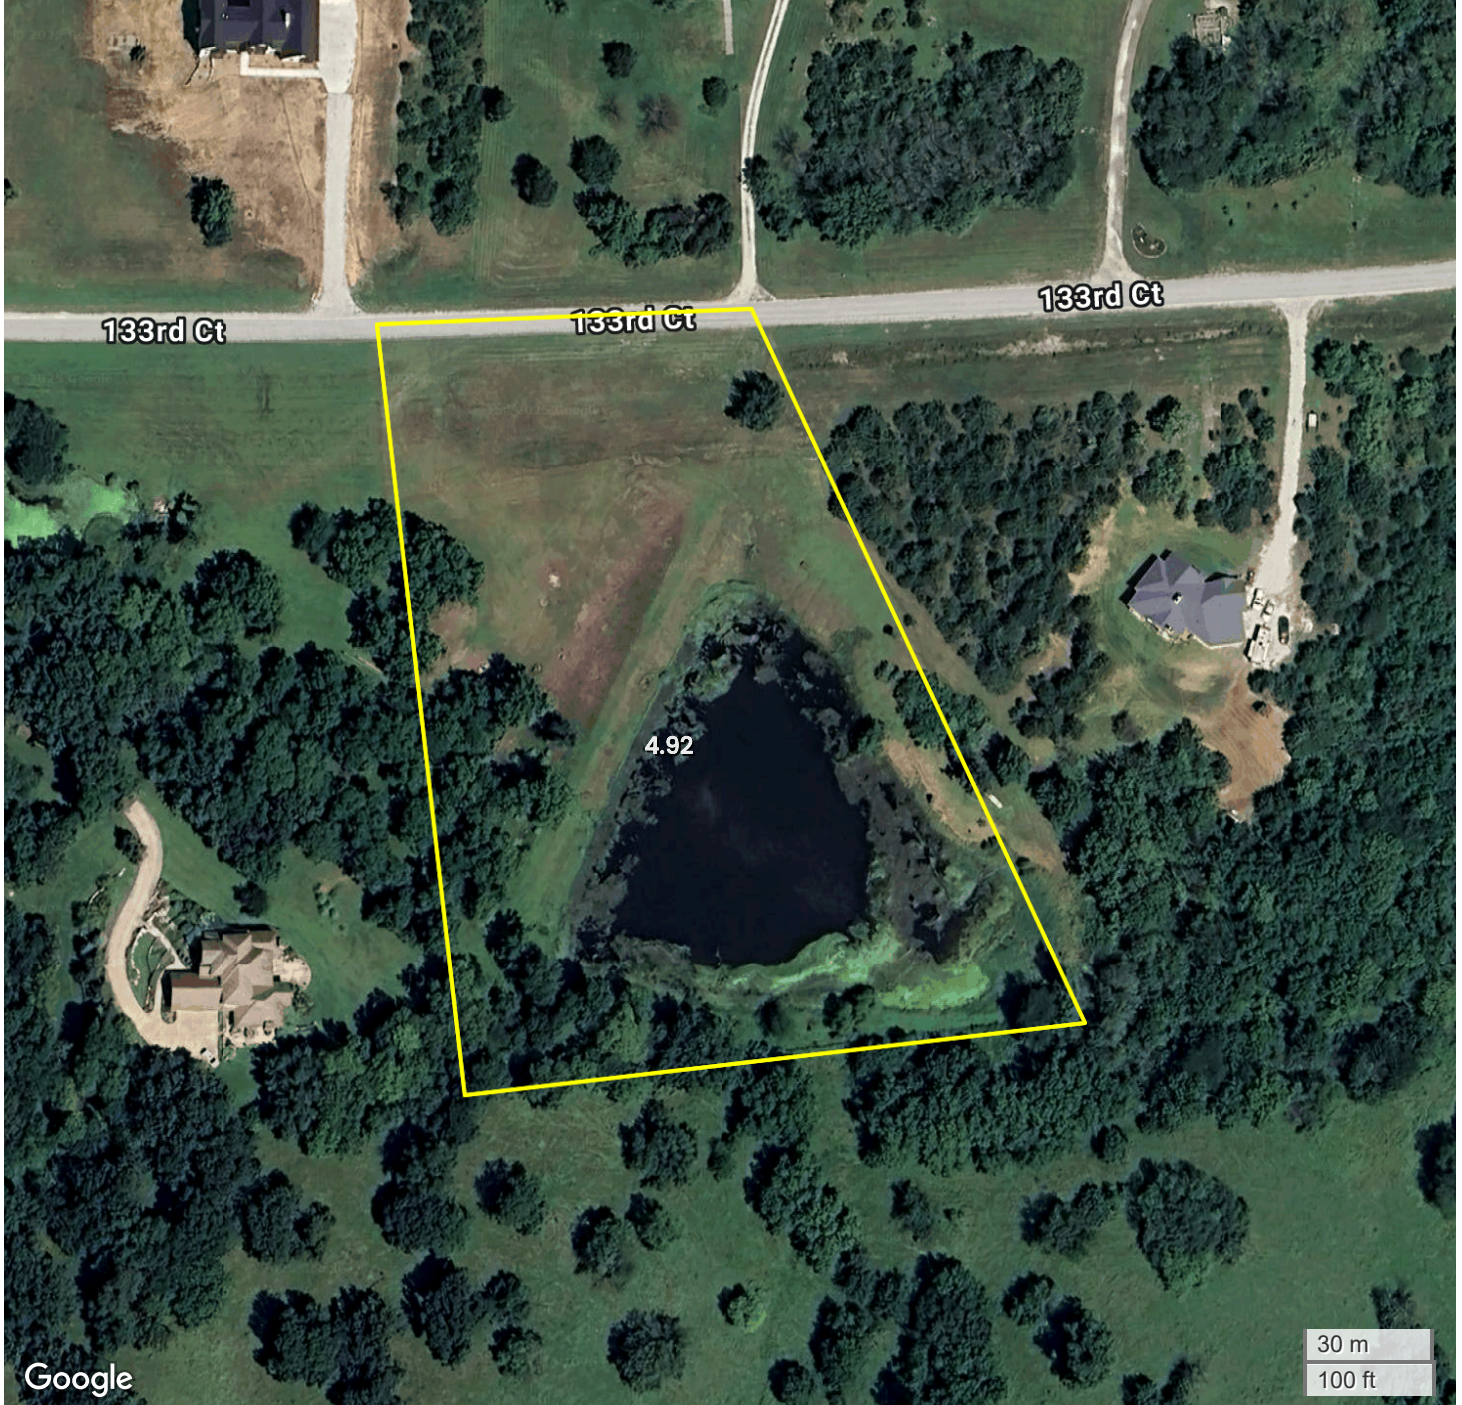

GREMME
AERIAL MAP

Center: 41.455618, -93.869909

20-77N-26W

Lee Township

Madison County, IA

FarmWorth, LLC makes no representations or warranties, express or implied, as to the accuracy of any information, data, numerical values, boundaries, or any other information generated through the use of FarmWorth.com. User is solely responsible for independently investigating and determining all information provided through FarmWorth.com prior to use and waives any and all claims against FarmWorth, LLC for any inaccuracies or inconsistencies in the information and/or data.