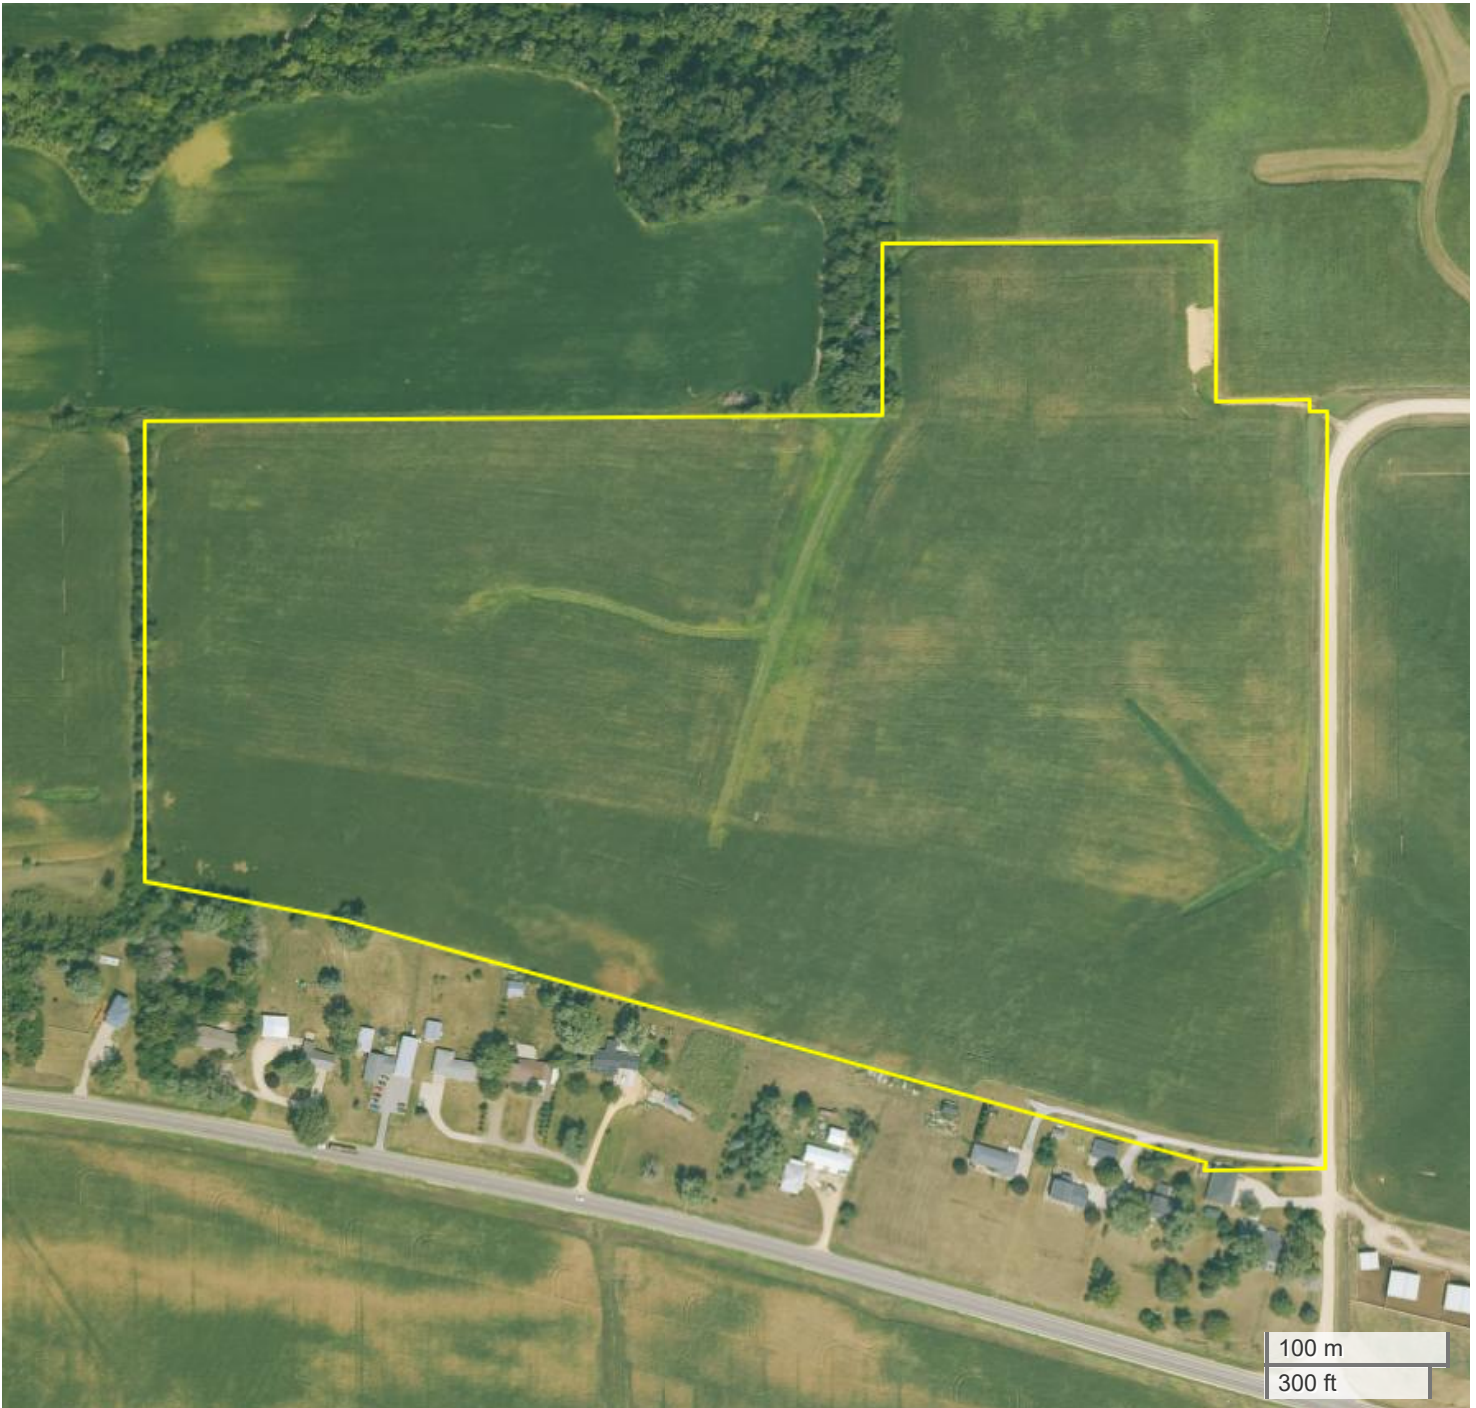

57 ACRES CLINTON CO. IA

AERIAL MAP

Center: 41.828353, -90.515946

17-81N-4E

DeWitt Township

Clinton County, IA

FarmWorth, LLC makes no representations or warranties, express or implied, as to the accuracy of any information, data, numerical values, boundaries, or any other information generated through the use of FarmWorth.com. User is solely responsible for independently investigating and determining all information provided through FarmWorth.com prior to use and waives any and all claims against FarmWorth, LLC for any inaccuracies or inconsistencies in the information and/or data.