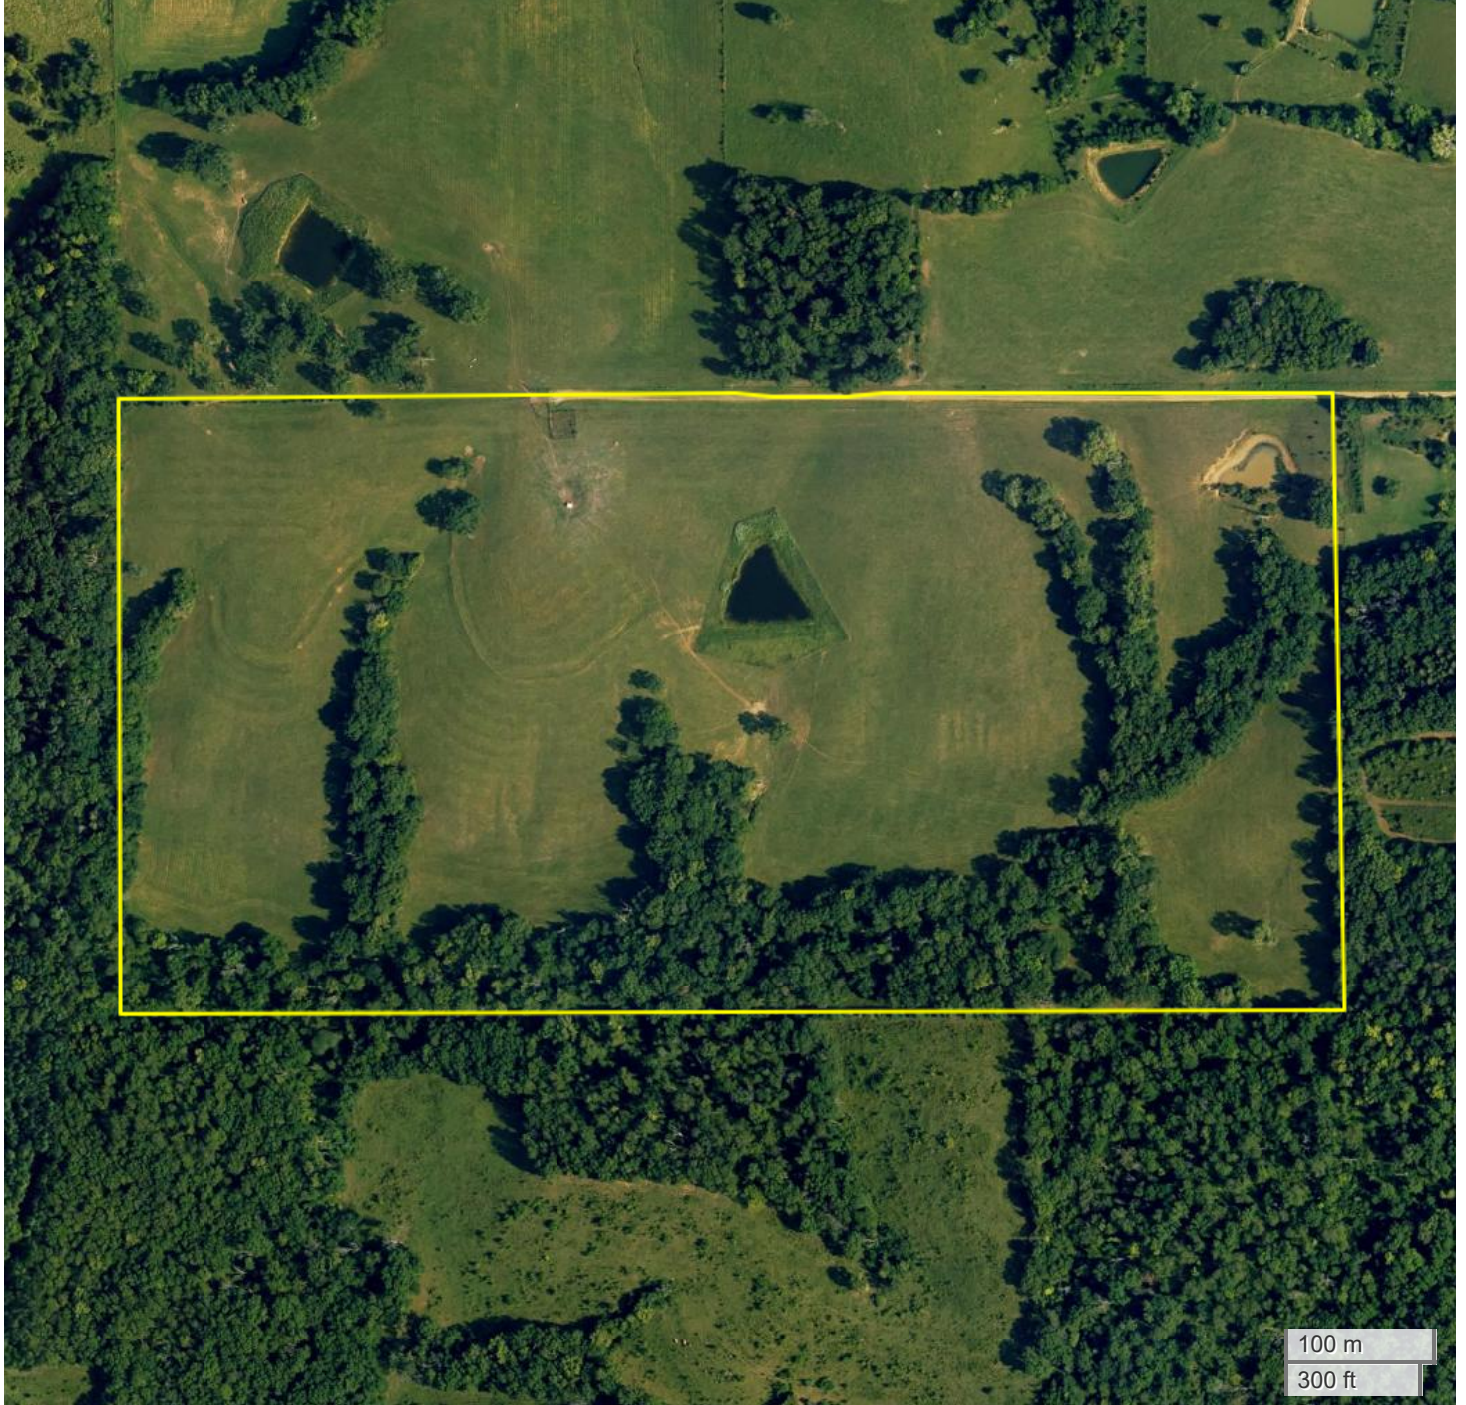

80 A, APPANOOSE CO., IA (80.00 AC TOTAL, 0 AC TILLABLE)

AERIAL MAP

Center: 40.665646, -92.709519

28-68N-16W

Wells Township

Appanoose County, IA

FarmWorth, LLC makes no representations or warranties, express or implied, as to the accuracy of any information, data, numerical values, boundaries, or any other information generated through the use of FarmWorth.com. User is solely responsible for independently investigating and determining all information provided through FarmWorth.com prior to use and waives any and all claims against FarmWorth, LLC for any inaccuracies or inconsistencies in the information and/or data.