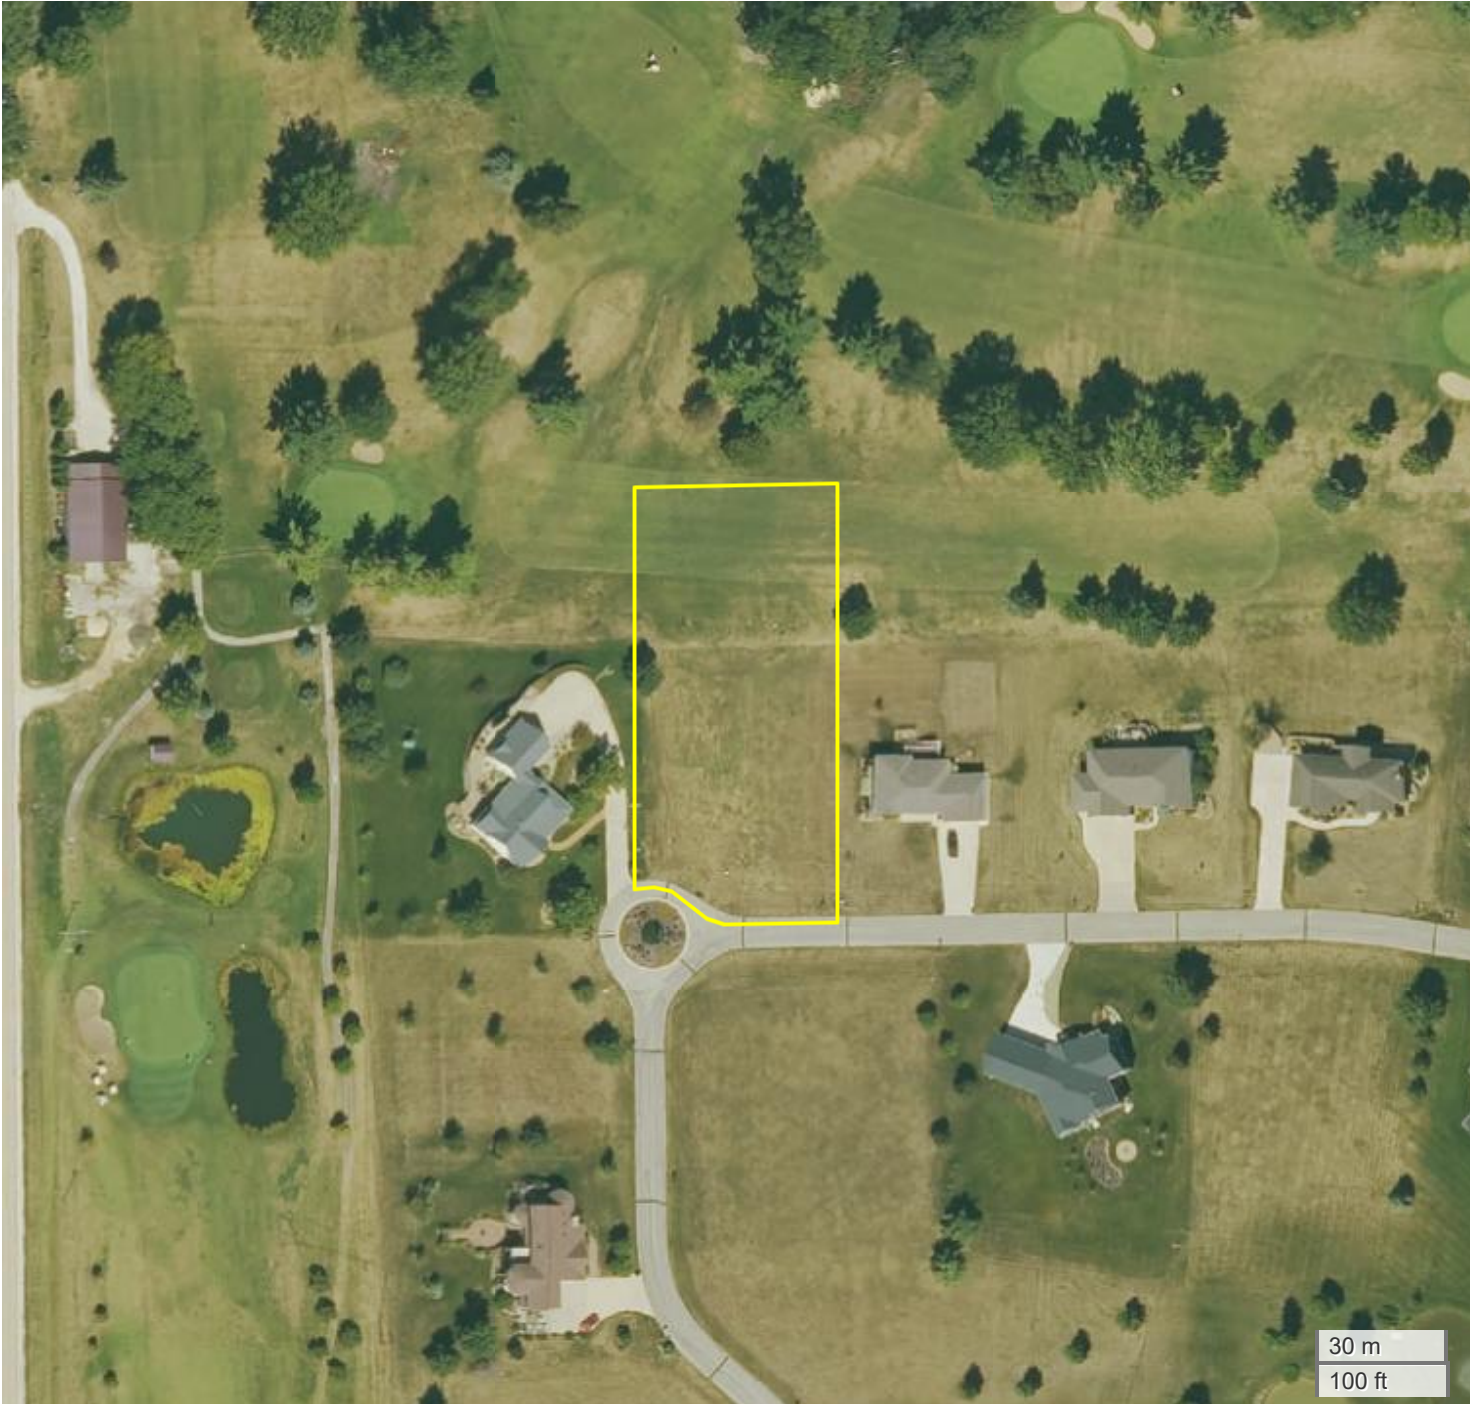

RIVER RIDGE LOT  
AERIAL MAP

Center: 42.481793, -91.931553

32-89N-9W

Washington Township  
Buchanan County, IA

FarmWorth, LLC makes no representations or warranties, express or implied, as to the accuracy of any information, data, numerical values, boundaries, or any other information generated through the use of FarmWorth.com. User is solely responsible for independently investigating and determining all information provided through FarmWorth.com prior to use and waives any and all claims against FarmWorth, LLC for any inaccuracies or inconsistencies in the information and/or data.