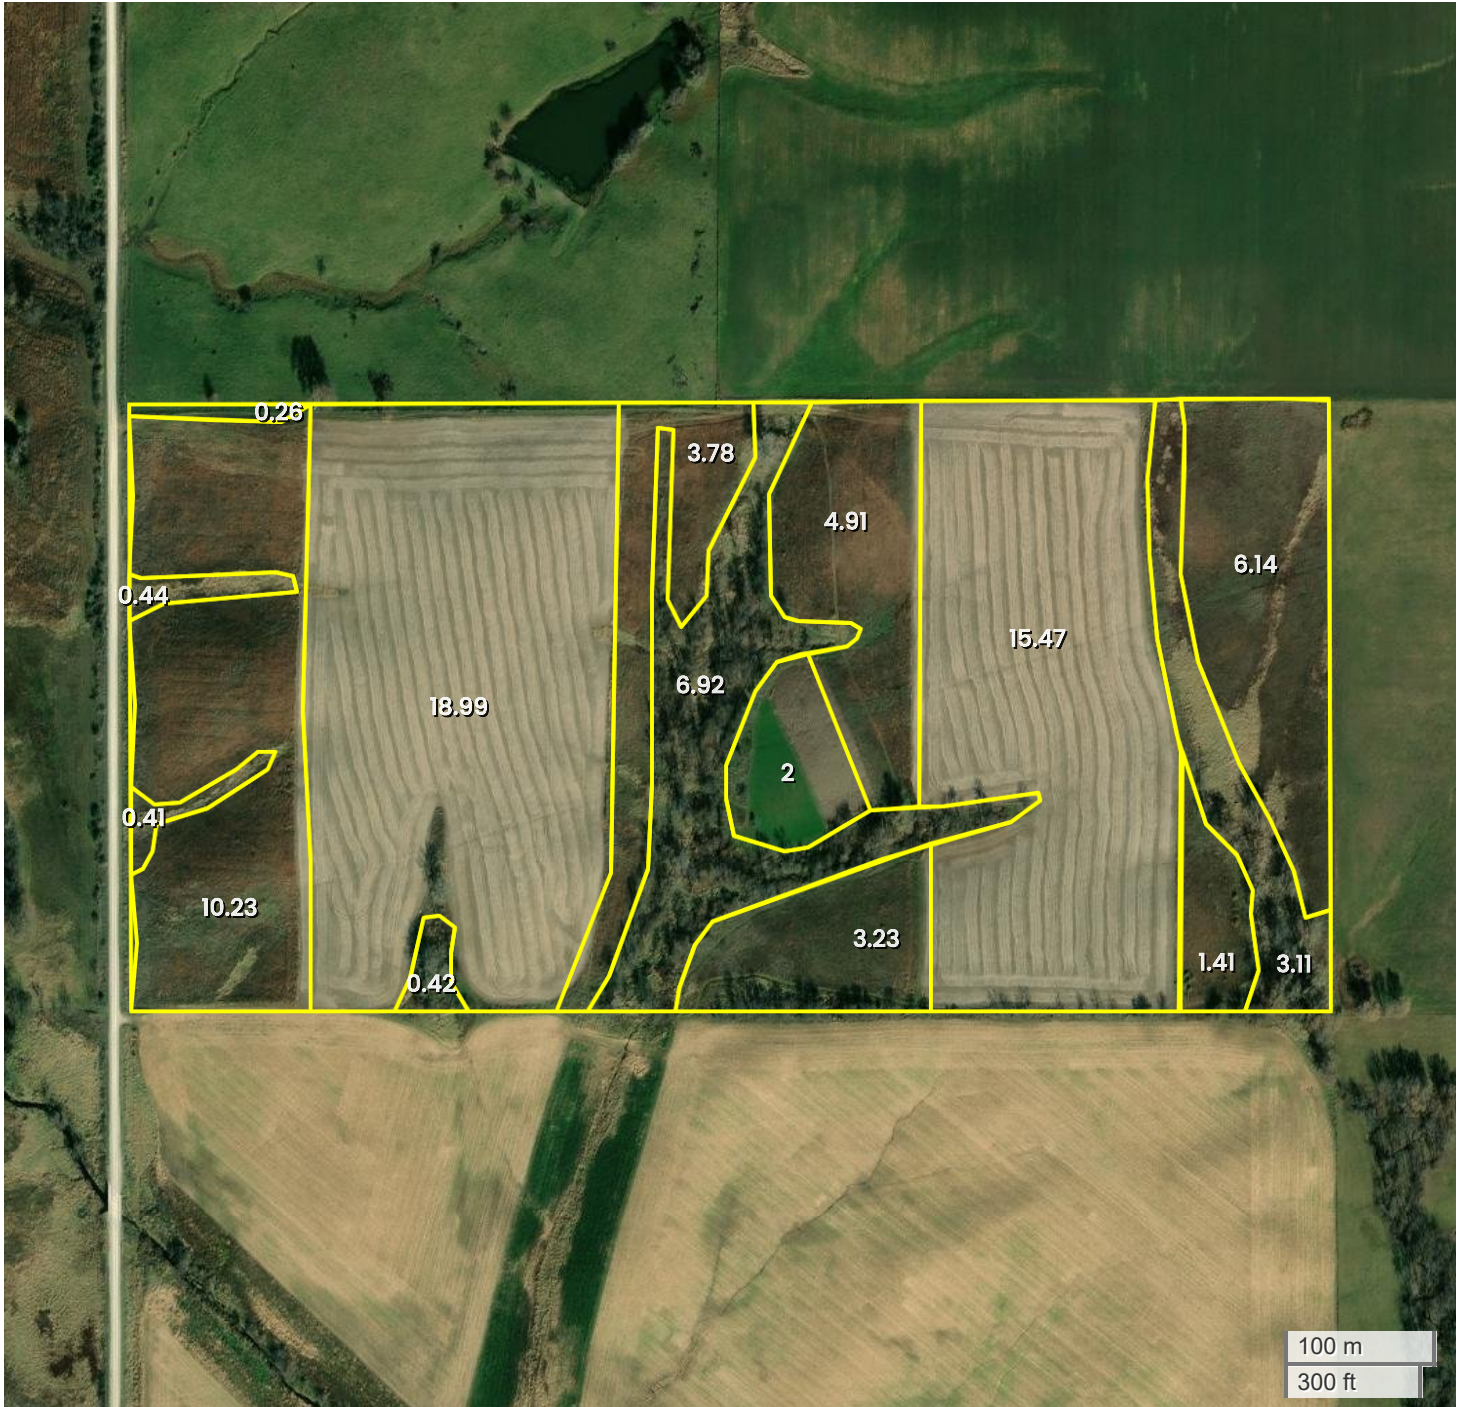

NORTH 80 ACRES
AERIAL MAP

Center: 40.664909, -93.369978

27-68N-22W

Warren Township

Wayne County, IA

FarmWorth, LLC makes no warranties, express or implied, regarding the accuracy of any information provided through FarmWorth.com. User is solely responsible for independently verifying all information prior to use and waives any claims against FarmWorth, LLC arising from inaccuracies in such information.