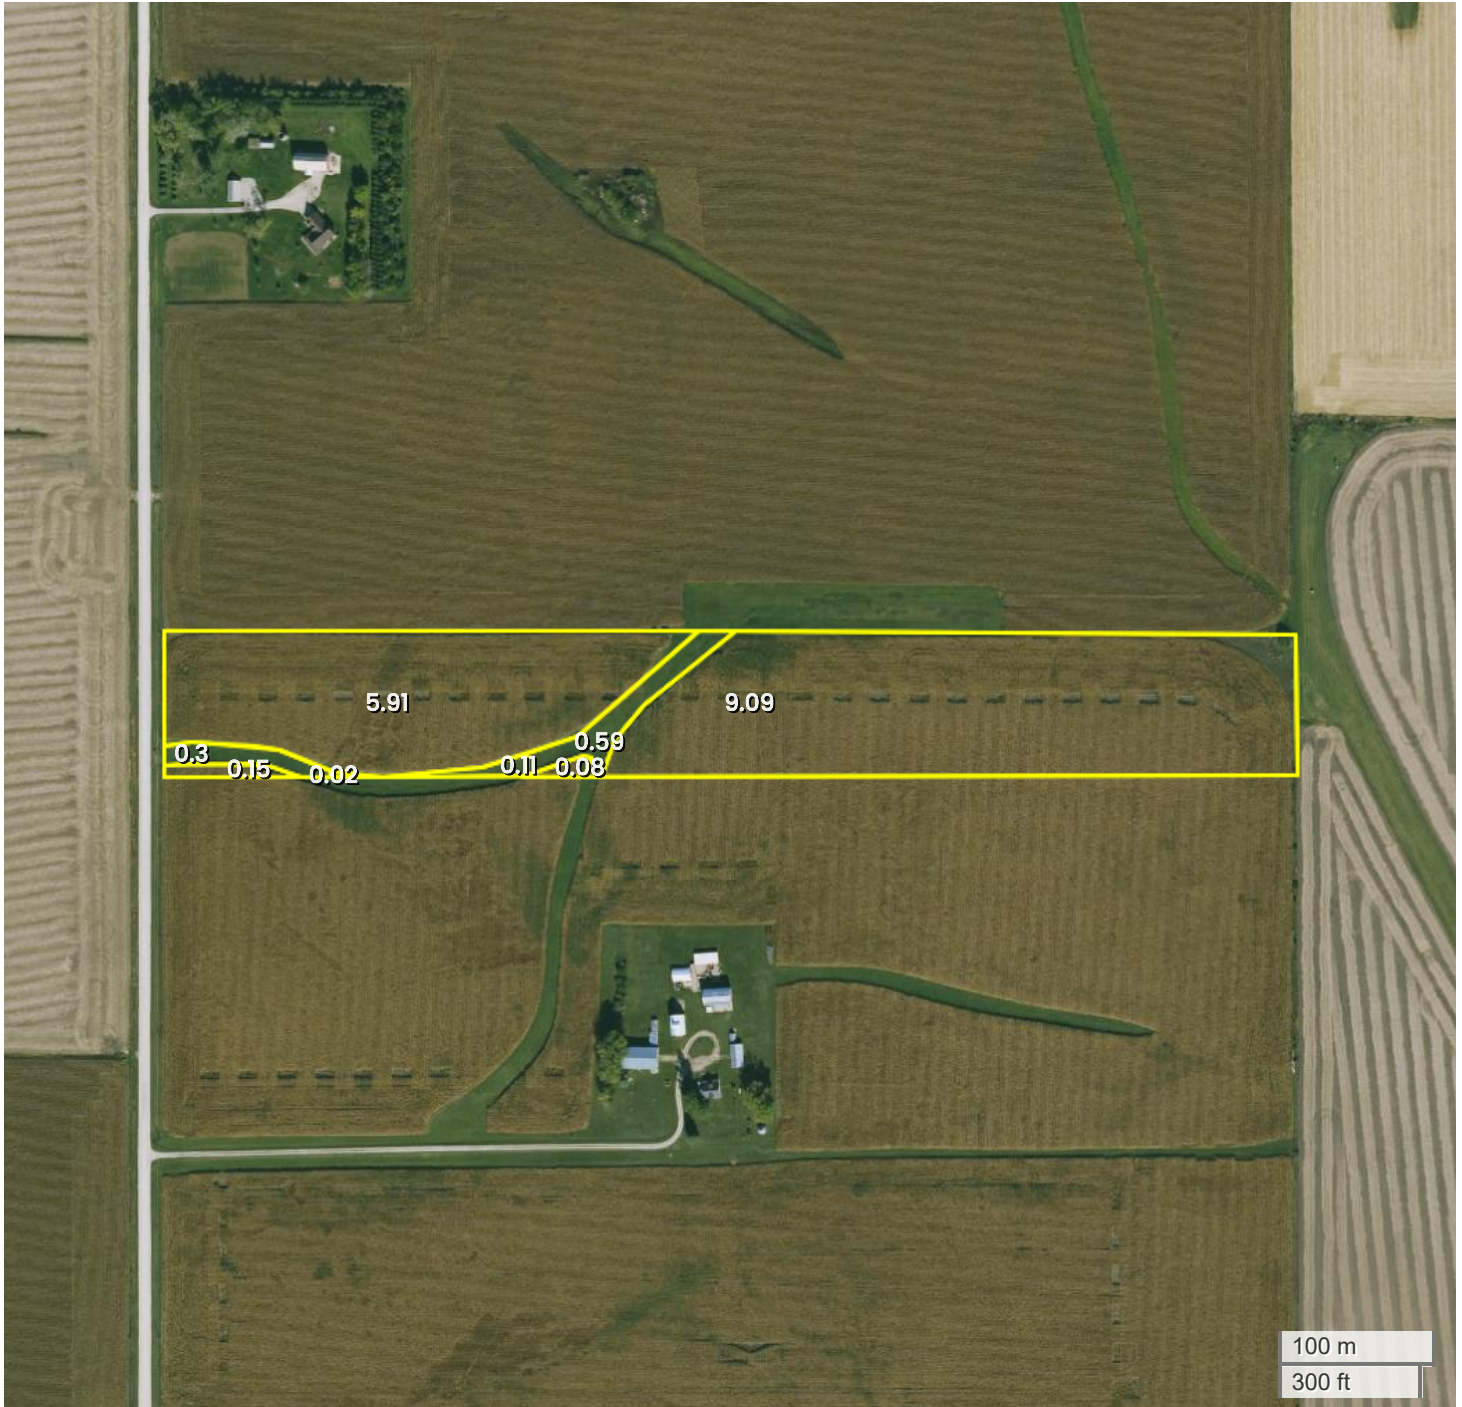

BUTLER COUNTY FARM (16.26 AC TOTAL, 15.36 AC TILLABLE)

AERIAL MAP

Center: 42.808506, -92.785884

06-92N-16W

Jackson Township

Butler County, IA

FarmWorth, LLC makes no representations or warranties, express or implied, as to the accuracy of any information, data, numerical values, boundaries, or any other information generated through the use of FarmWorth.com. User is solely responsible for independently investigating and determining all information provided through FarmWorth.com prior to use and waives any and all claims against FarmWorth, LLC for any inaccuracies or inconsistencies in the information and/or data.