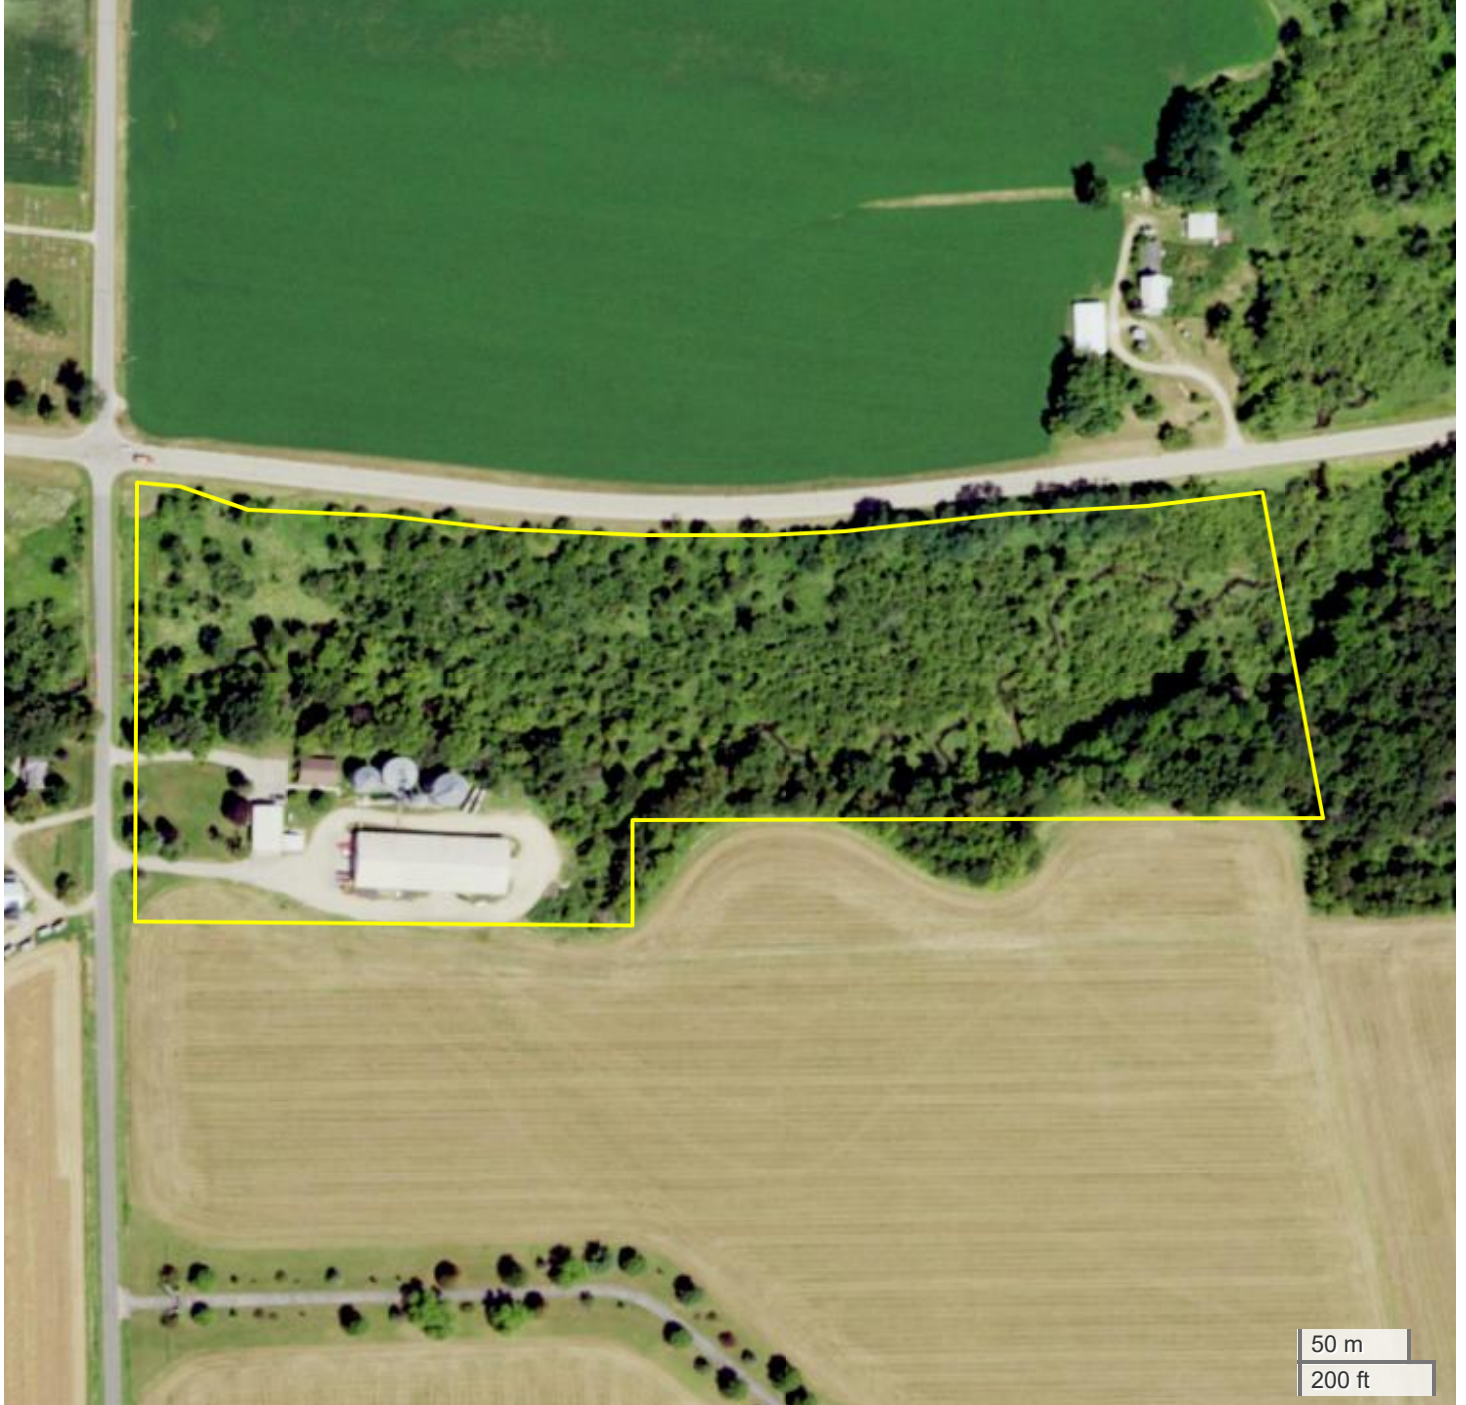

TRACT 14
AERIAL MAP

Center: 43.877997, -90.258554

09-16N-2E

Hustler village Township

Juneau County, WI

FarmWorth, LLC makes no warranties, express or implied, regarding the accuracy of any information provided through FarmWorth.com. User is solely responsible for independently verifying all information prior to use and waives any claims against FarmWorth, LLC arising from inaccuracies in such information.