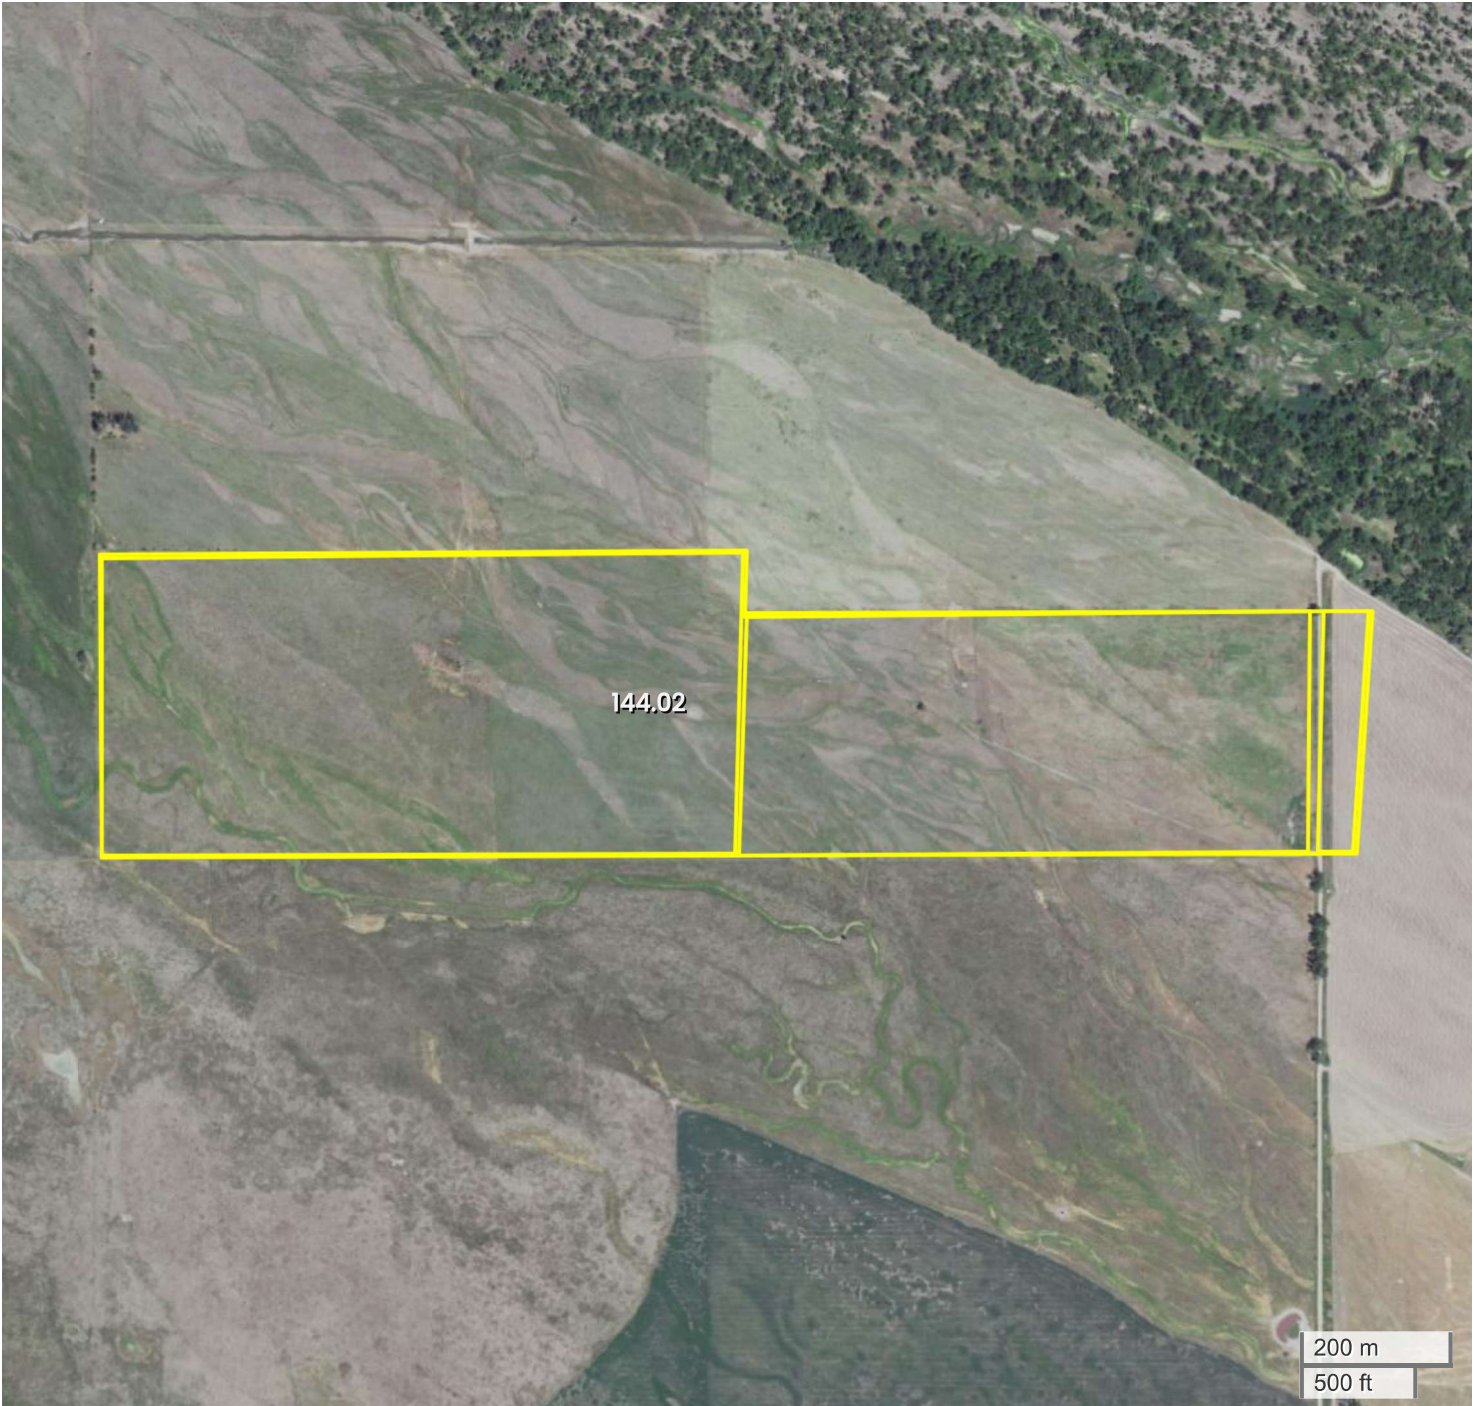

PERRY LAND  
AERIAL MAP

Center: 40.795869, -99.910454

35-10N-23W

Ringgold precinct Township

Dawson County, NE

FarmWorth, LLC makes no representations or warranties, express or implied, as to the accuracy of any information, data, numerical values, boundaries, or any other information generated through the use of FarmWorth.com. User is solely responsible for independently investigating and determining all information provided through FarmWorth.com prior to use and waives any and all claims against FarmWorth, LLC for any inaccuracies or inconsistencies in the information and/or data.