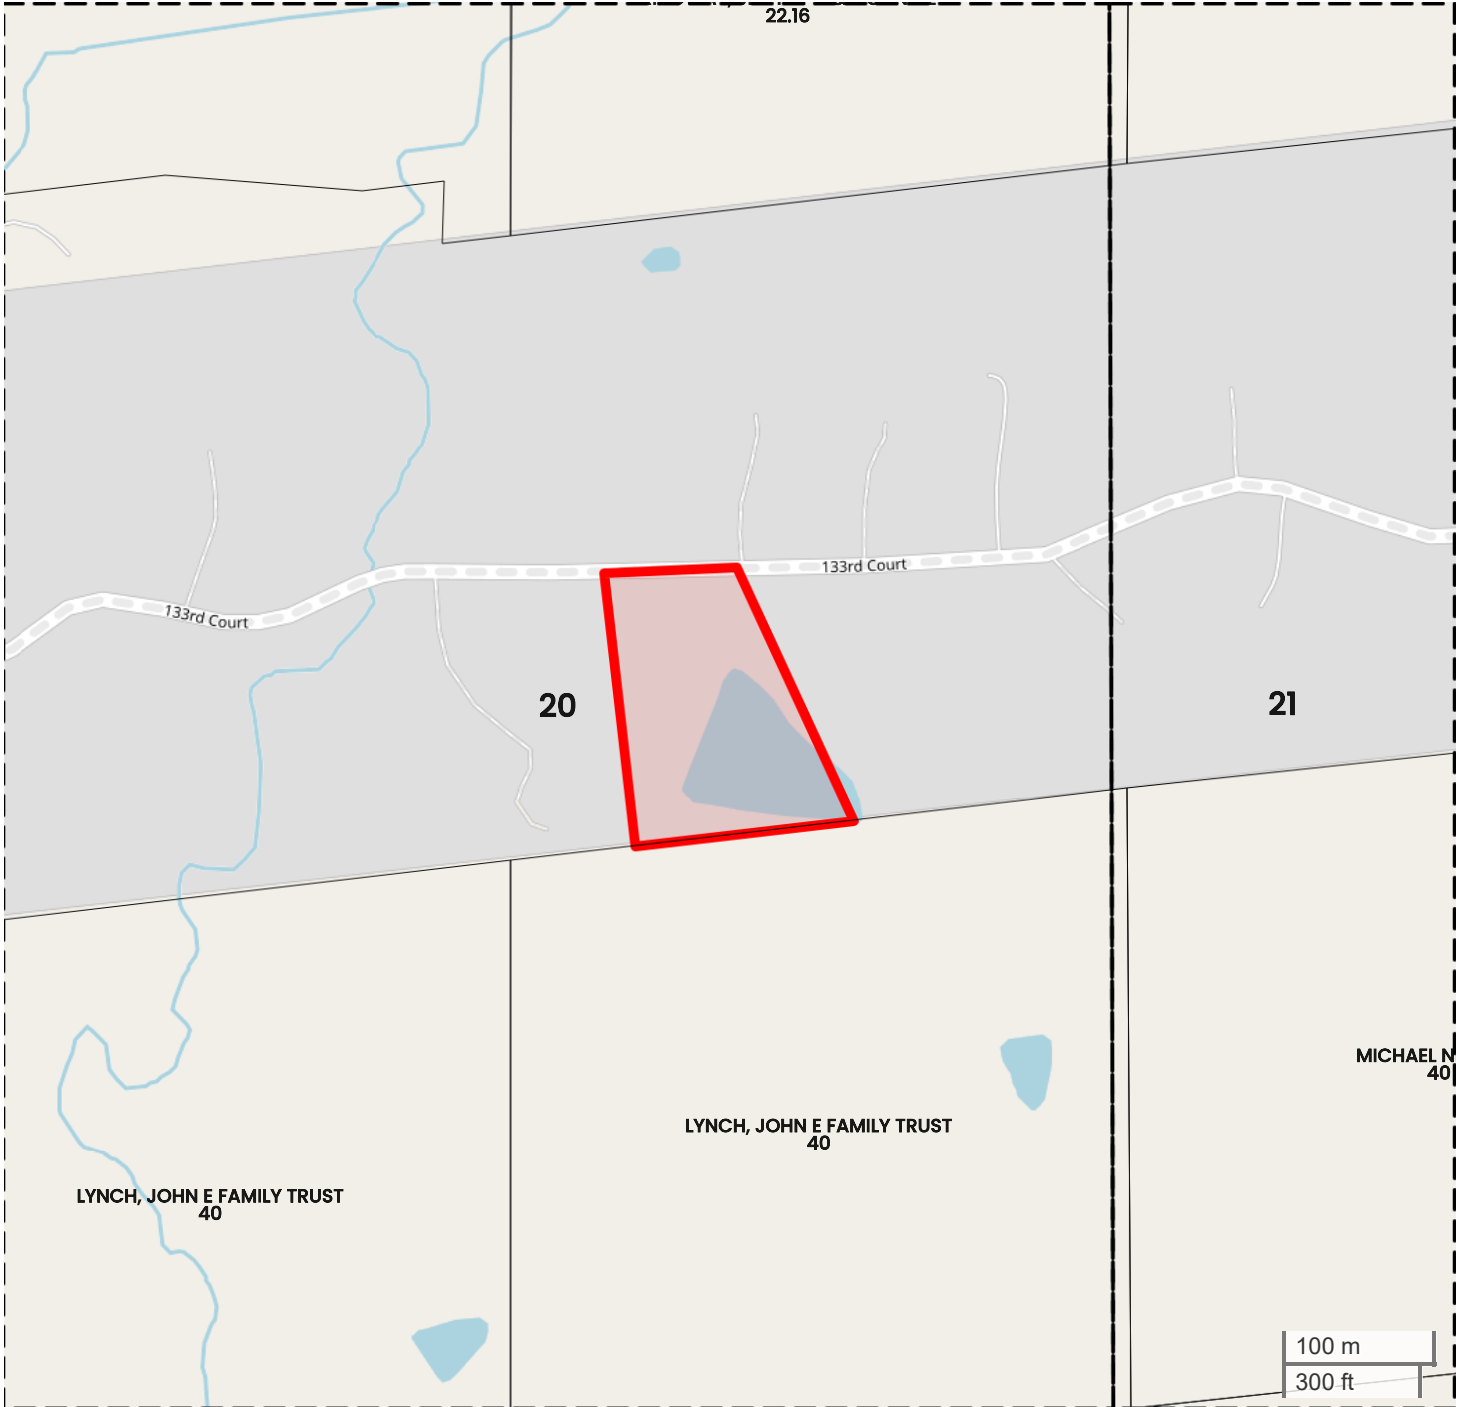

GREMME  
PLAT MAP

Center: 41.455624, -93.869909

20-77N-26W

Lee Township

Madison County, IA

FarmWorth, LLC makes no representations or warranties, express or implied, as to the accuracy of any information, data, numerical values, boundaries, or any other information generated through the use of FarmWorth.com. User is solely responsible for independently investigating and determining all information provided through FarmWorth.com prior to use and waives any and all claims against FarmWorth, LLC for any inaccuracies or inconsistencies in the information and/or data.