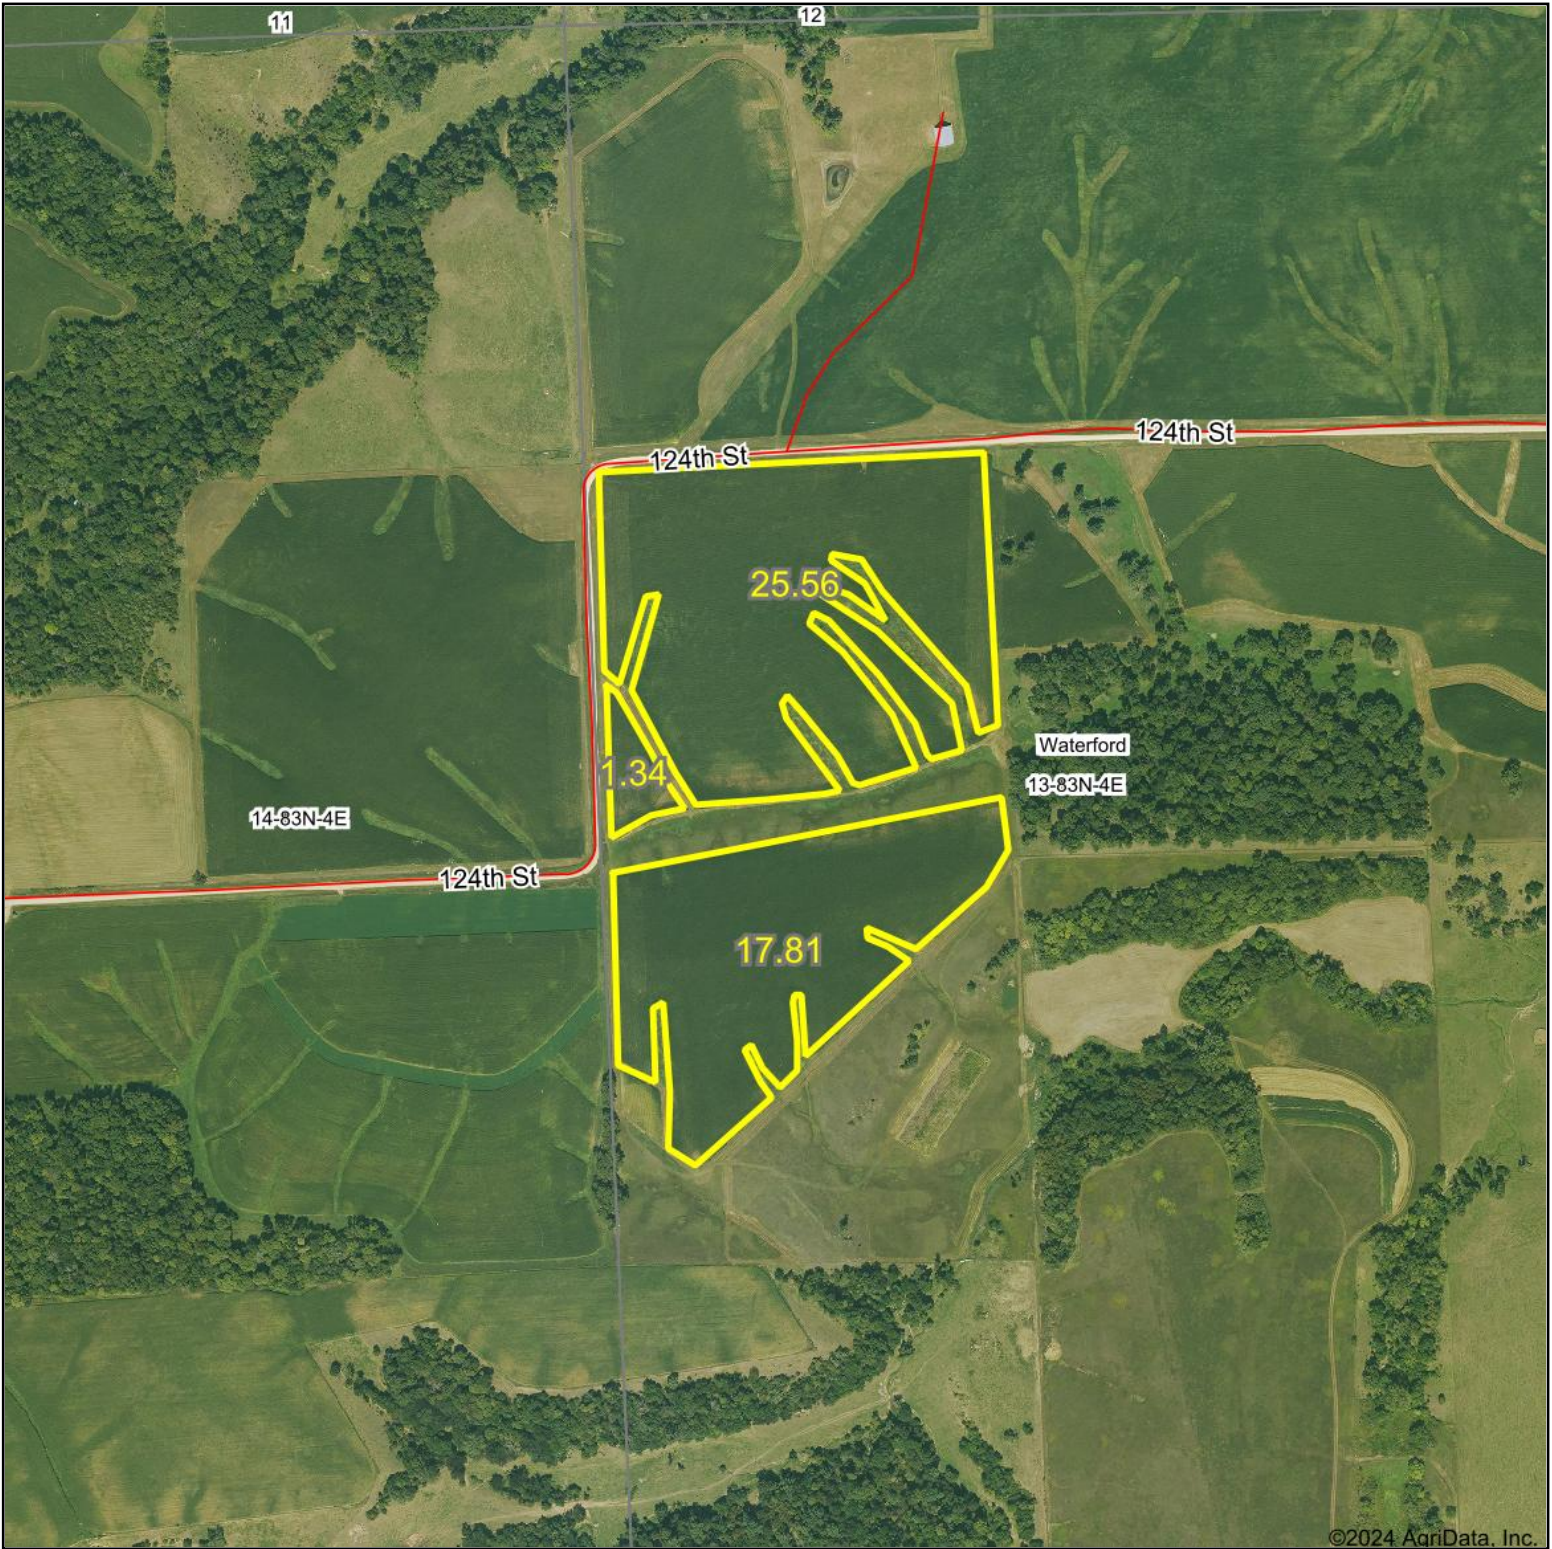

Aerial Map - Tillable Acres

©2024 AgriData, Inc.

Boundary Center: 41° 59' 50.65, -90° 26' 57.87

13-83N-4E
Clinton County
Iowa

Maps Provided By:
 **surety**
CUSTOMIZED ONLINE MAPPING
© AgriData, Inc. 2023 www.AgriDataInc.com

2/22/2024