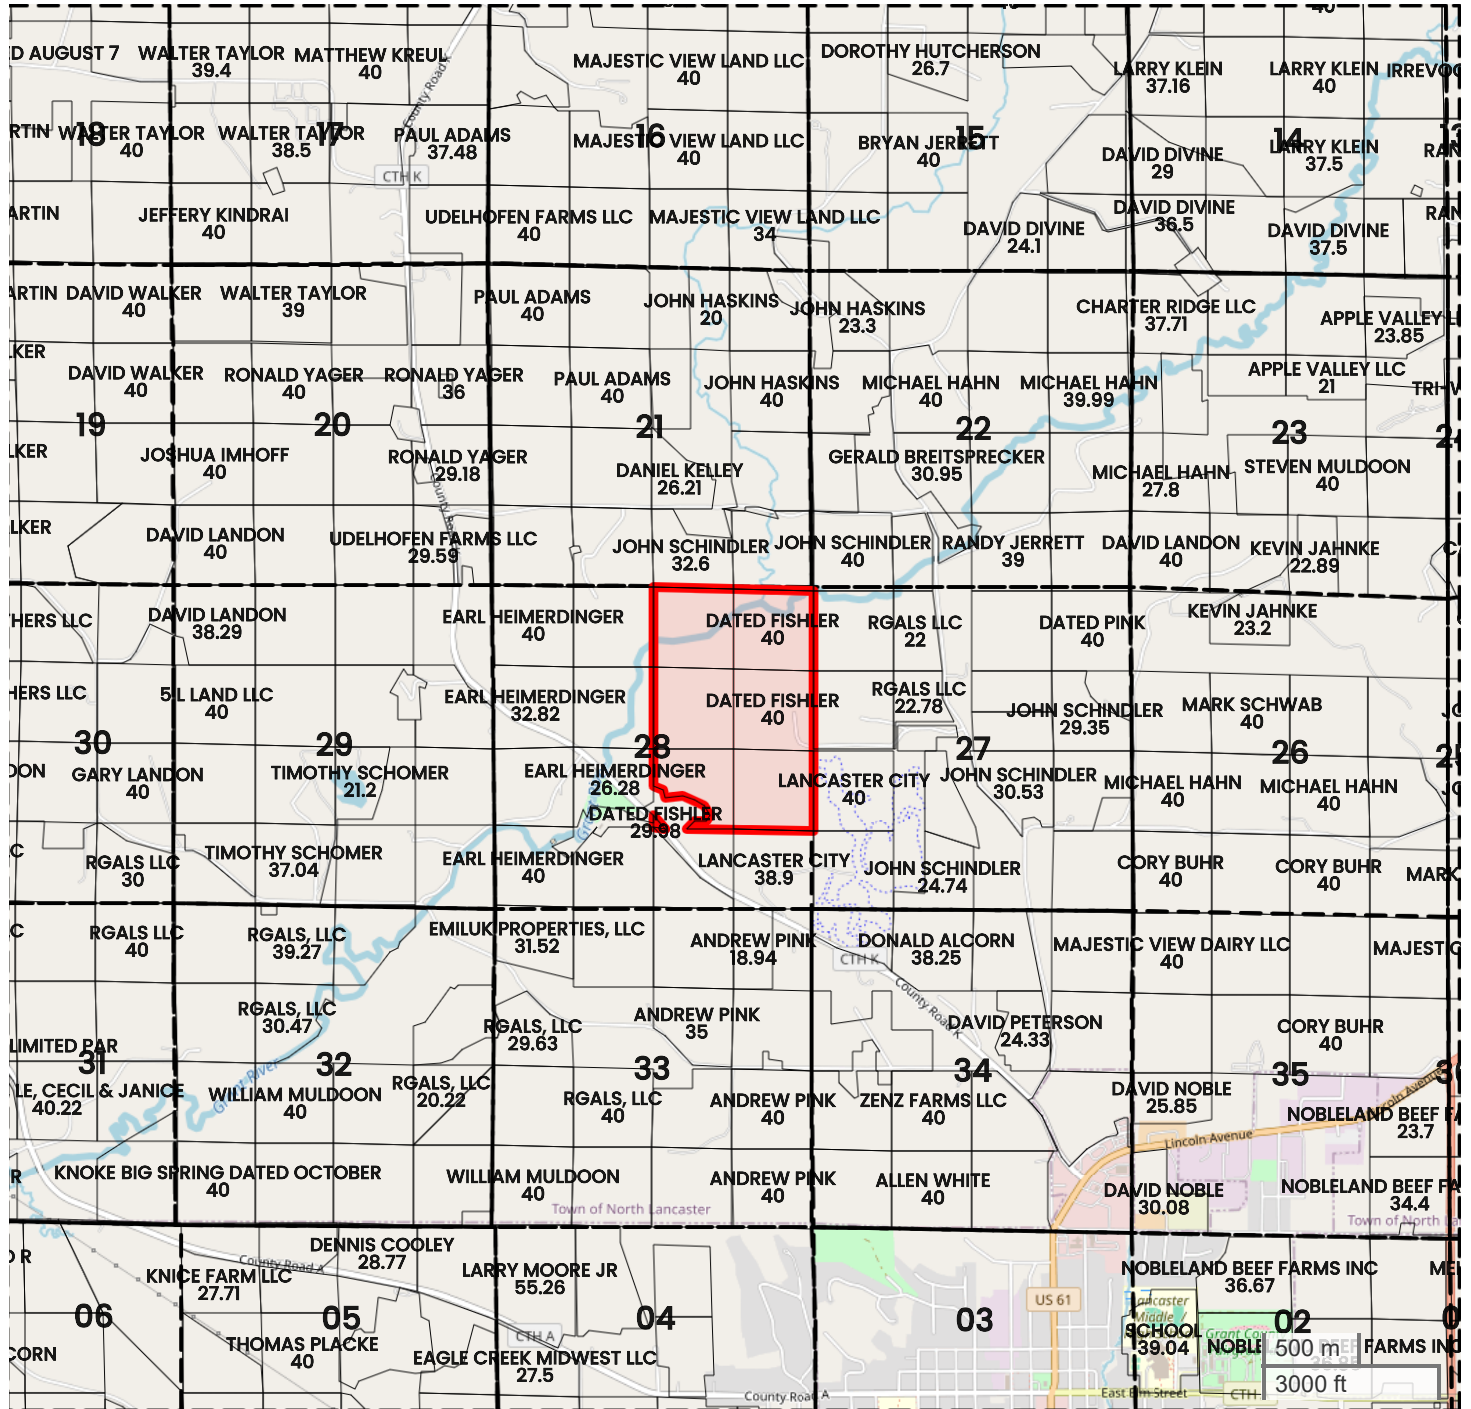

WHITCOMB LANE
PLAT MAP

Center: 42.881253, -90.729293

28-5N-3W

North Lancaster Township

Grant County, WI

FarmWorth, LLC makes no warranties, express or implied, regarding the accuracy of any information provided through FarmWorth.com. User is solely responsible for independently verifying all information prior to use and waives any claims against FarmWorth, LLC arising from inaccuracies in such information.