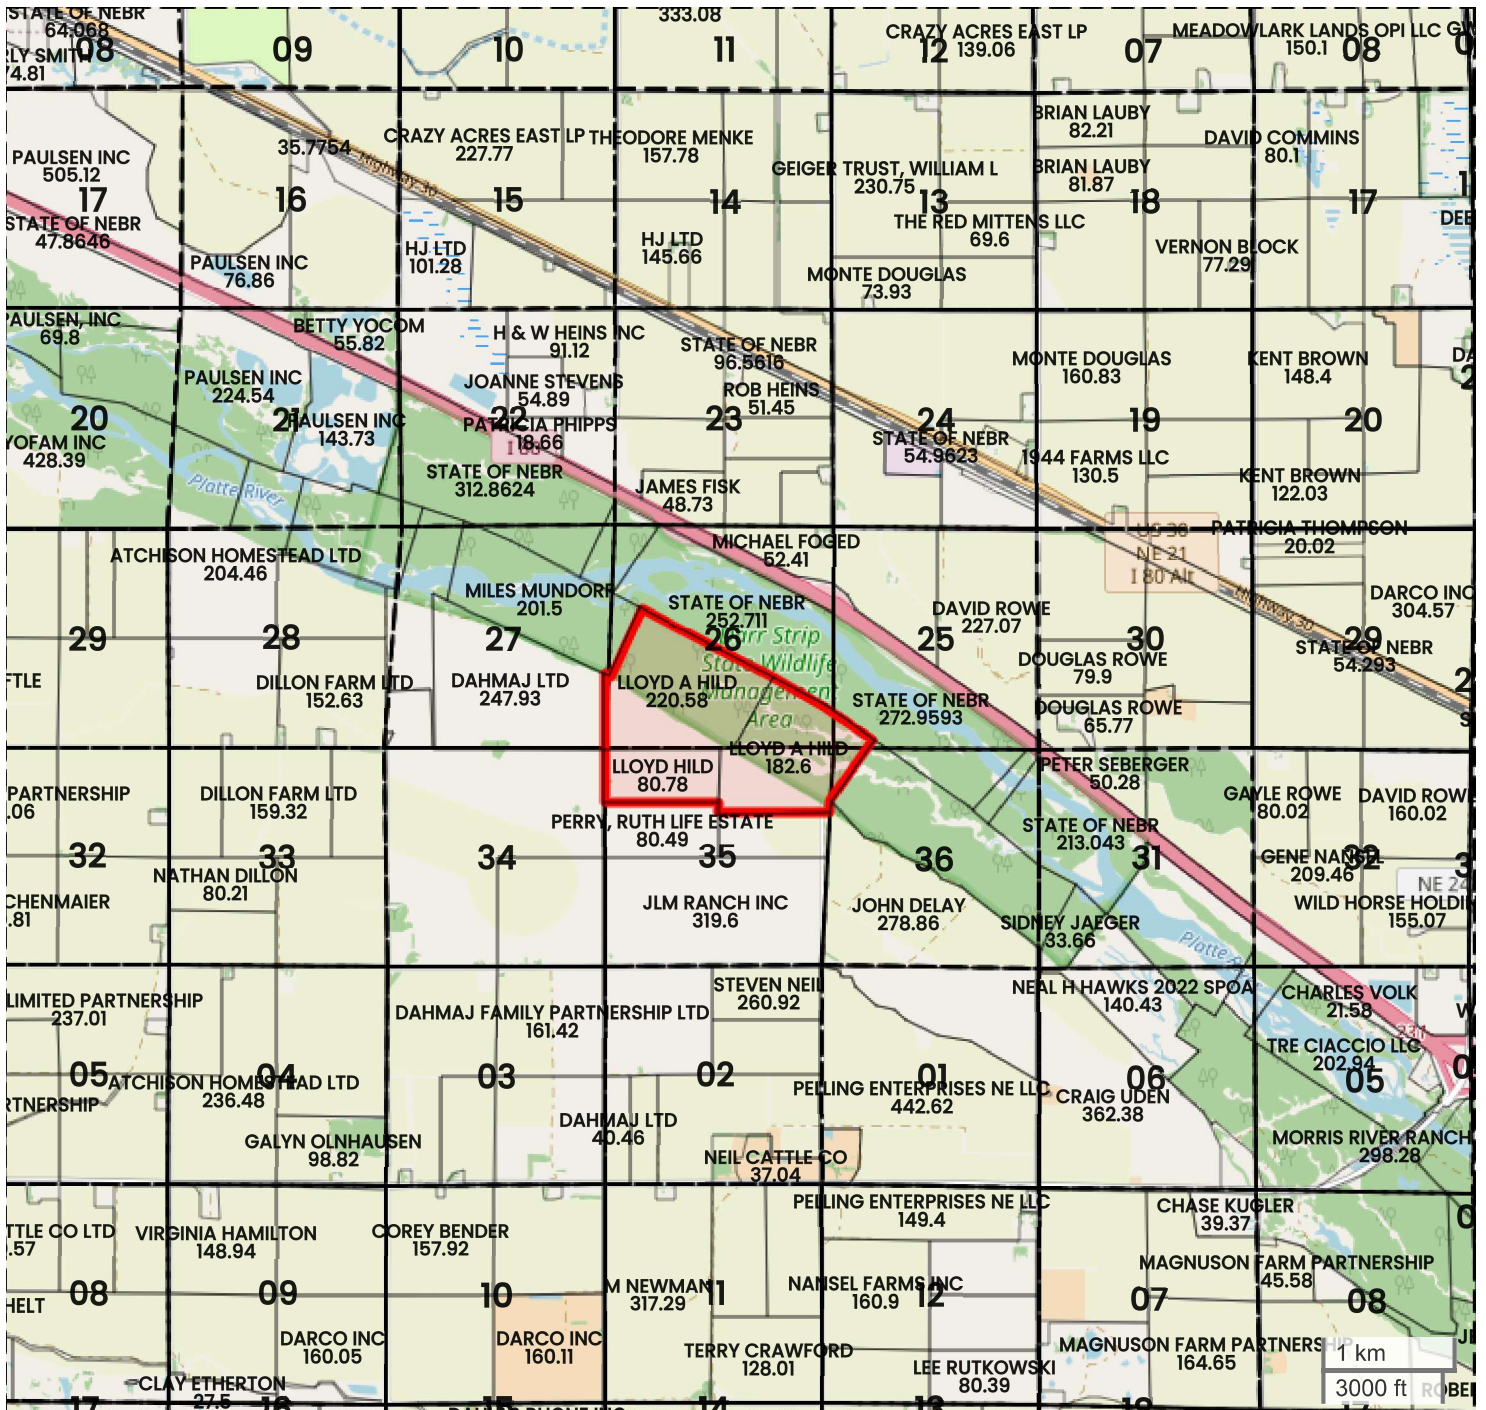

# HILD LAND PLAT MAP

Center: 40.803788, -99.908466

26-10N-23W

Ringgold precinct Township

Dawson County, NE

FarmWorth, LLC makes no representations or warranties, express or implied, as to the accuracy of any information, data, numerical values, boundaries, or any other information generated through the use of FarmWorth.com. User is solely responsible for independently investigating and determining all information provided through FarmWorth.com prior to use and waives any and all claims against FarmWorth, LLC for any inaccuracies or inconsistencies in the information and/or data.