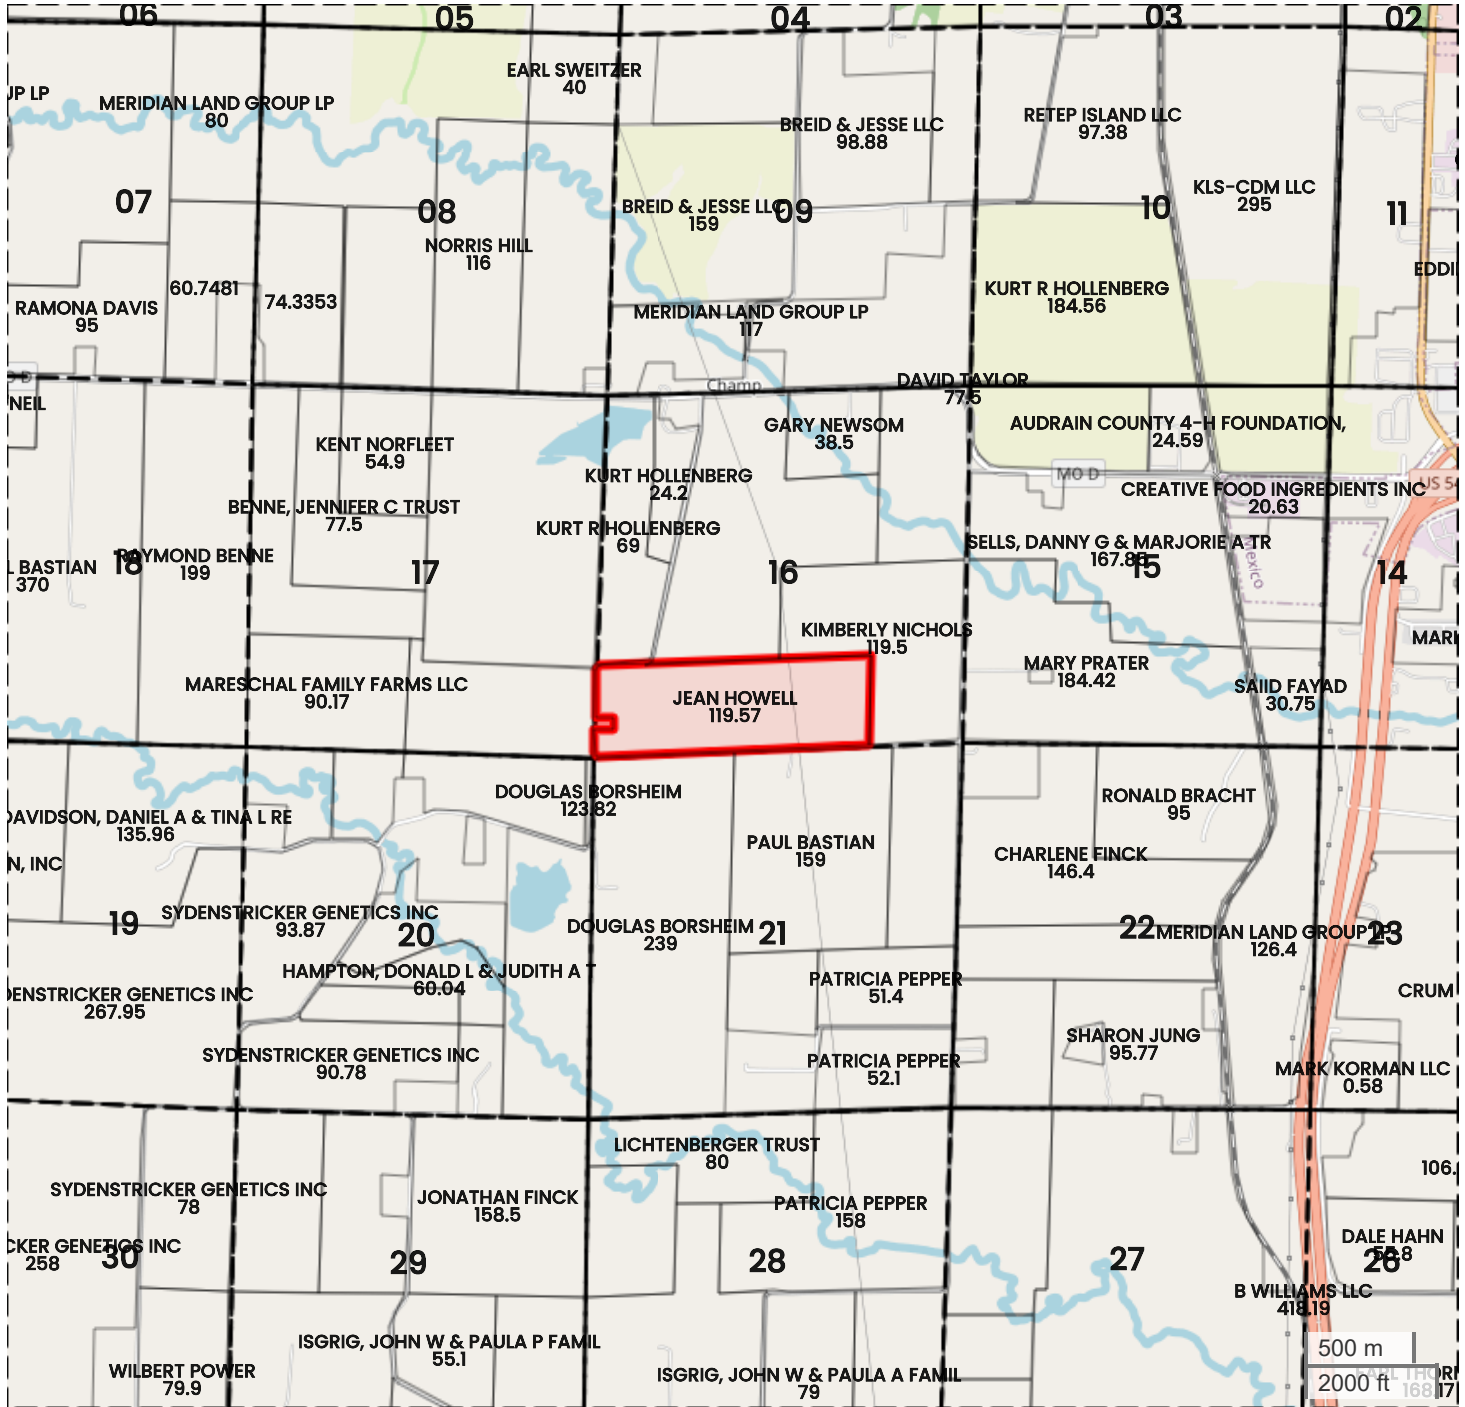

AUDRAIN COUNTY, MO
PLAT MAP

Center: 39.107512, -91.929724

16-50N-9W

**Salt River Township
 Audrain County, MO**

FarmWorth, LLC makes no warranties, express or implied, regarding the accuracy of any information provided through FarmWorth.com. User is solely responsible for independently verifying all information prior to use and waives any claims against FarmWorth, LLC arising from inaccuracies in such information.