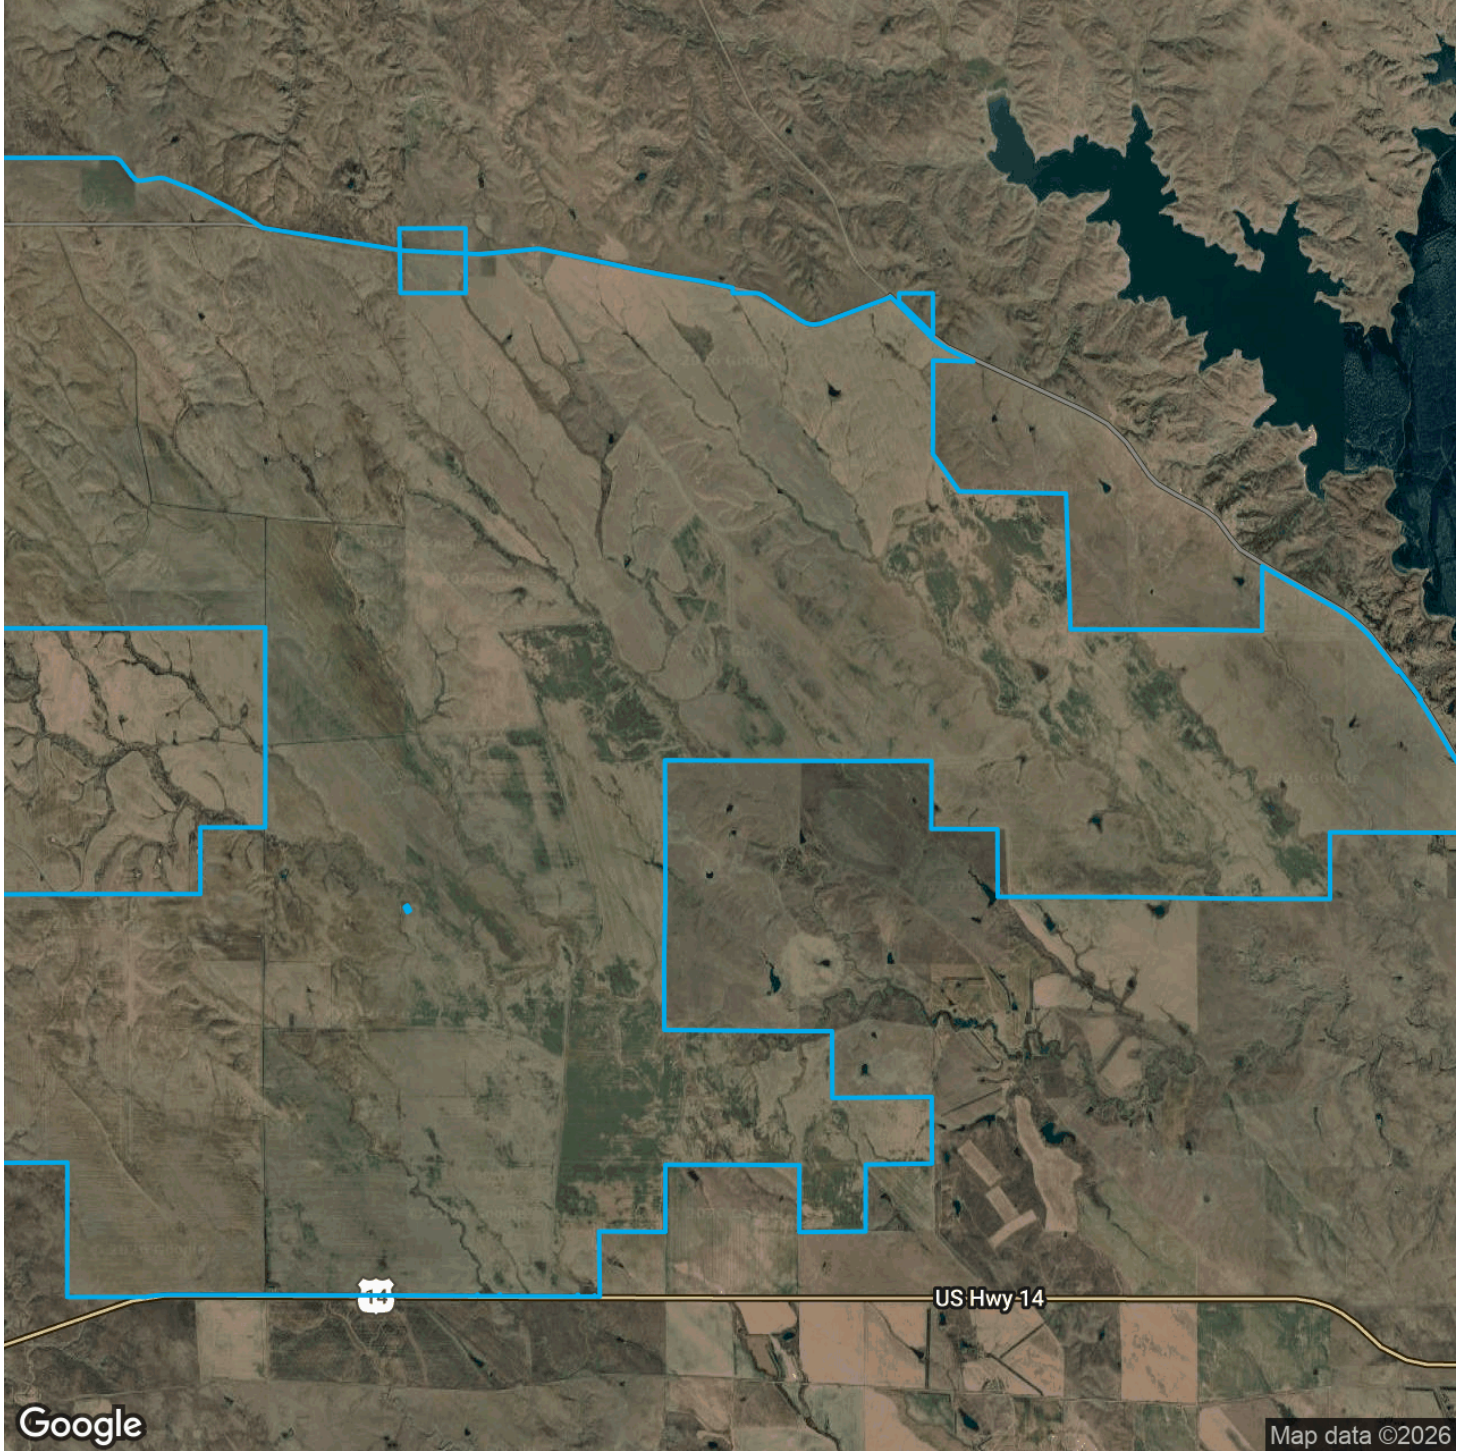

GUNSMOKE FARM (33960.23 AC TOTAL, 29875.53 AC TILLABLE)

REGIONAL MAP

FarmWorth, LLC makes no warranties, express or implied, regarding the accuracy of any information provided through FarmWorth.com. User is solely responsible for independently verifying all information prior to use and waives any claims against FarmWorth, LLC arising from inaccuracies in such information.

 [Get Driving Directions](#)