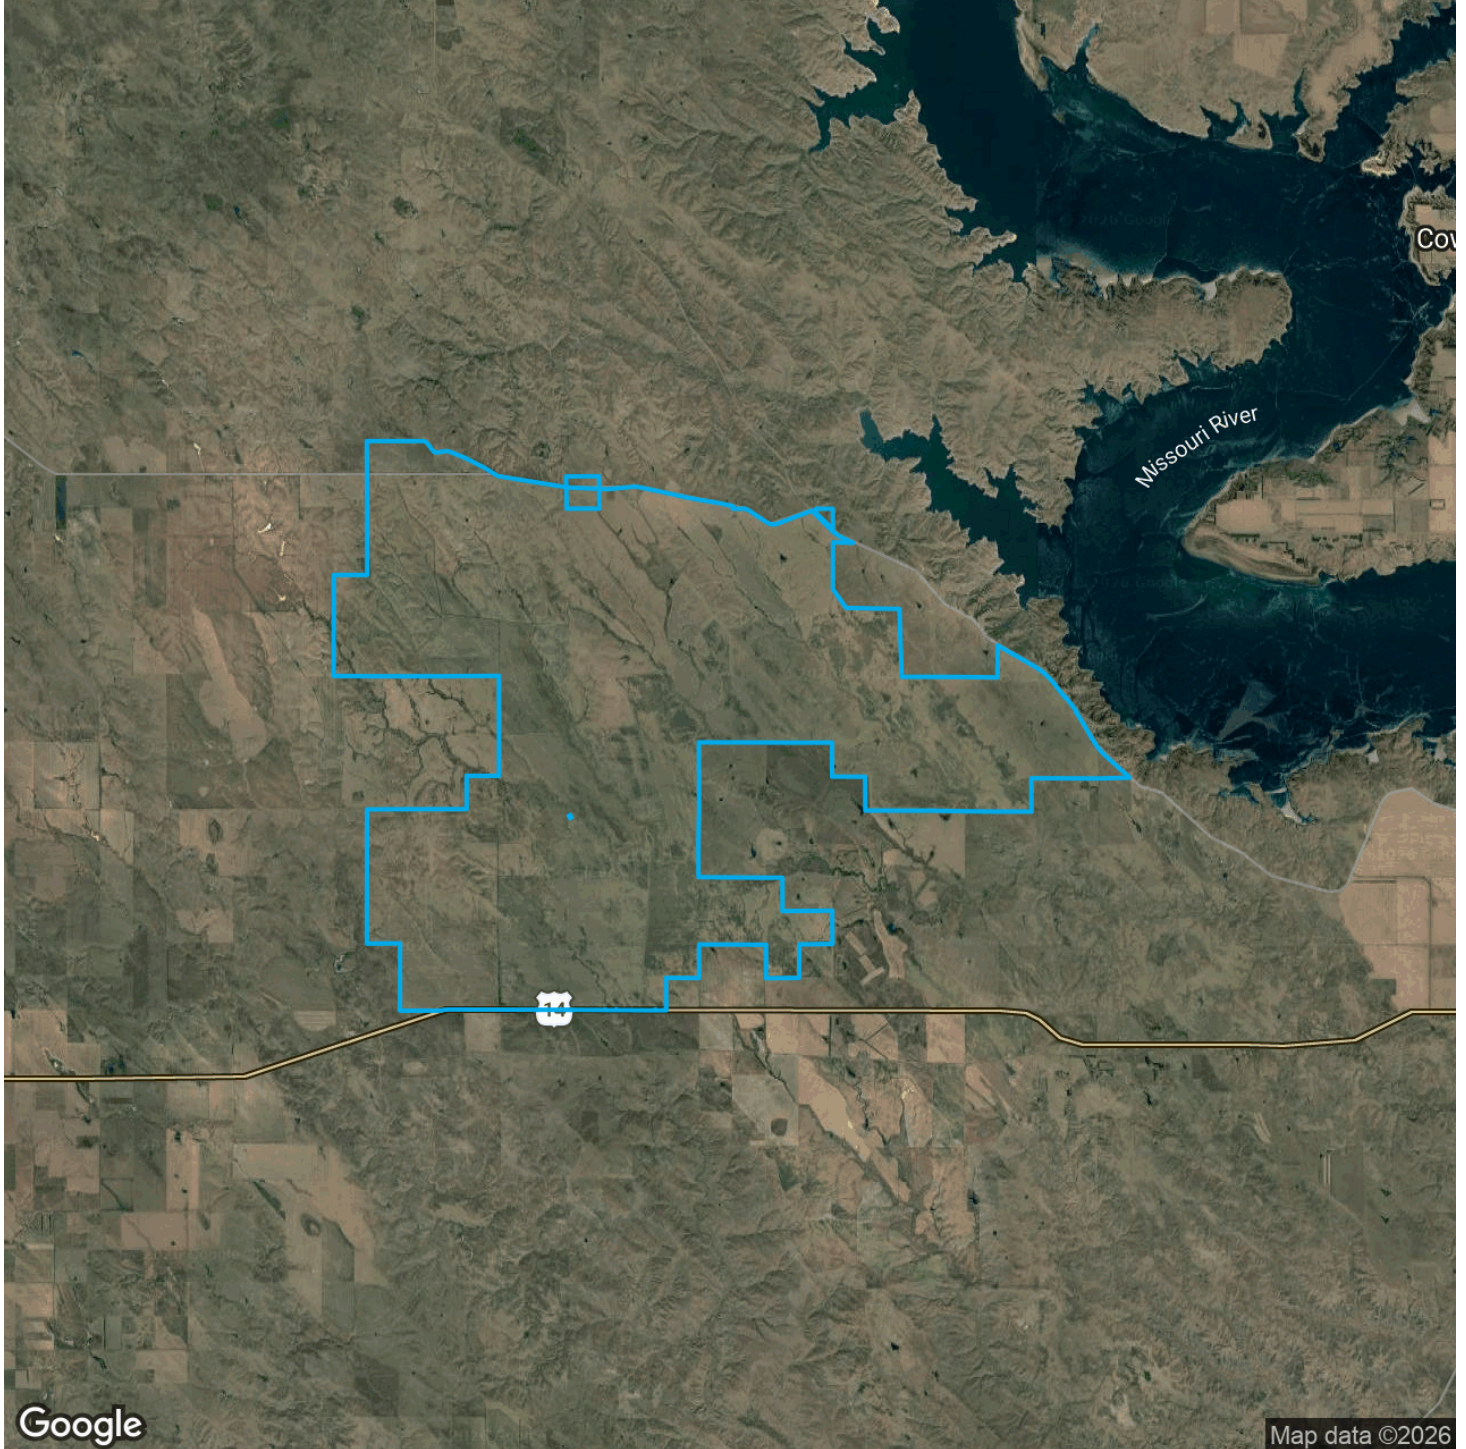

GUNSMOKE FARM (33960.23 AC TOTAL, 29875.53 AC TILLABLE)

## PROXIMITY MAP

Google

FarmWorth, LLC makes no warranties, express or implied, regarding the accuracy of any information provided through FarmWorth.com. User is solely responsible for independently verifying all information prior to use and waives any claims against FarmWorth, LLC arising from inaccuracies in such information.

 [Get Driving Directions](#)