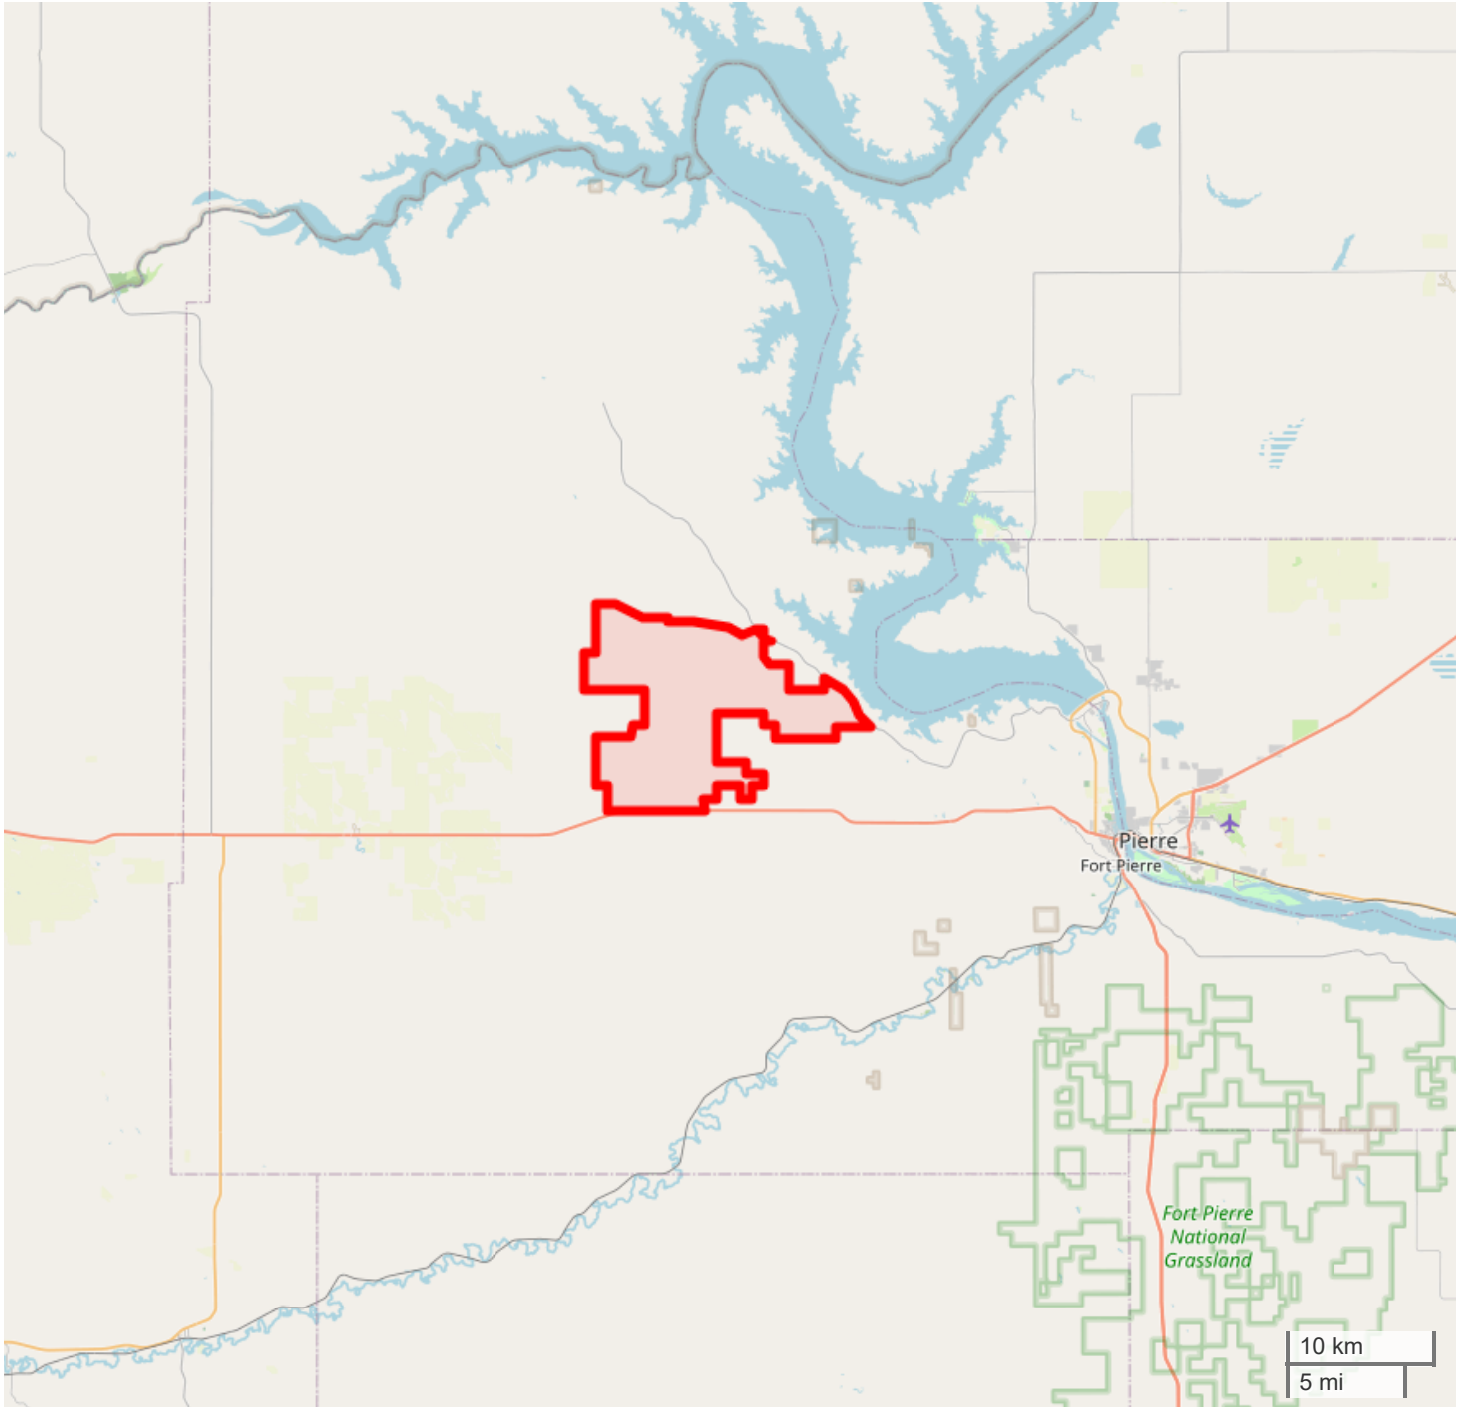

GUNSMOKE FARM (34049.98 AC TOTAL, 28789.70 AC TILLABLE)

PLAT MAP

Center: 44.447724, -100.701864

27-6N-28E

North Stanley UT Township

Stanley County, SD

FarmWorth, LLC makes no warranties, express or implied, regarding the accuracy of any information provided through FarmWorth.com. User is solely responsible for independently verifying all information prior to use and waives any claims against FarmWorth, LLC arising from inaccuracies in such information.