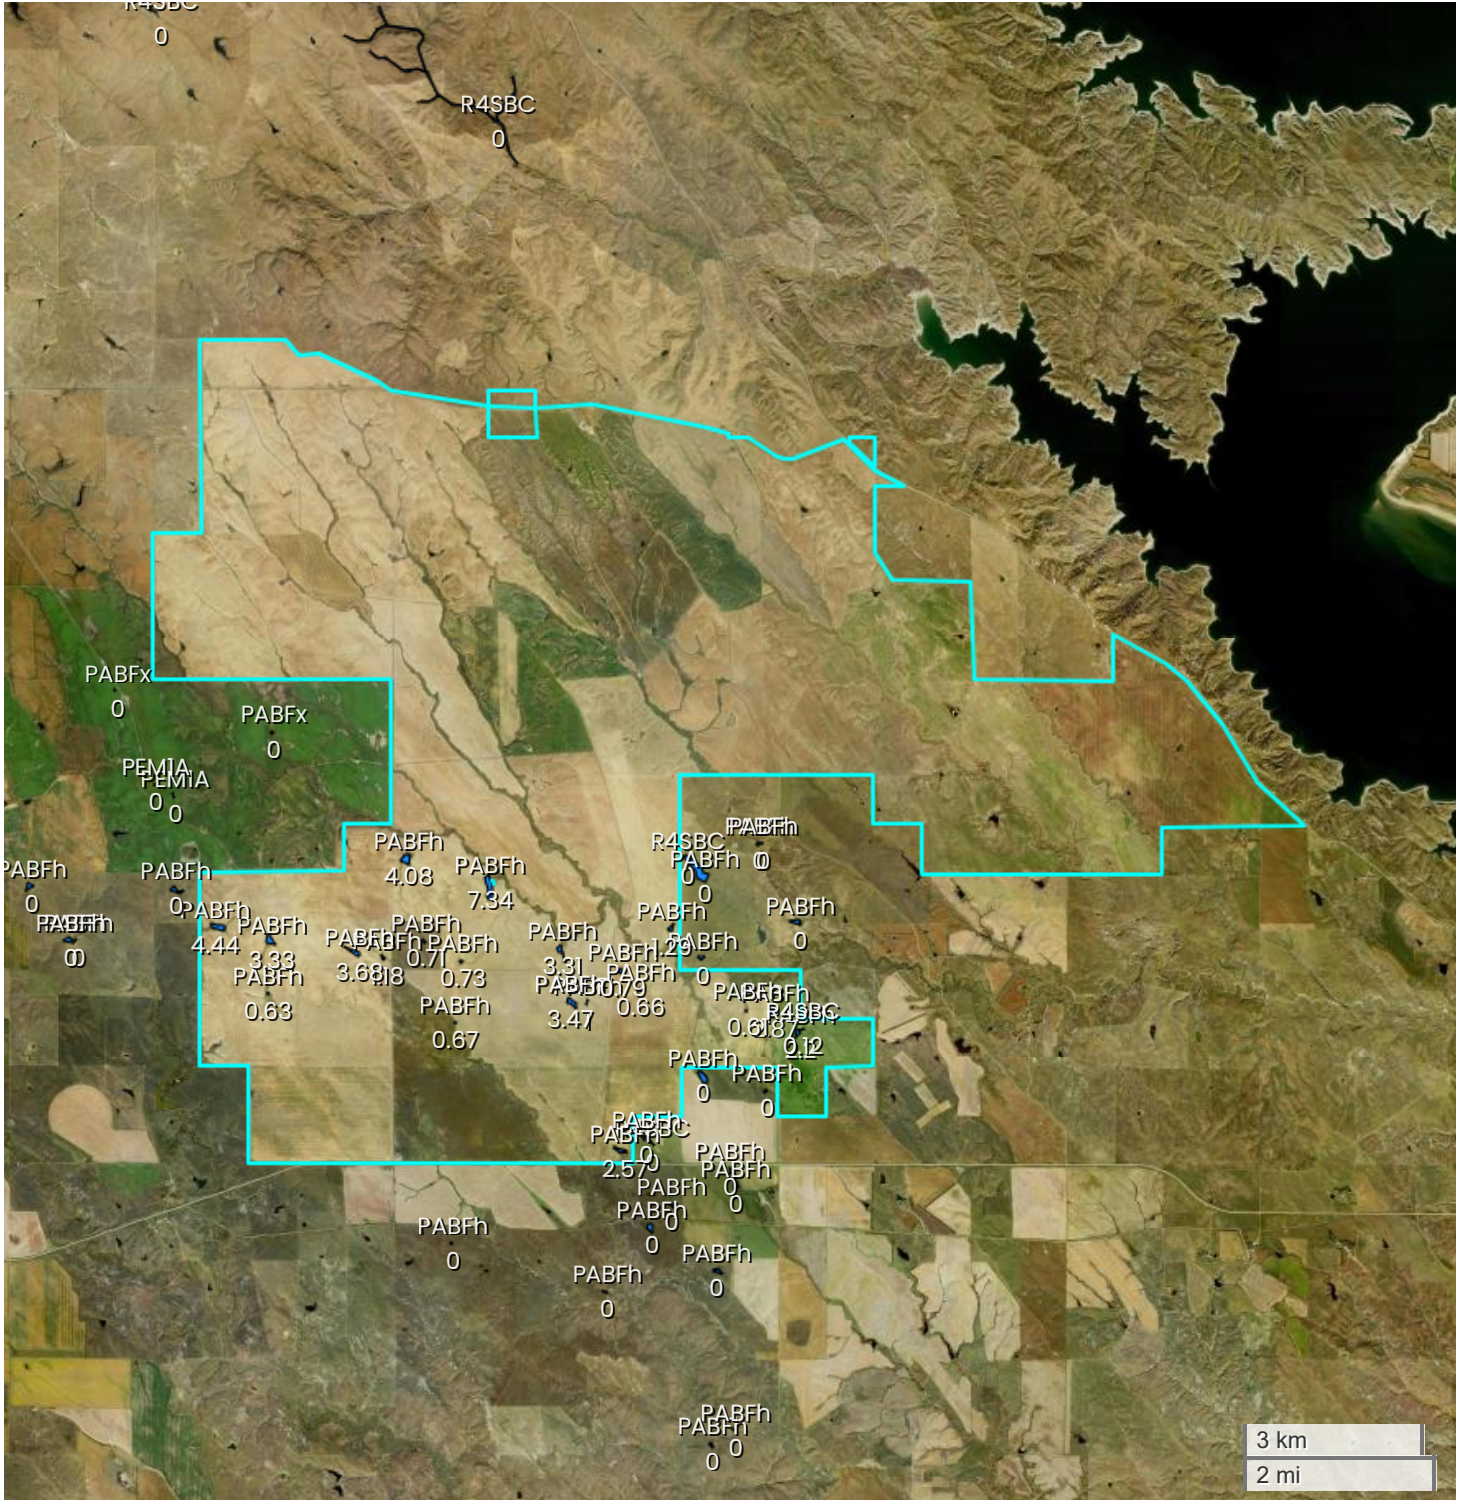

GUNSMOKE FARM (33960.23 AC TOTAL, 29875.53 AC TILLABLE)

# WETLANDS

	Classification Code	Type	Area within subject
■	PABFh	Freshwater Pond	2.20 acres
■	PABFh	Freshwater Pond	2.57 acres
■	PABFh	Freshwater Pond	2.87 acres
■	PABFh	Freshwater Pond	3.47 acres

	Classification Code	Type	Area within subject
■	PABFh	Freshwater Pond	1.00 acres
■	PABFh	Freshwater Pond	0.66 acres
■	PABFh	Freshwater Pond	0.63 acres
■	PABFh	Freshwater Pond	0.61 acres
■	PABFh	Freshwater Pond	0.67 acres
■	PABFh	Freshwater Pond	0.79 acres
■	PABFh	Freshwater Pond	0.73 acres
■	PABFh	Freshwater Pond	3.68 acres
■	PABFh	Freshwater Pond	0.71 acres
■	PABFh	Freshwater Pond	3.31 acres
■	PABFh	Freshwater Pond	1.18 acres
■	PABFh	Freshwater Pond	1.29 acres
■	R4SBC	Riverine	0.12 acres
■	PABFh	Freshwater Pond	3.33 acres
■	PABFh	Freshwater Pond	4.08 acres
■	PABFh	Freshwater Pond	4.44 acres
■	PABFh	Freshwater Pond	7.34 acres