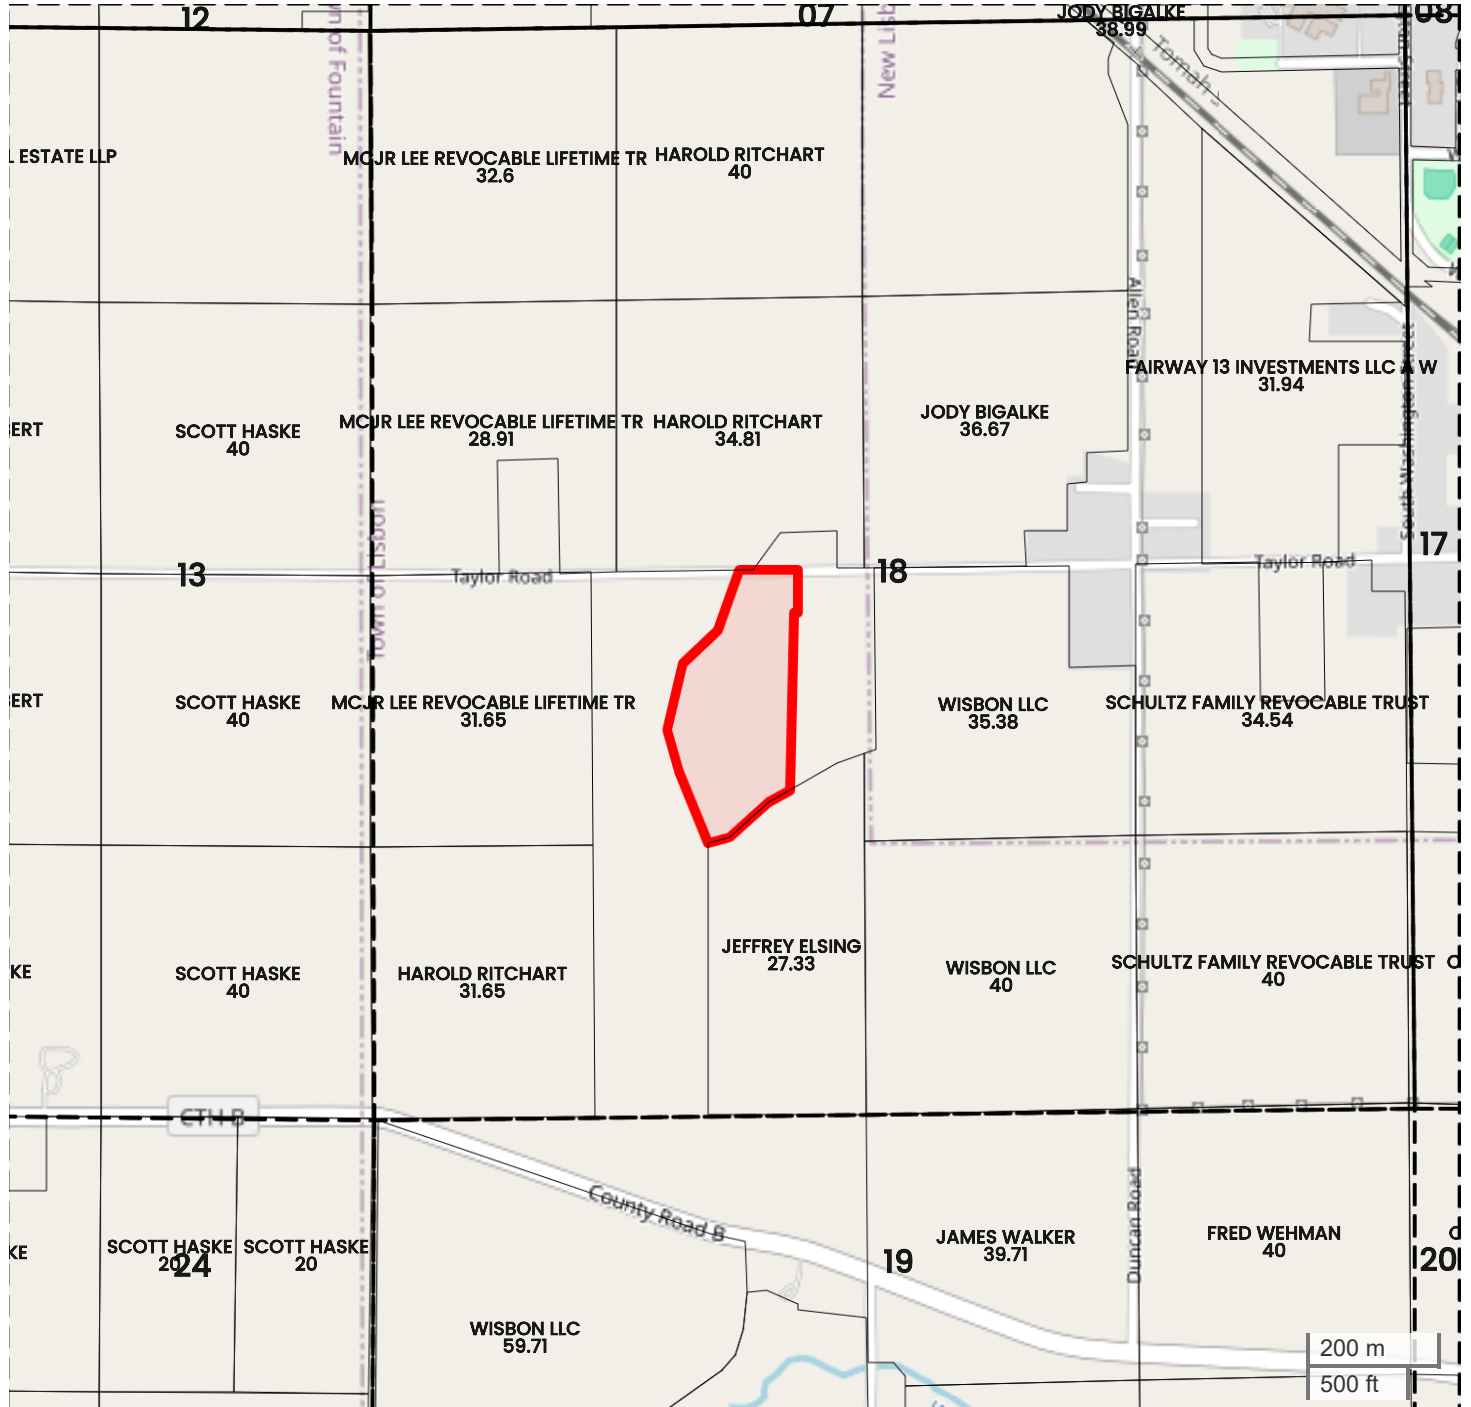

TRACT 8
PLAT MAP

Center: 43.867506, -90.184734

18-16N-3E
Lisbon Township
Juneau County, WI

FarmWorth, LLC makes no warranties, express or implied, regarding the accuracy of any information provided through FarmWorth.com. User is solely responsible for independently verifying all information prior to use and waives any claims against FarmWorth, LLC arising from inaccuracies in such information.