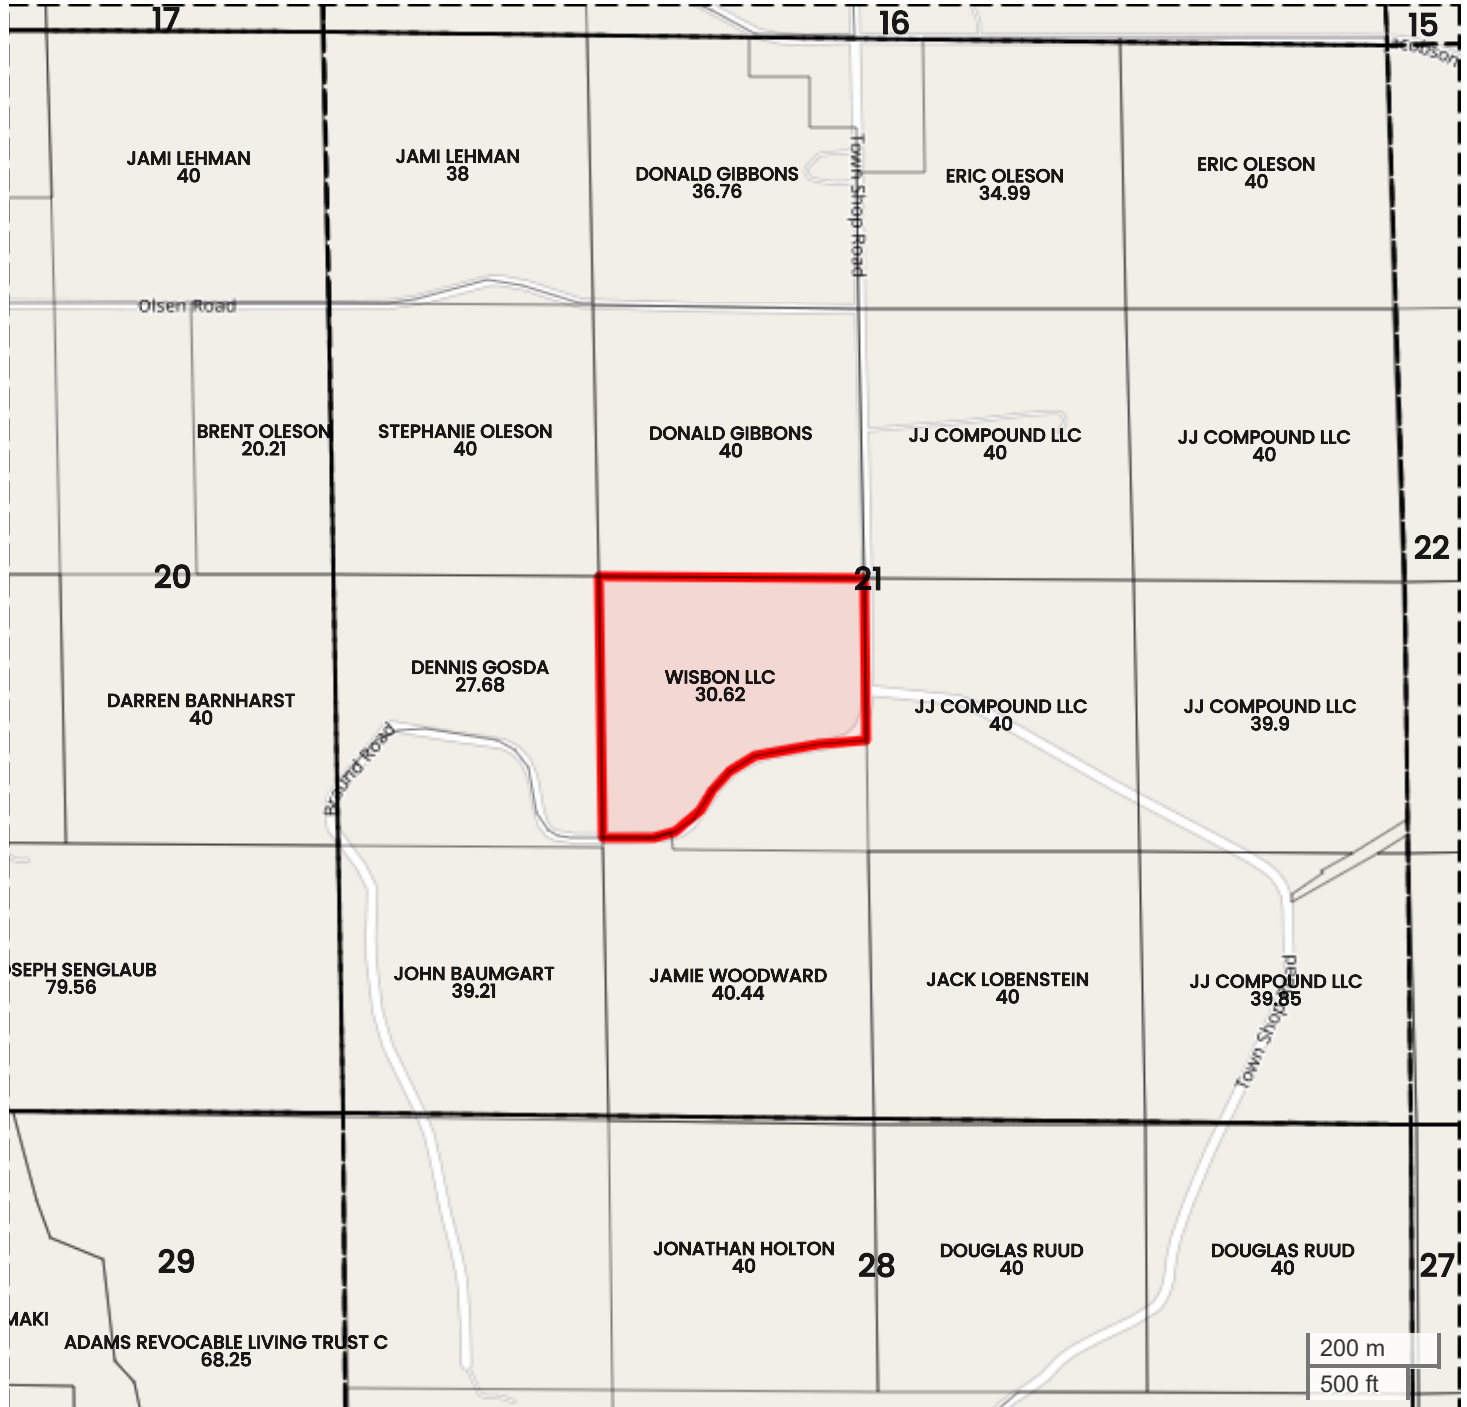

TRACT 5
PLAT MAP

Center: 43.852883, -90.263657

21-16N-2E

Fountain Township

Juneau County, WI

FarmWorth, LLC makes no warranties, express or implied, regarding the accuracy of any information provided through FarmWorth.com. User is solely responsible for independently verifying all information prior to use and waives any claims against FarmWorth, LLC arising from inaccuracies in such information.