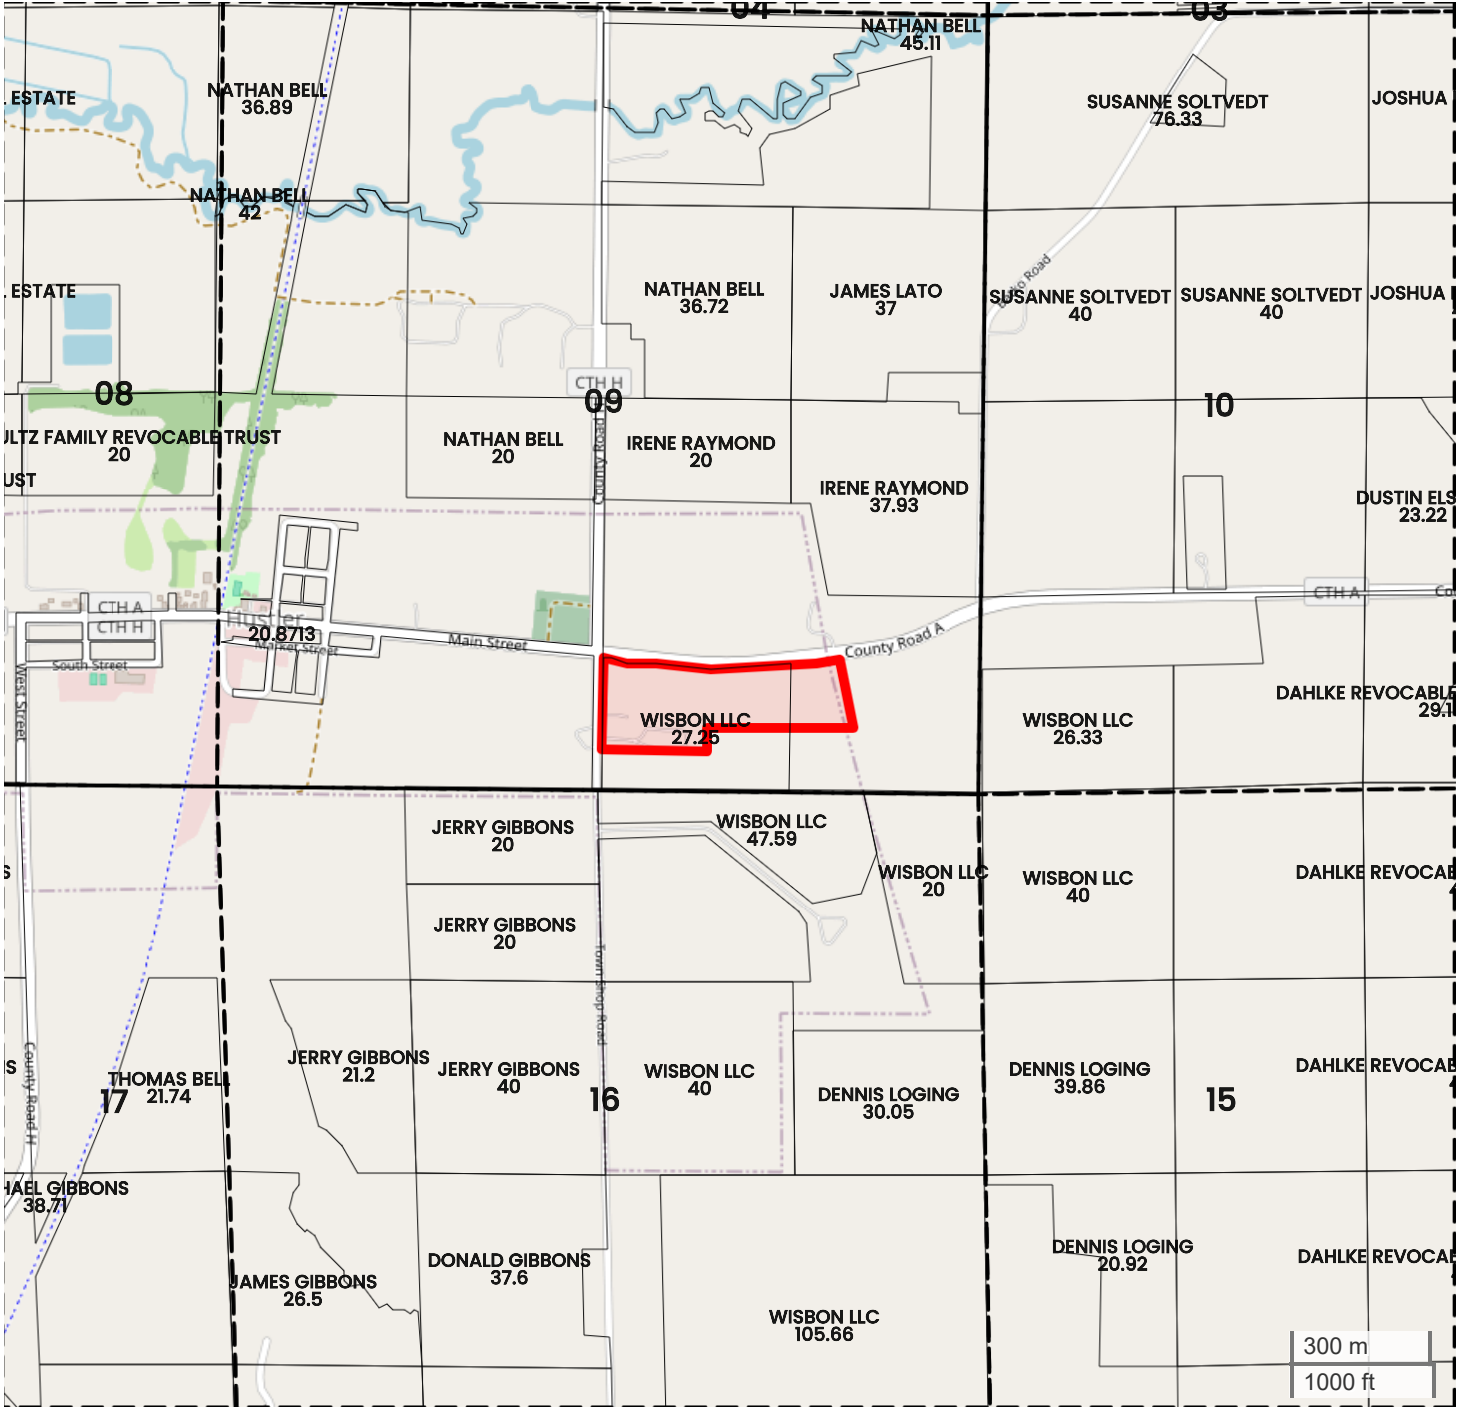

TRACT 14
PLAT MAP

Center: 43.877970, -90.258473

09-16N-2E

Hustler village Township

Juneau County, WI

300 m
1000 ft

FarmWorth, LLC makes no warranties, express or implied, regarding the accuracy of any information provided through FarmWorth.com. User is solely responsible for independently verifying all information prior to use and waives any claims against FarmWorth, LLC arising from inaccuracies in such information.