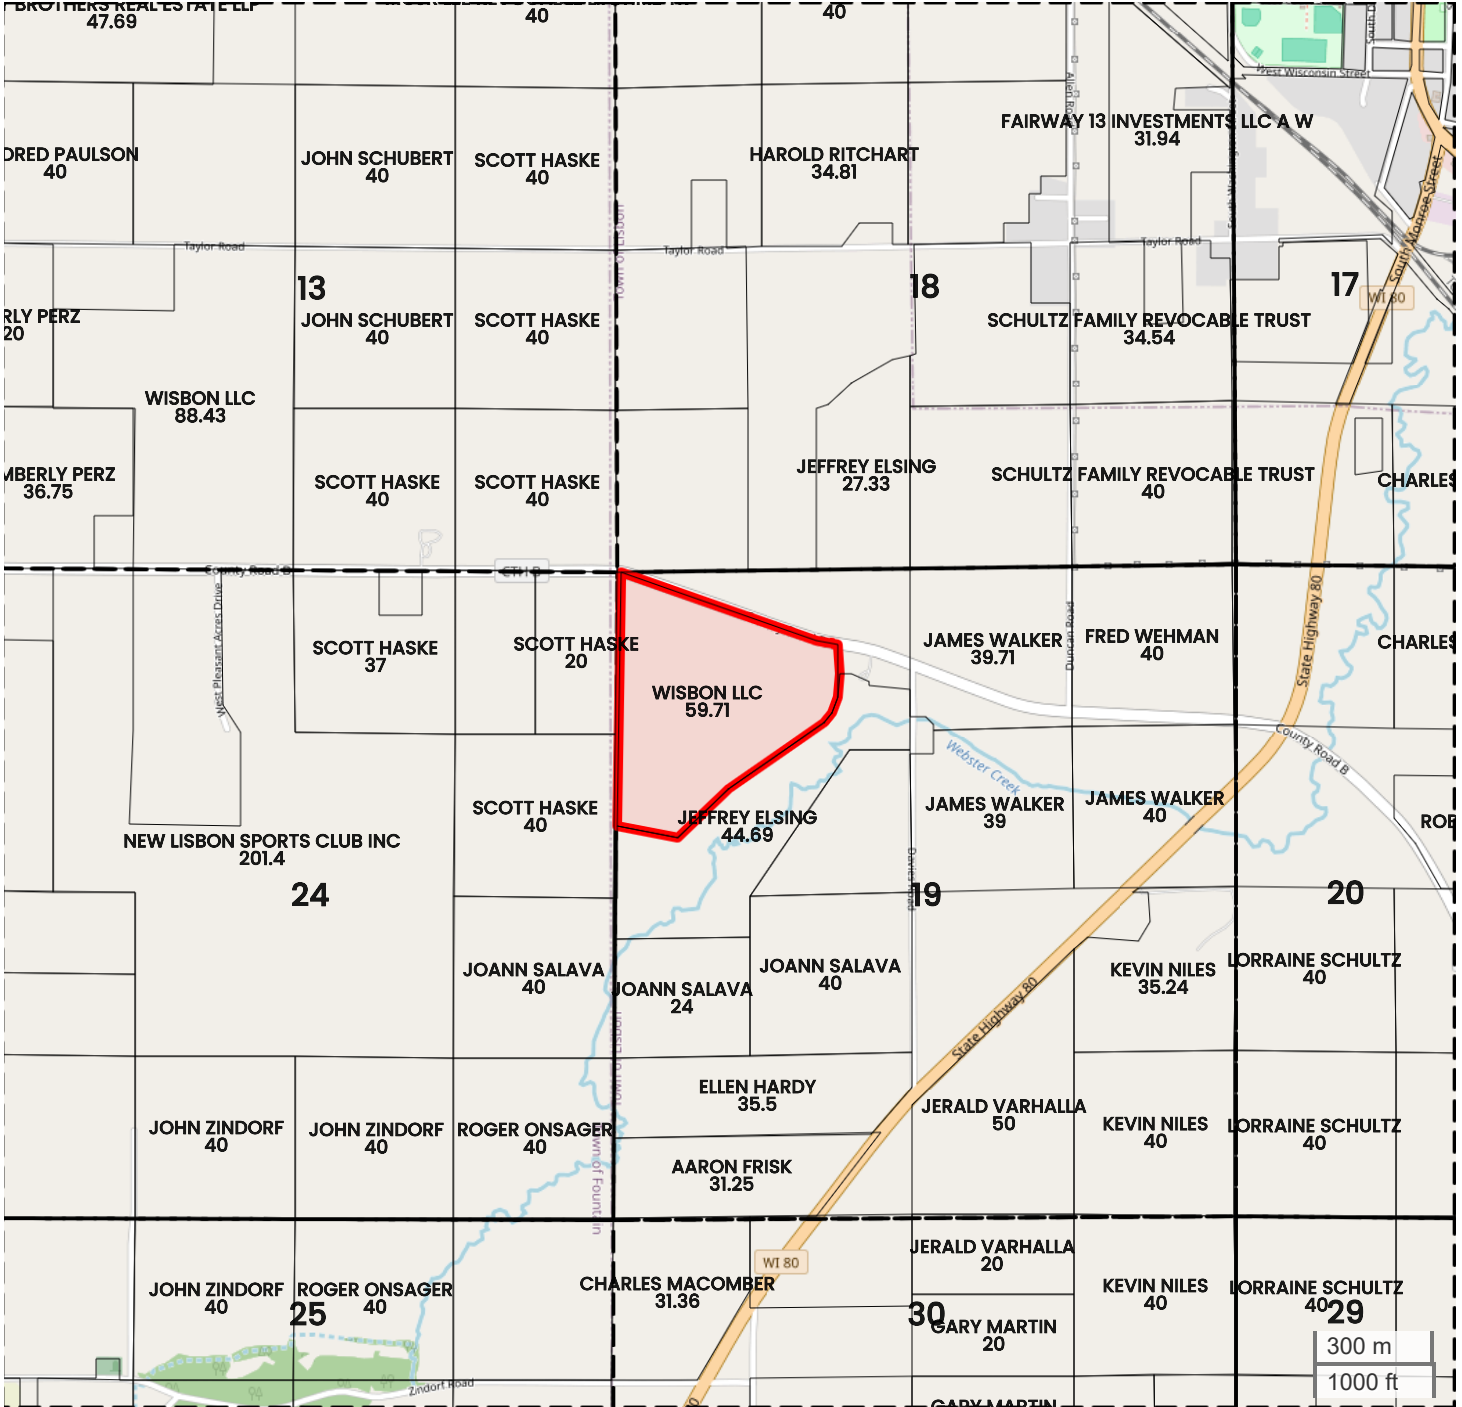

TRACT 11  
PLAT MAP

Center: 43.859027, -90.187925

19-16N-3E  
Lisbon Township  
Juneau County, WI

FarmWorth, LLC makes no warranties, express or implied, regarding the accuracy of any information provided through FarmWorth.com. User is solely responsible for independently verifying all information prior to use and waives any claims against FarmWorth, LLC arising from inaccuracies in such information.