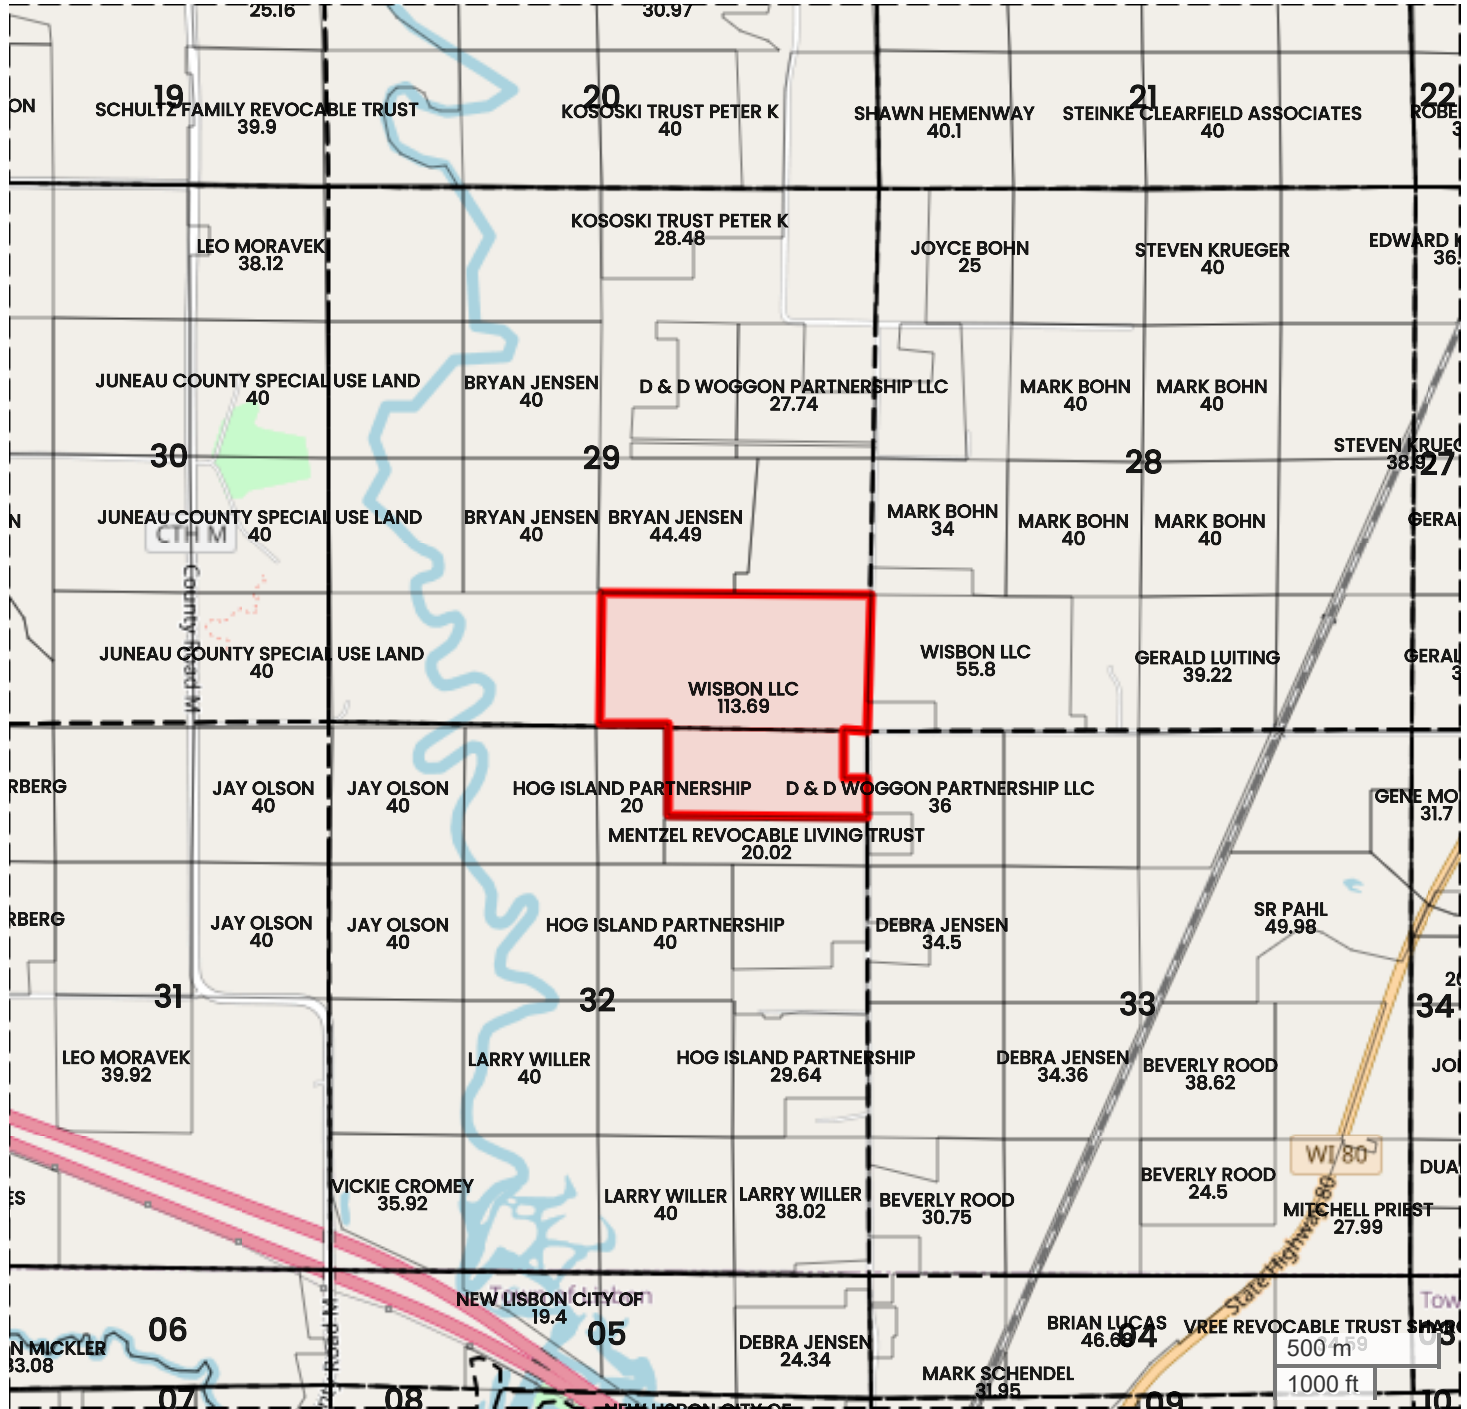

TRACT 12
PLAT MAP

Center: 43.909351, -90.157488

29-17N-3E

Clearfield Township
Juneau County, WI

FarmWorth, LLC makes no warranties, express or implied, regarding the accuracy of any information provided through FarmWorth.com. User is solely responsible for independently verifying all information prior to use and waives any claims against FarmWorth, LLC arising from inaccuracies in such information.