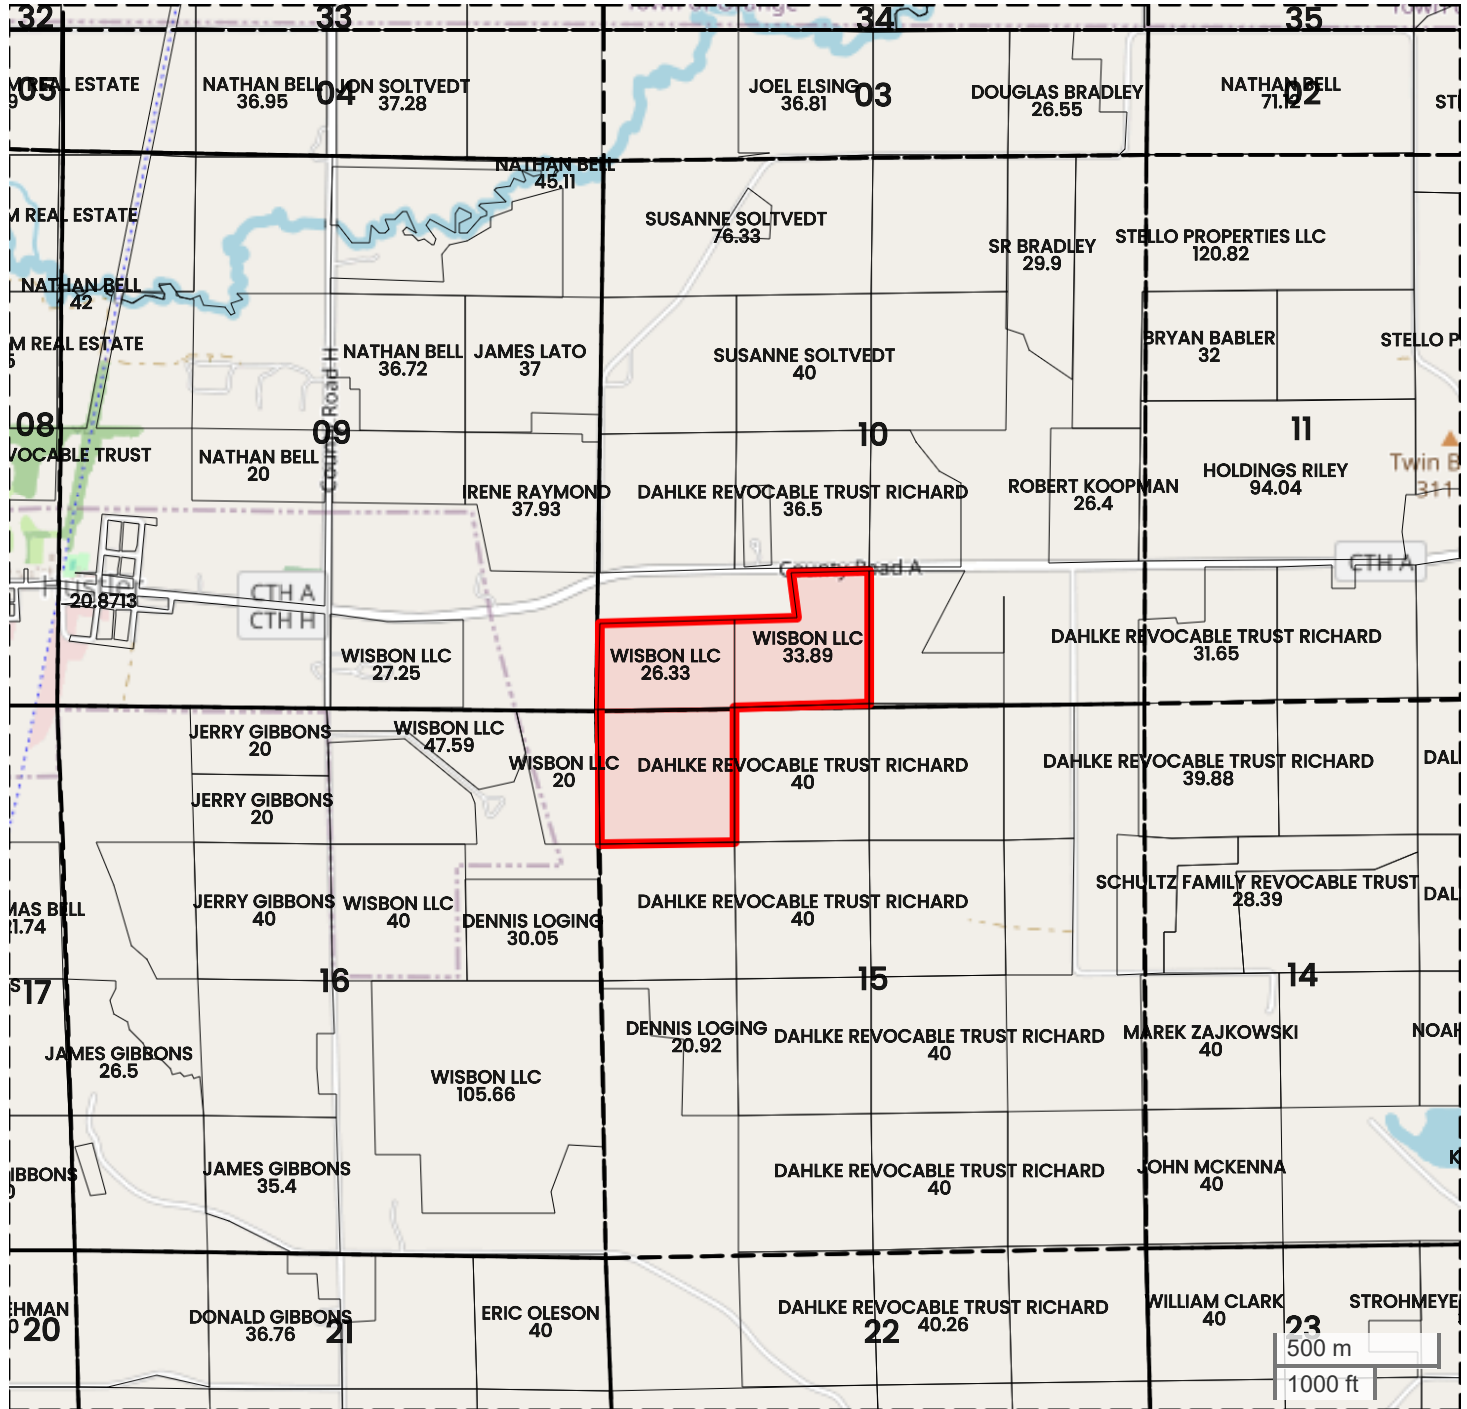

TRACT 2
PLAT MAP

Center: 43.876375, -90.246840

10-16N-2E
Fountain Township
Juneau County, WI

FarmWorth, LLC makes no warranties, express or implied, regarding the accuracy of any information provided through FarmWorth.com. User is solely responsible for independently verifying all information prior to use and waives any claims against FarmWorth, LLC arising from inaccuracies in such information.