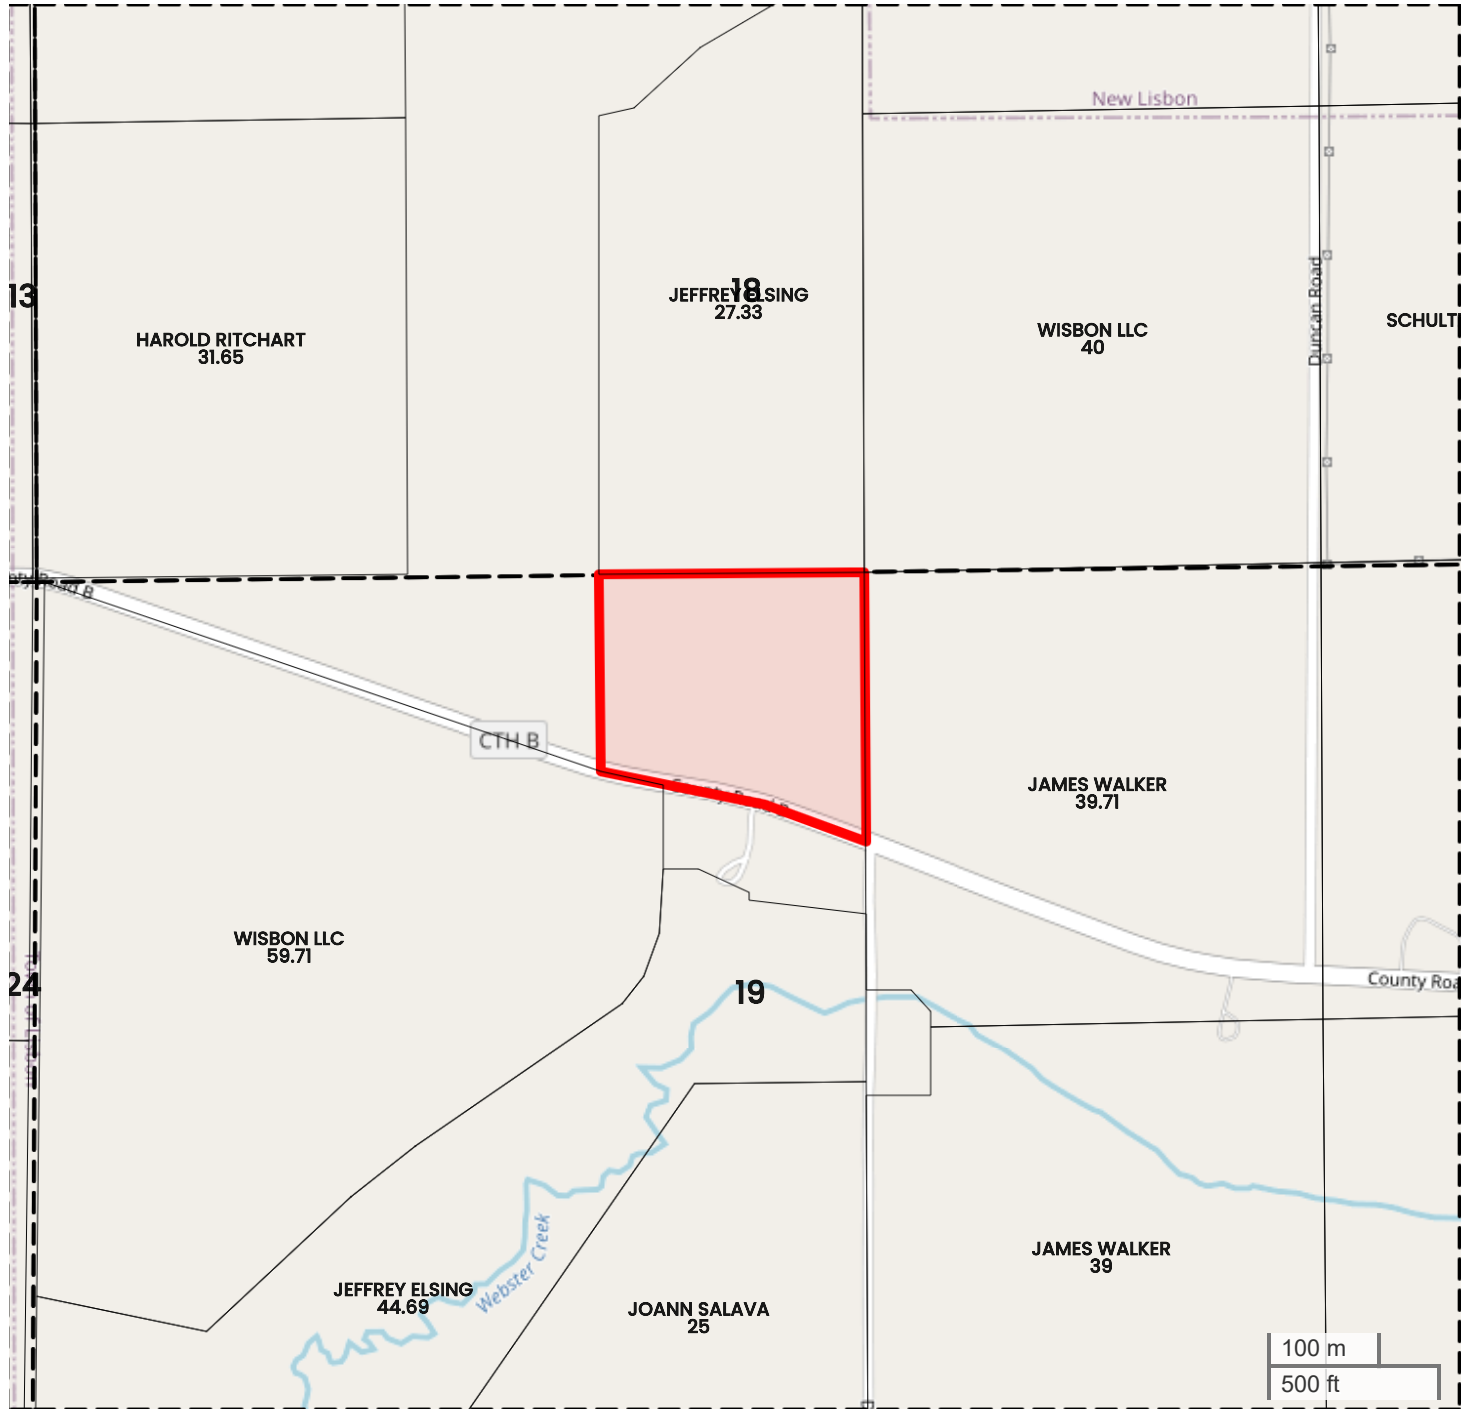

TRACT 10
PLAT MAP

Center: 43.861004, -90.183721

19-16N-3E
Lisbon Township
Juneau County, WI

FarmWorth, LLC makes no warranties, express or implied, regarding the accuracy of any information provided through FarmWorth.com. User is solely responsible for independently verifying all information prior to use and waives any claims against FarmWorth, LLC arising from inaccuracies in such information.