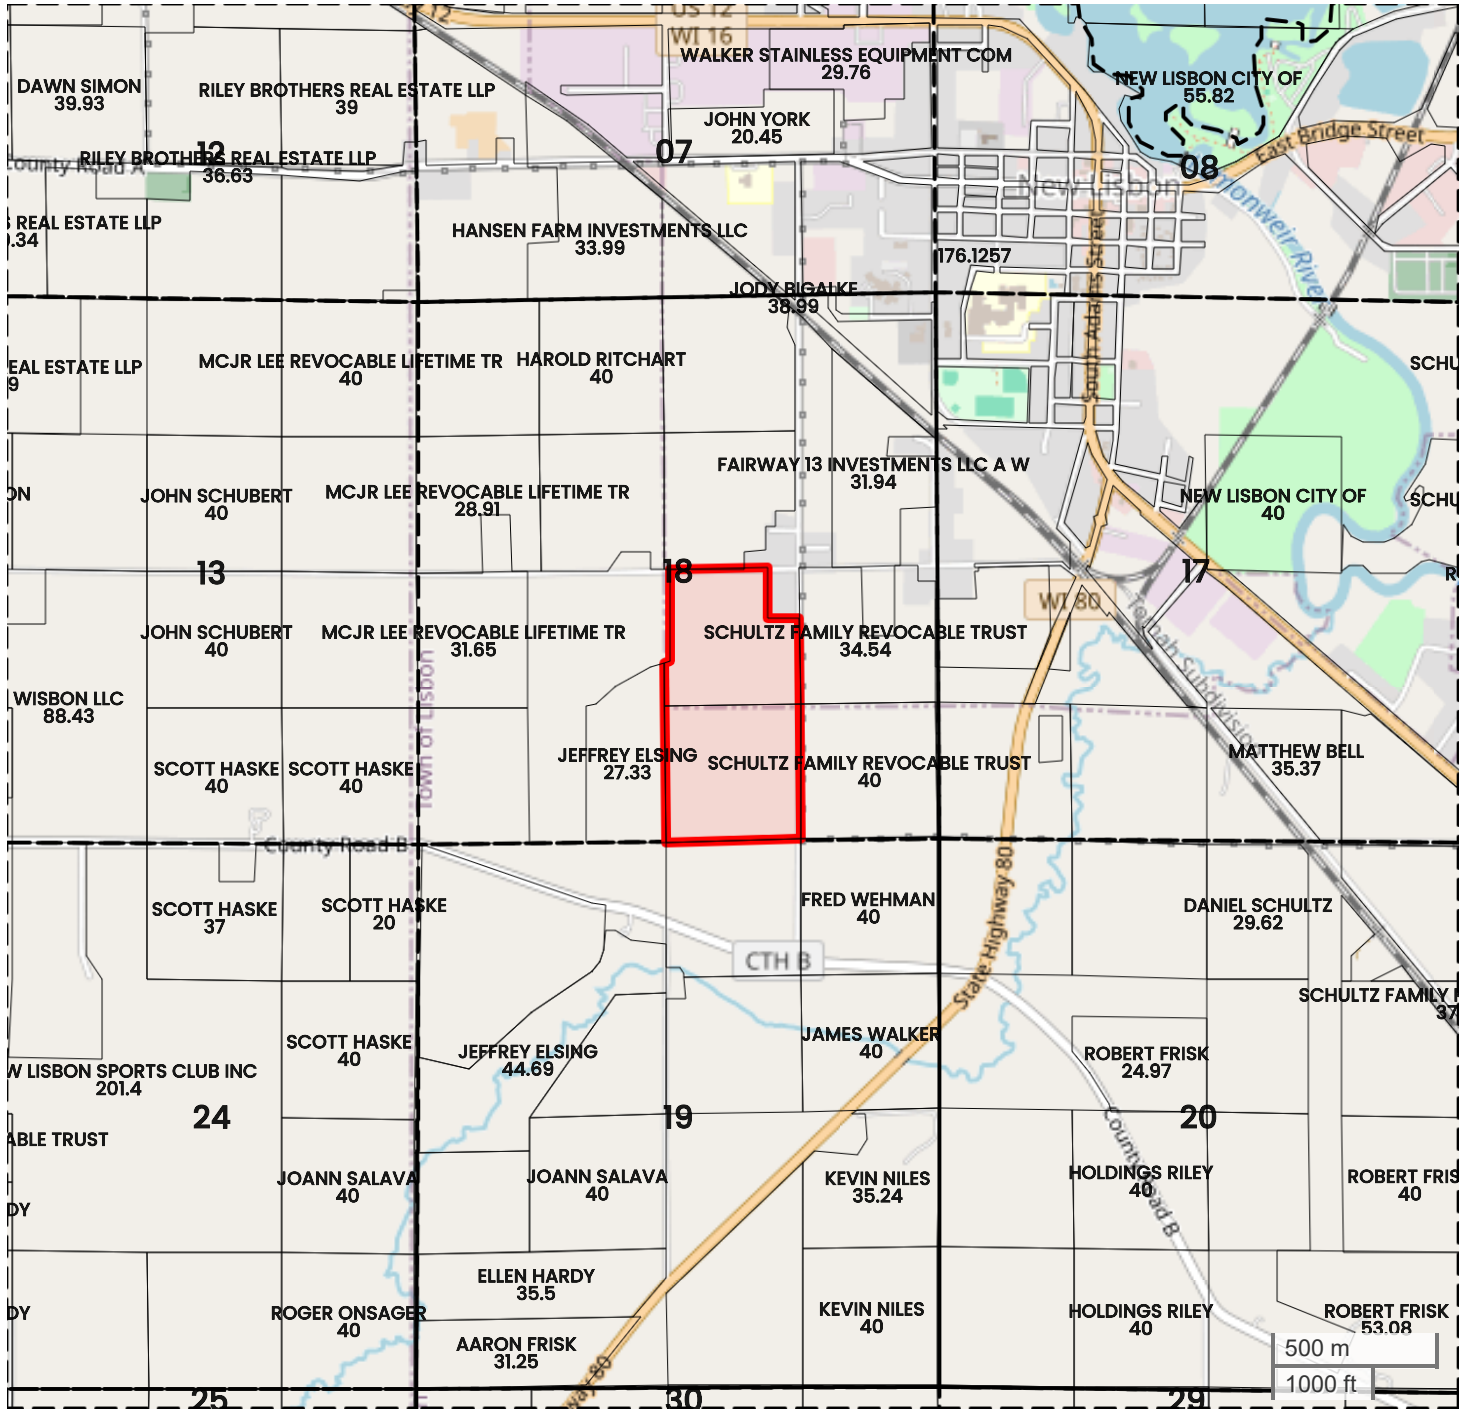

TRACT 9
PLAT MAP

Center: 43.865709, -90.179790

18-16N-3E
Lisbon Township
Juneau County, WI

FarmWorth, LLC makes no warranties, express or implied, regarding the accuracy of any information provided through FarmWorth.com. User is solely responsible for independently verifying all information prior to use and waives any claims against FarmWorth, LLC arising from inaccuracies in such information.