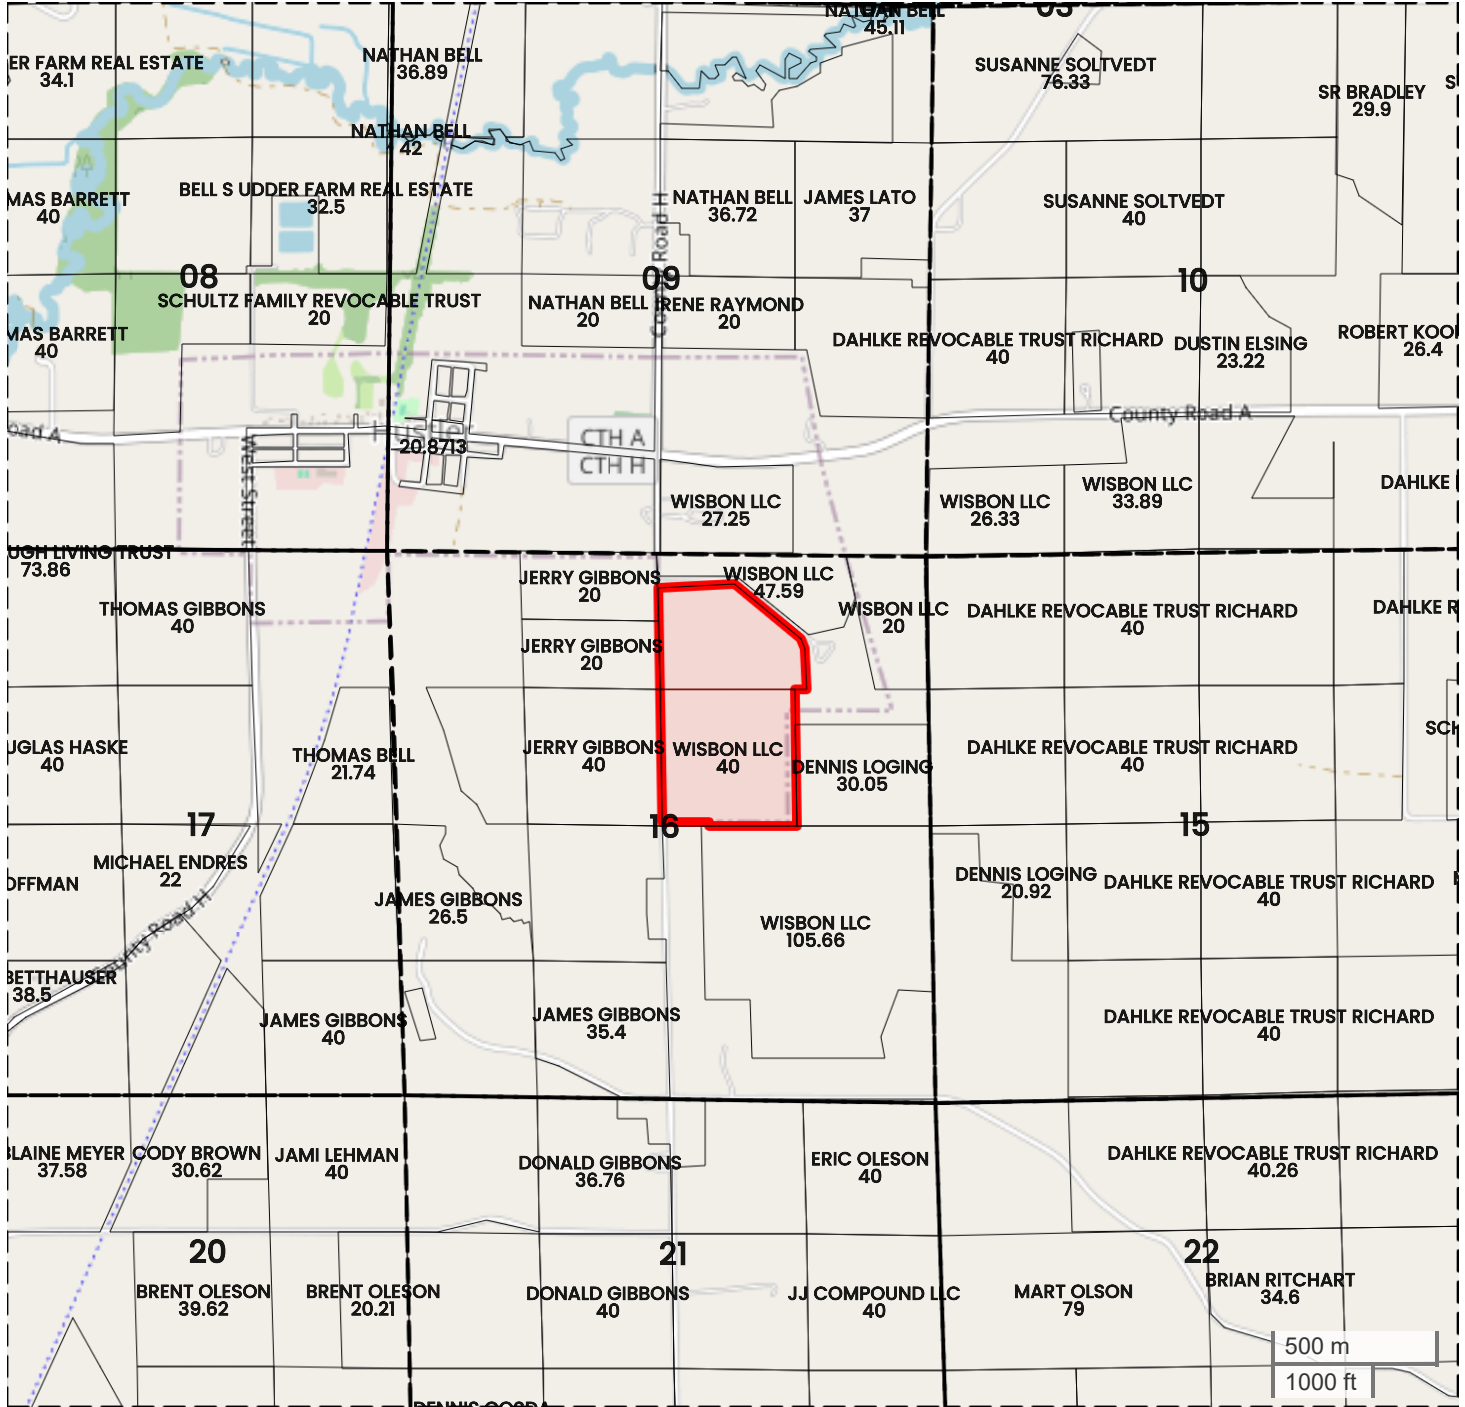

TRACT 3
PLAT MAP

Center: 43.872317, -90.259110

16-16N-2E

Hustler village Township

Juneau County, WI

FarmWorth, LLC makes no warranties, express or implied, regarding the accuracy of any information provided through FarmWorth.com. User is solely responsible for independently verifying all information prior to use and waives any claims against FarmWorth, LLC arising from inaccuracies in such information.