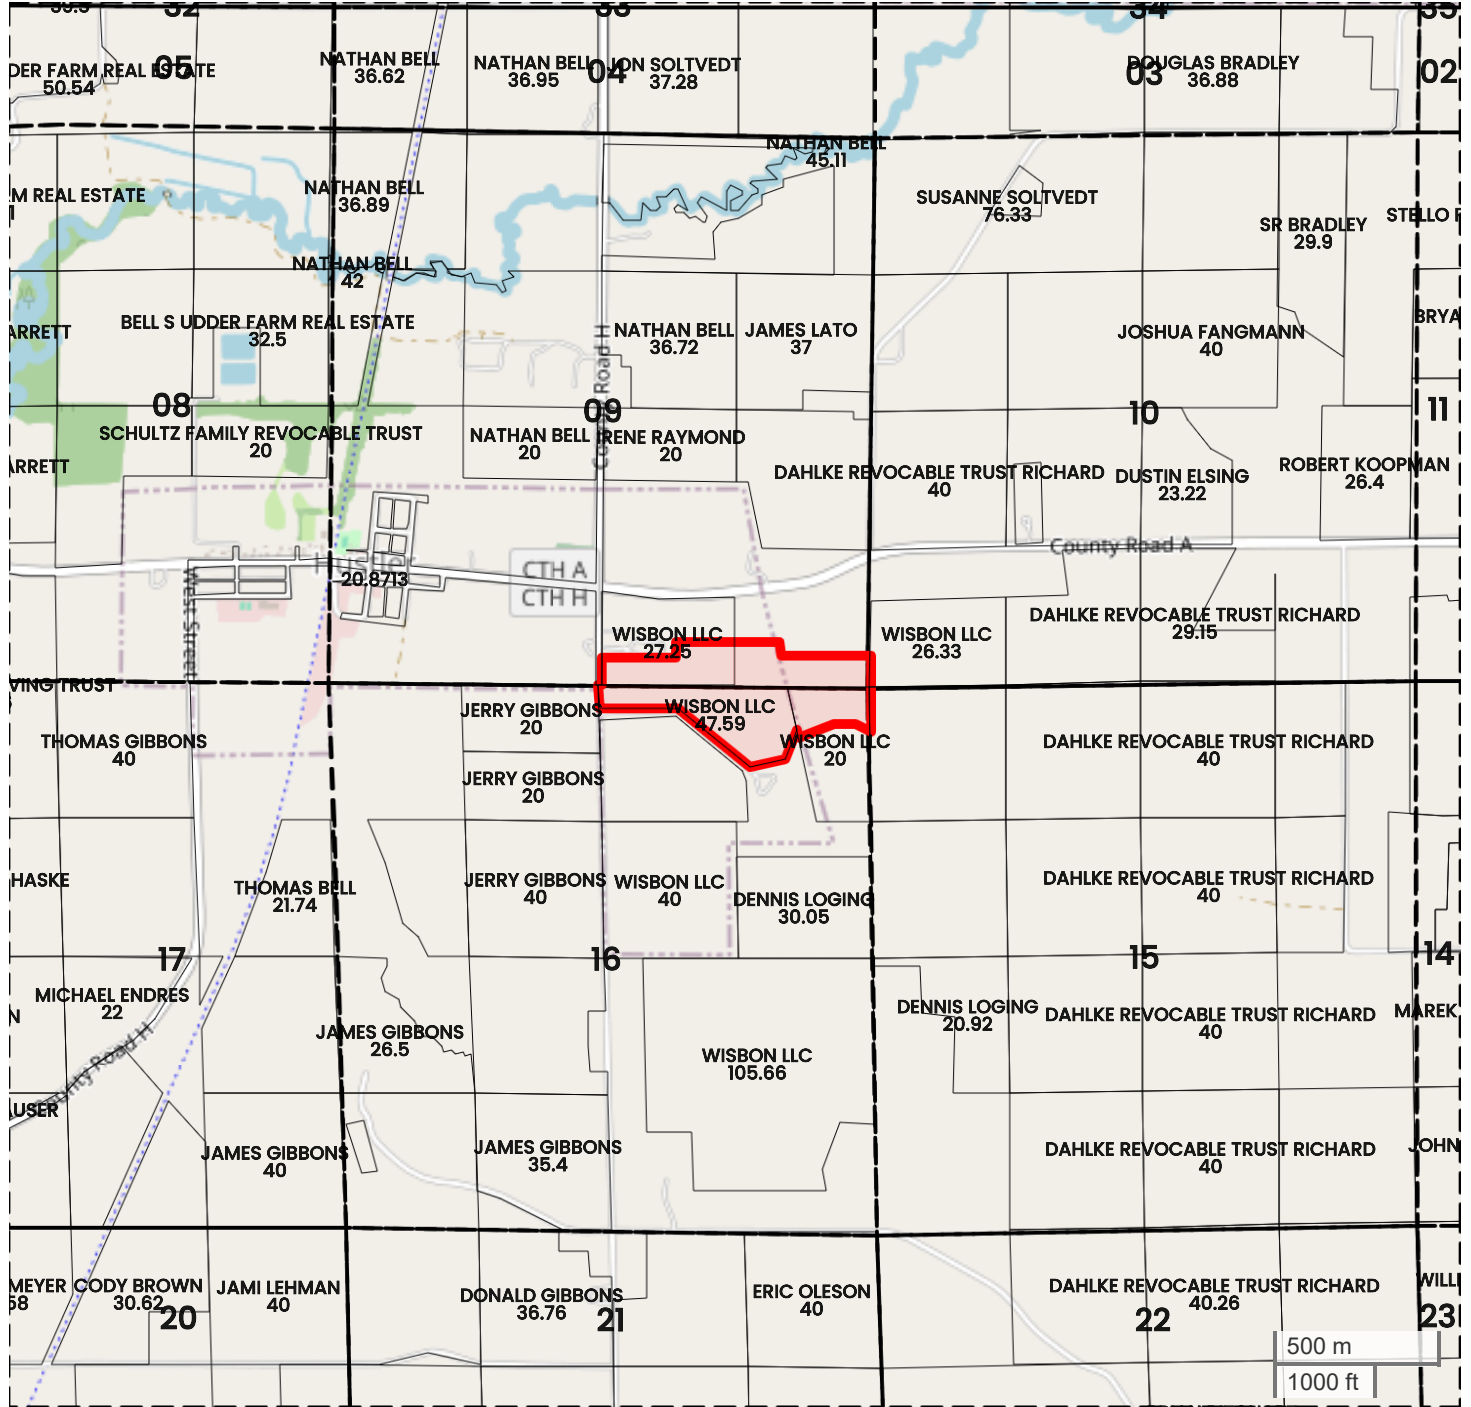

TRACT 1
PLAT MAP

Center: 43.875855, -90.256873

16-16N-2E

Hustler village Township

Juneau County, WI

FarmWorth, LLC makes no warranties, express or implied, regarding the accuracy of any information provided through FarmWorth.com. User is solely responsible for independently verifying all information prior to use and waives any claims against FarmWorth, LLC arising from inaccuracies in such information.