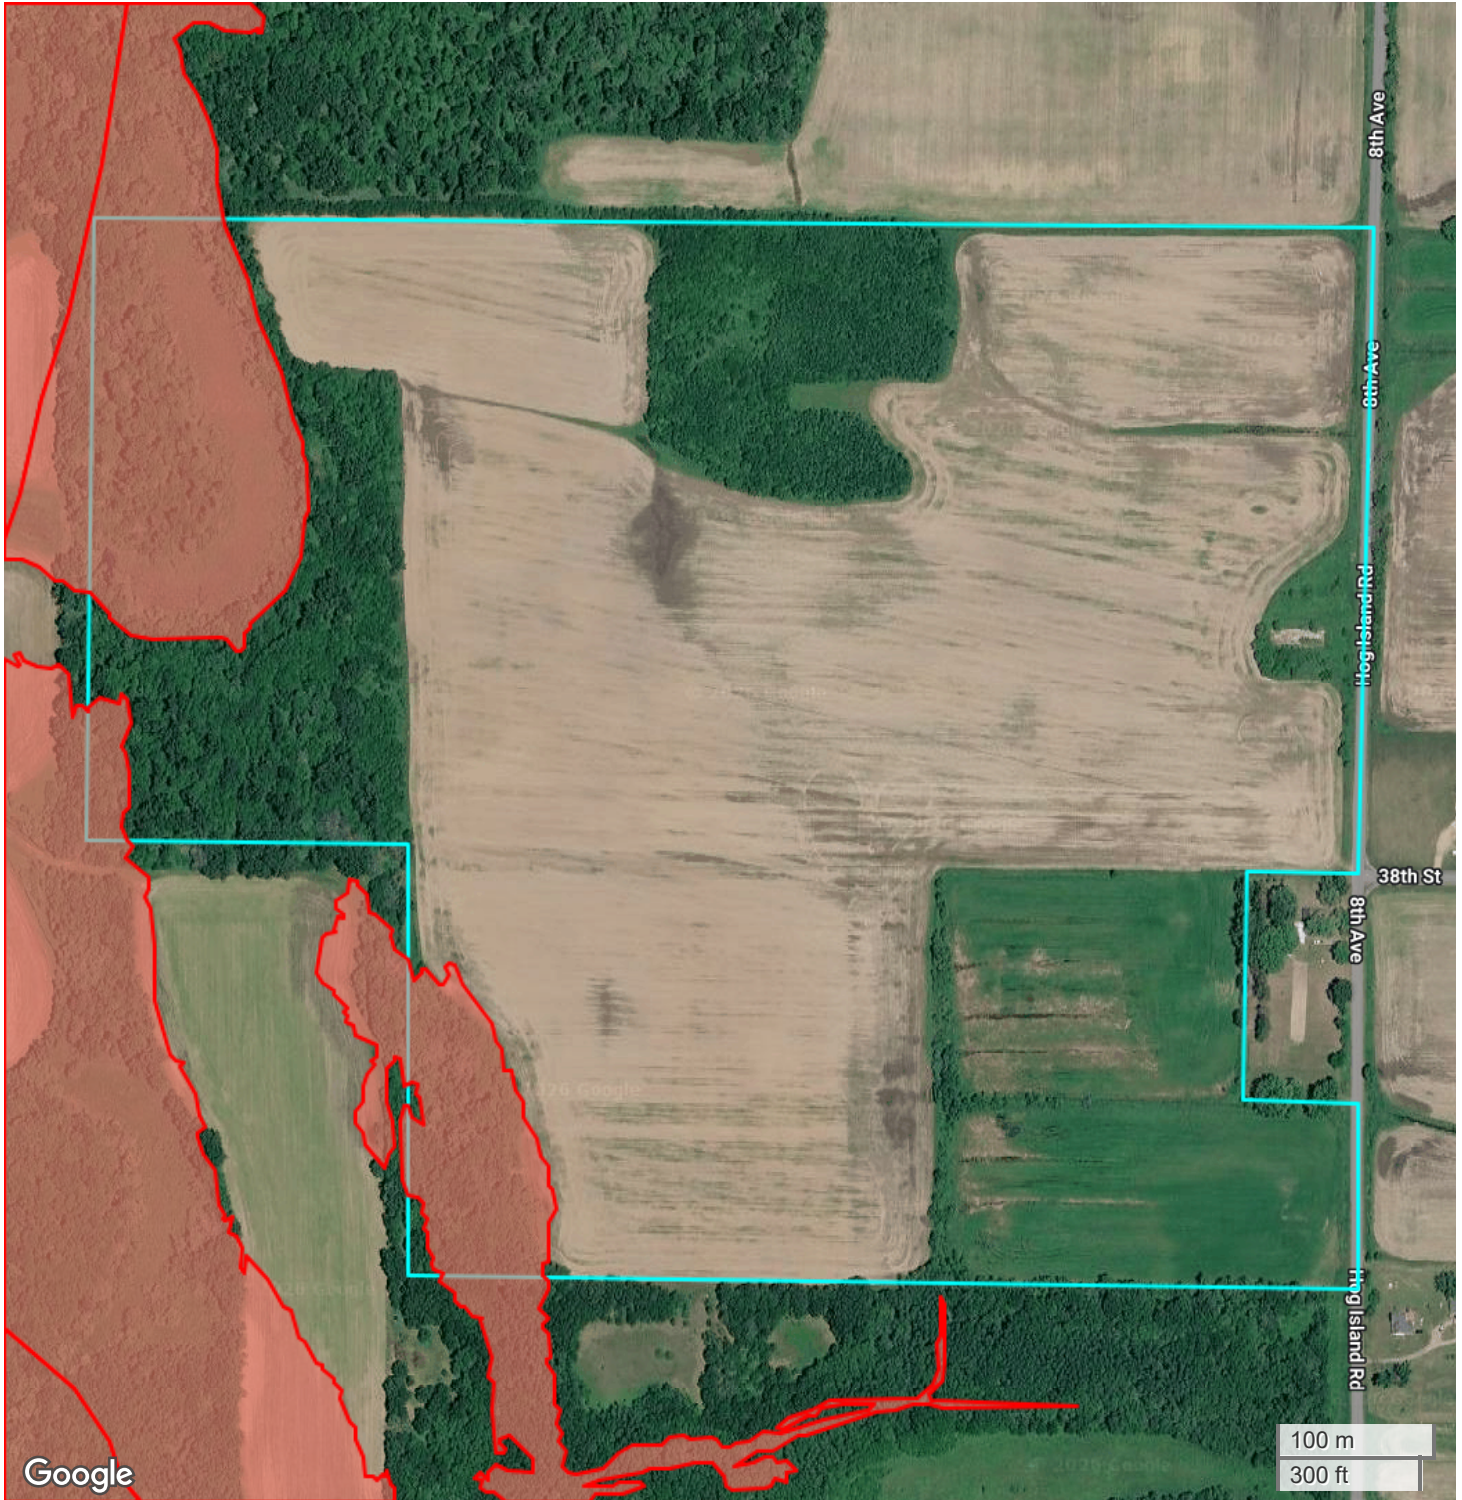

TRACT 12
FLOOD HAZARDS

FarmWorth, LLC makes no warranties, express or implied, regarding the accuracy of any information provided through FarmWorth.com. User is solely responsible for independently verifying all information prior to use and waives any claims against FarmWorth, LLC arising from inaccuracies in such information.

Significant Flood Hazards

- Regulatory Floodway (Zones AE, AO, AH, VE, AR)
- Without Base Flood Elevation (BFE), with BFE or Depth (Zones A, V, A99)