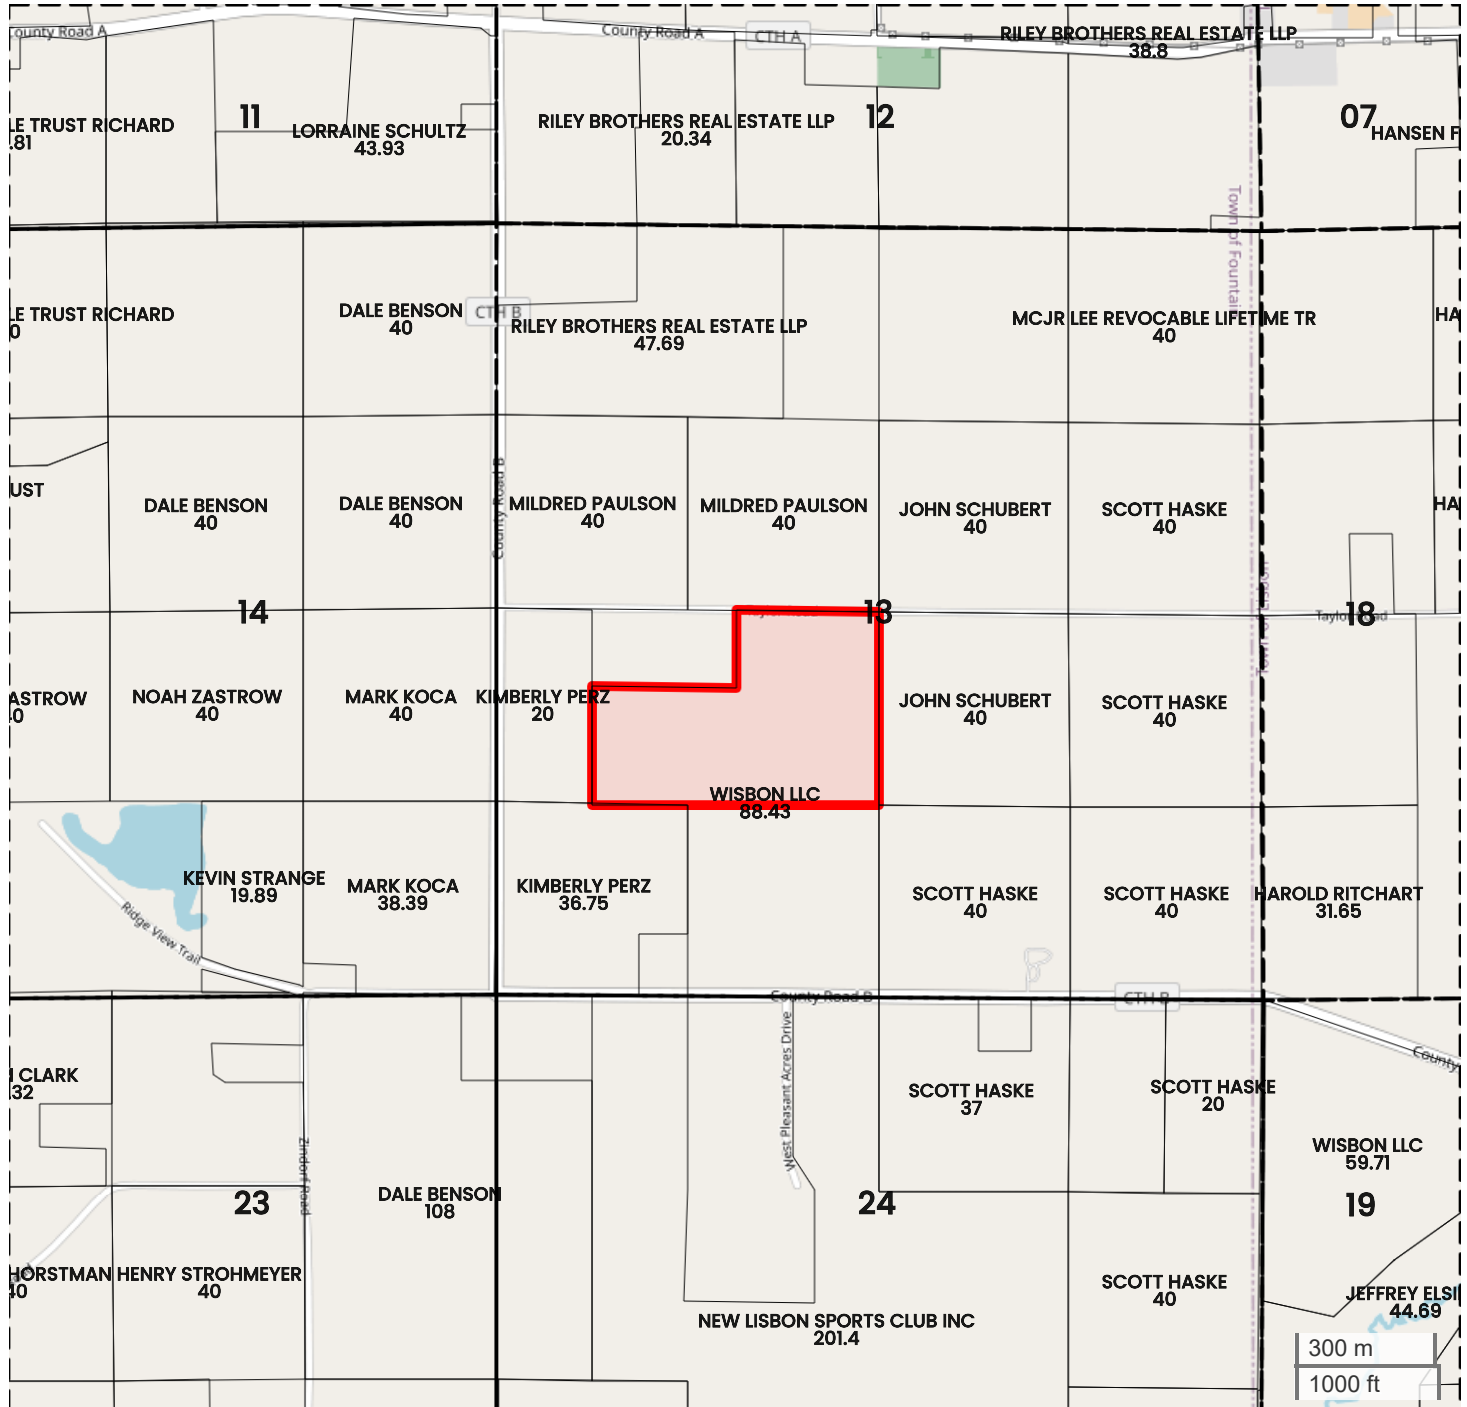

TRACT 6
PLAT MAP

Center: 43.867521, -90.205192

13-16N-2E

Fountain Township

Juneau County, WI

300 m
1000 ft

FarmWorth, LLC makes no warranties, express or implied, regarding the accuracy of any information provided through FarmWorth.com. User is solely responsible for independently verifying all information prior to use and waives any claims against FarmWorth, LLC arising from inaccuracies in such information.