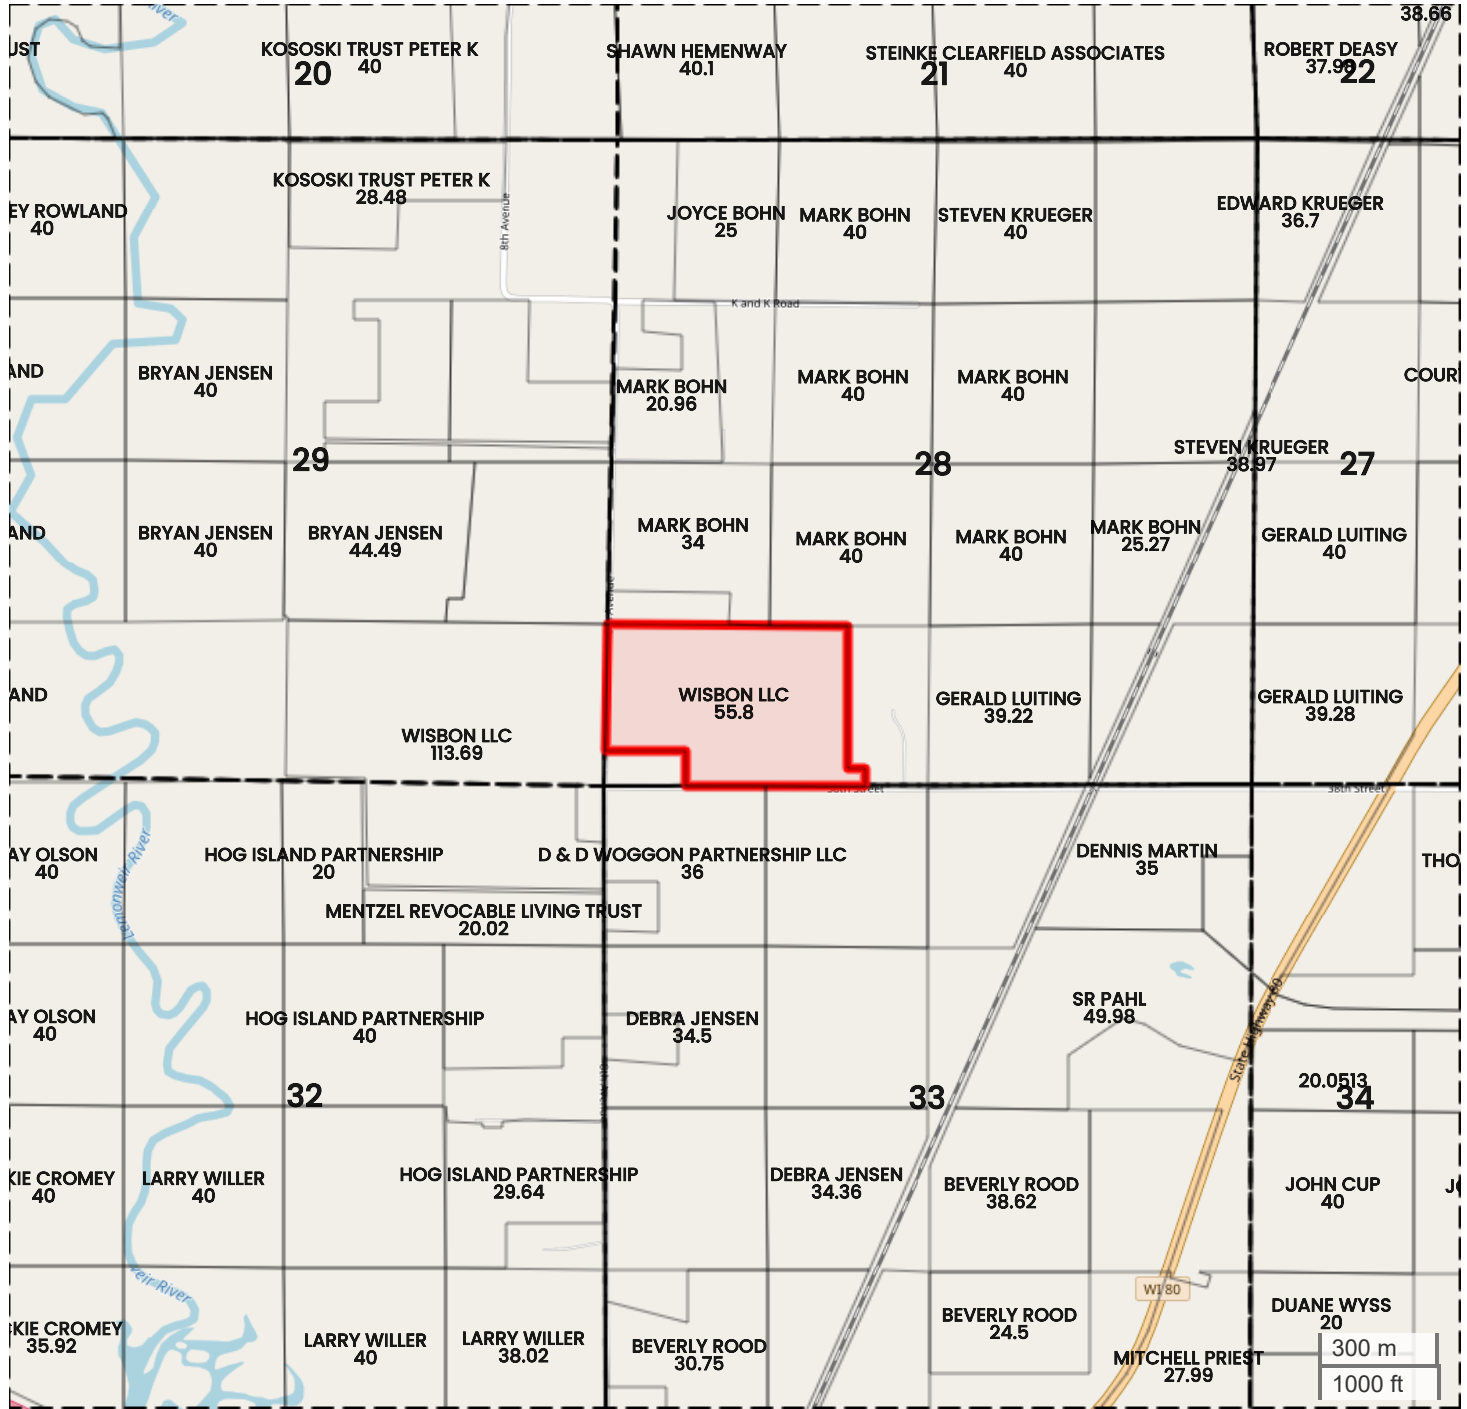

TRACT 13
PLAT MAP

Center: 43.910468, -90.148536

28-17N-3E

Clearfield Township

Juneau County, WI

FarmWorth, LLC makes no warranties, express or implied, regarding the accuracy of any information provided through FarmWorth.com. User is solely responsible for independently verifying all information prior to use and waives any claims against FarmWorth, LLC arising from inaccuracies in such information.