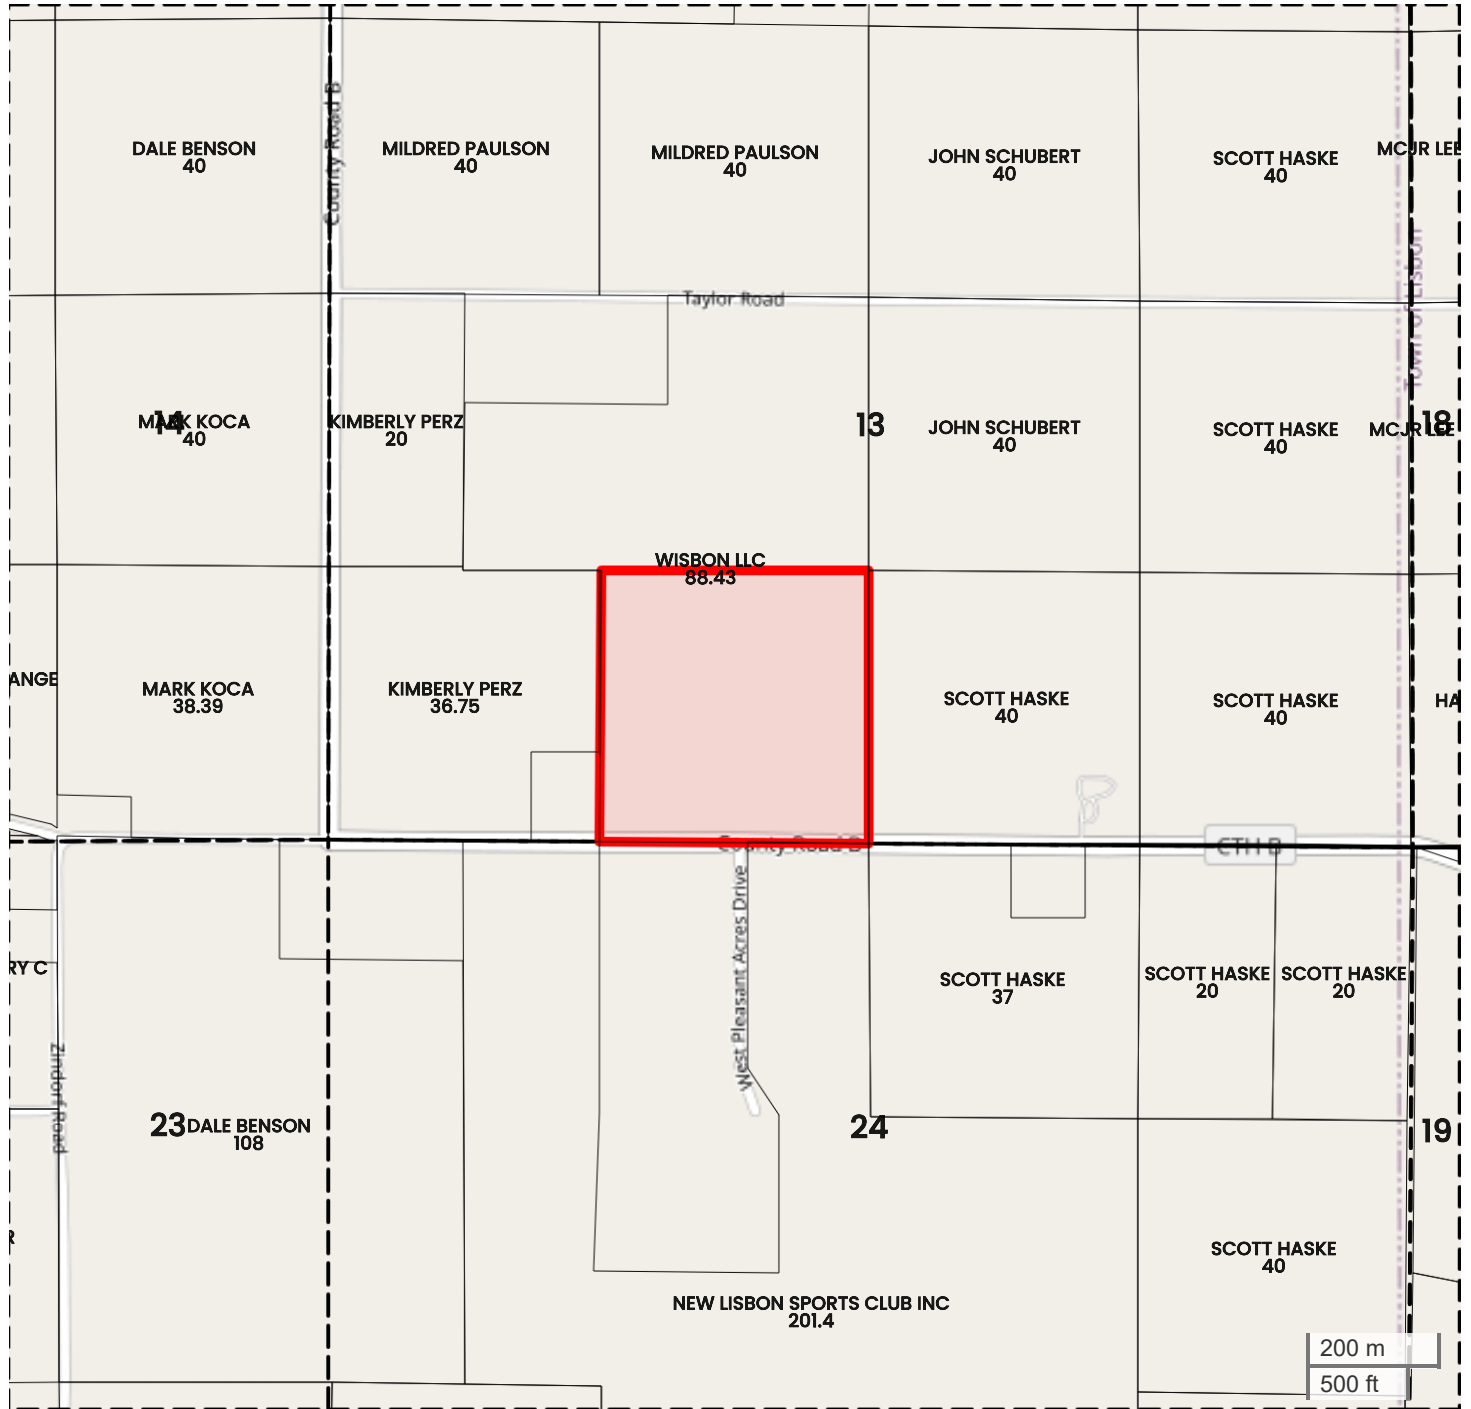

TRACT 7  
PLAT MAP

Center: 43.863864, -90.203933

13-16N-2E

Fountain Township

Juneau County, WI

200 m  
500 ft

FarmWorth, LLC makes no warranties, express or implied, regarding the accuracy of any information provided through FarmWorth.com. User is solely responsible for independently verifying all information prior to use and waives any claims against FarmWorth, LLC arising from inaccuracies in such information.