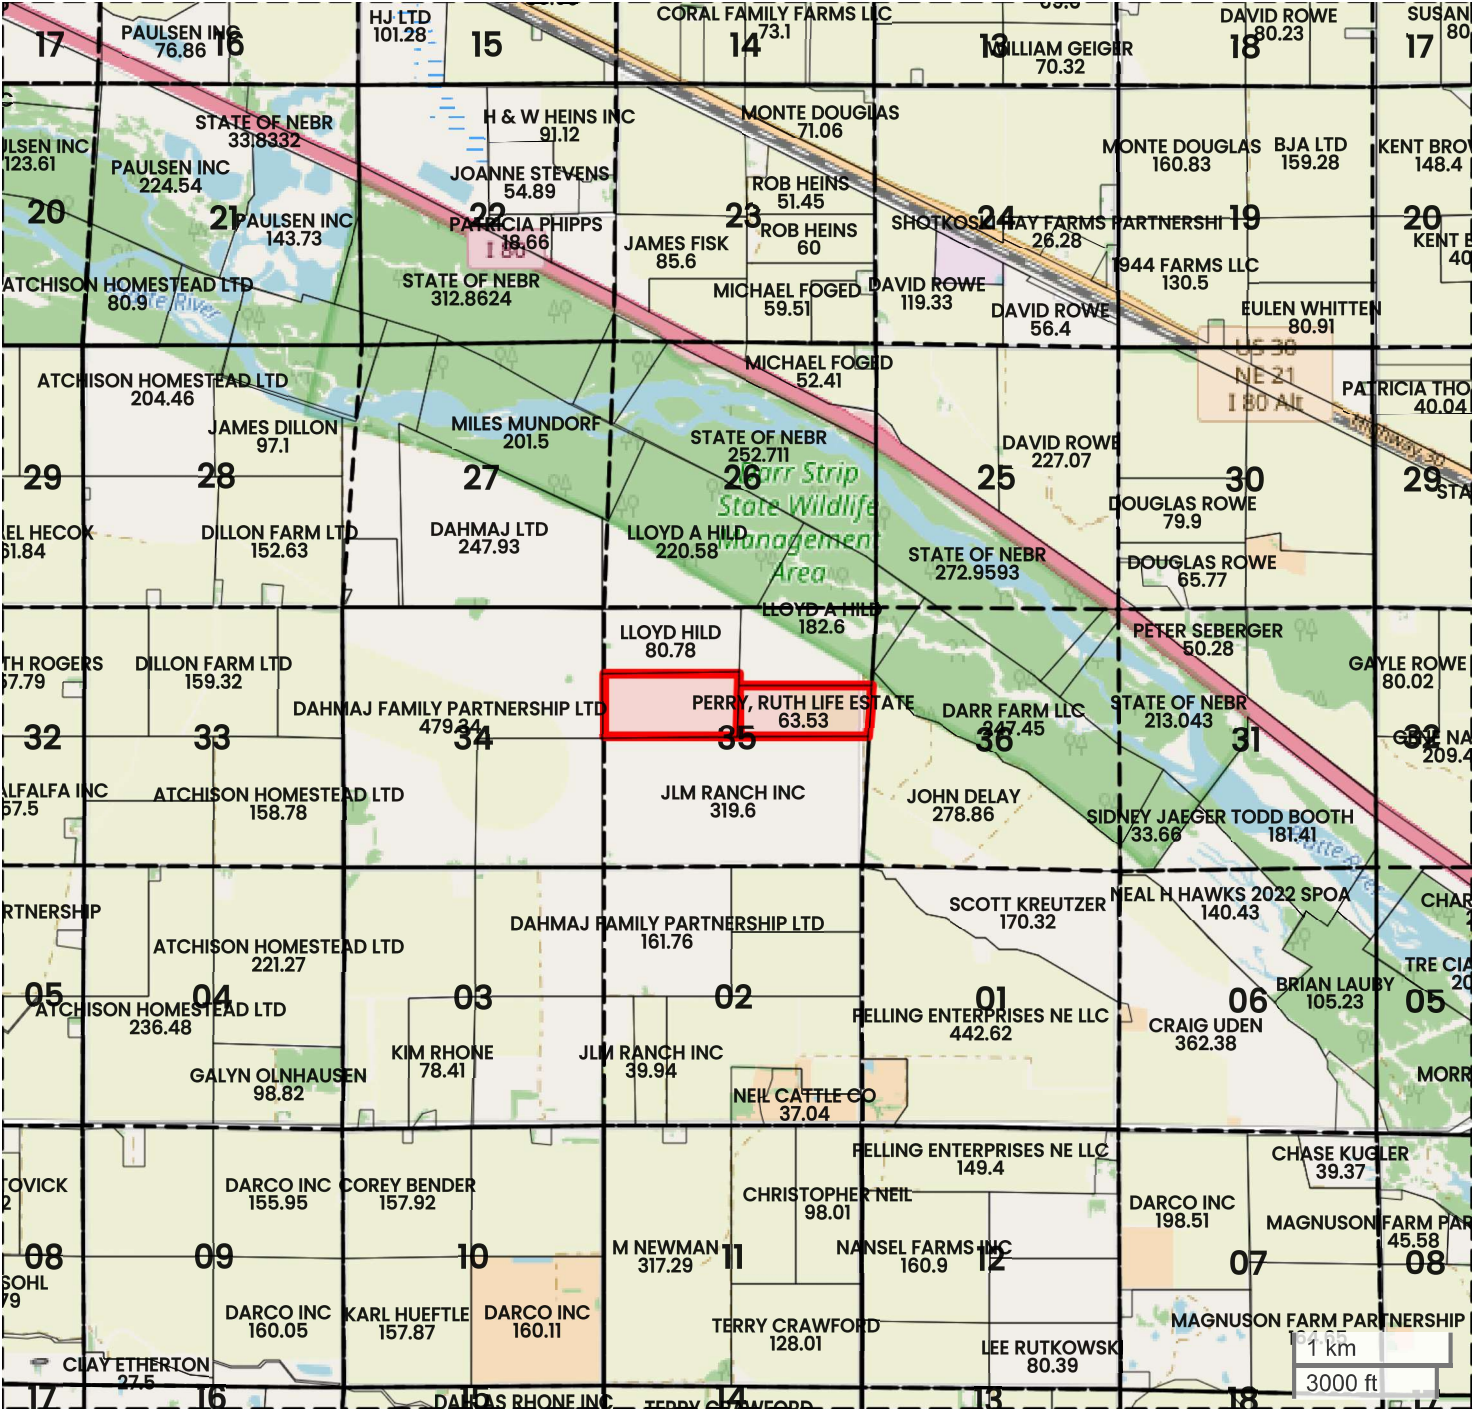

PERRY LAND
PLAT MAP

Center: 40.795847, -99.910458

35-10N-23W

Ringgold precinct Township

Dawson County, NE

FarmWorth, LLC makes no representations or warranties, express or implied, as to the accuracy of any information, data, numerical values, boundaries, or any other information generated through the use of FarmWorth.com. User is solely responsible for independently investigating and determining all information provided through FarmWorth.com prior to use and waives any and all claims against FarmWorth, LLC for any inaccuracies or inconsistencies in the information and/or data.