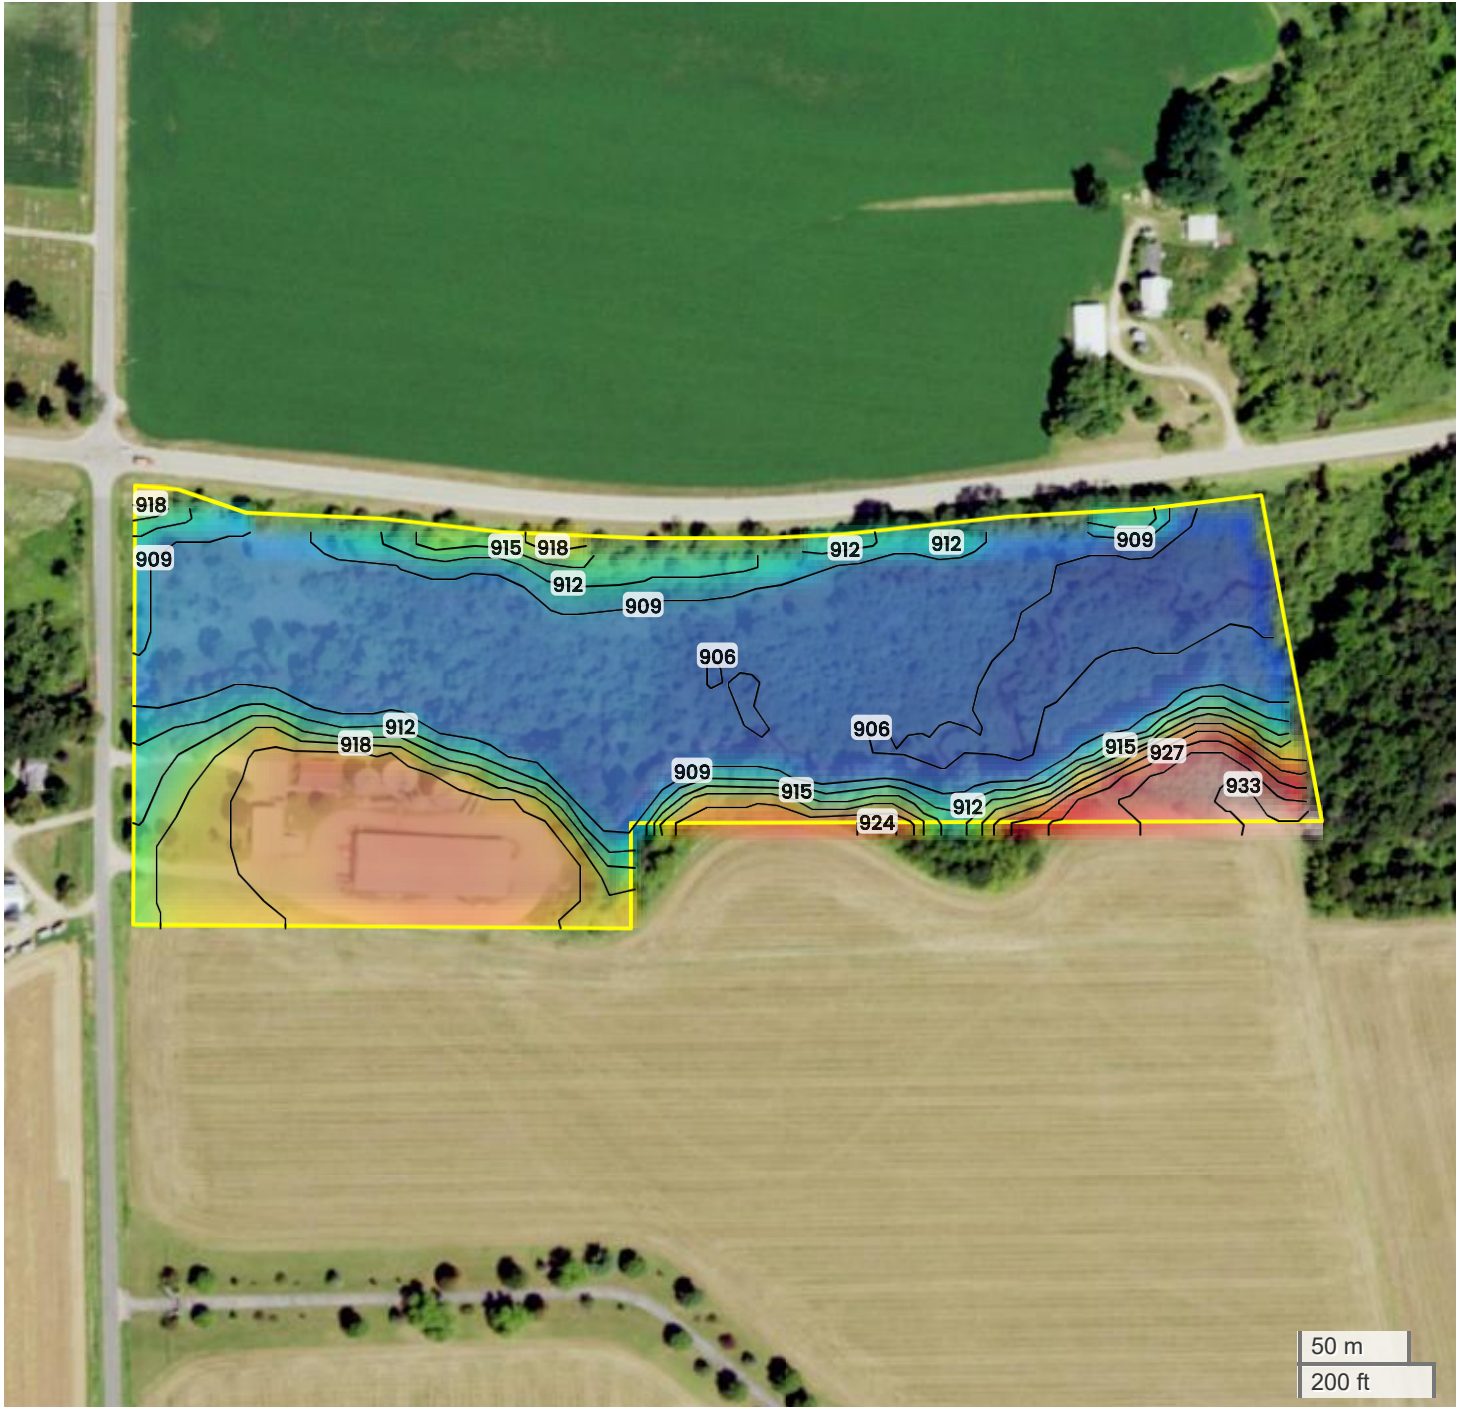

TRACT 14  
TOPOGRAPHY

50 m  
200 ft

906 ft 933 ft

Center: 43.877979, -90.258495

09-16N-2E

Hustler village Township  
Juneau County, WI

Source: USGS 10m DEM  
Interval(ft): 3  
Max: 933.0 ft  
Min: 906.0 ft  
Range: 27.0 ft  
Average: 919.5 ft