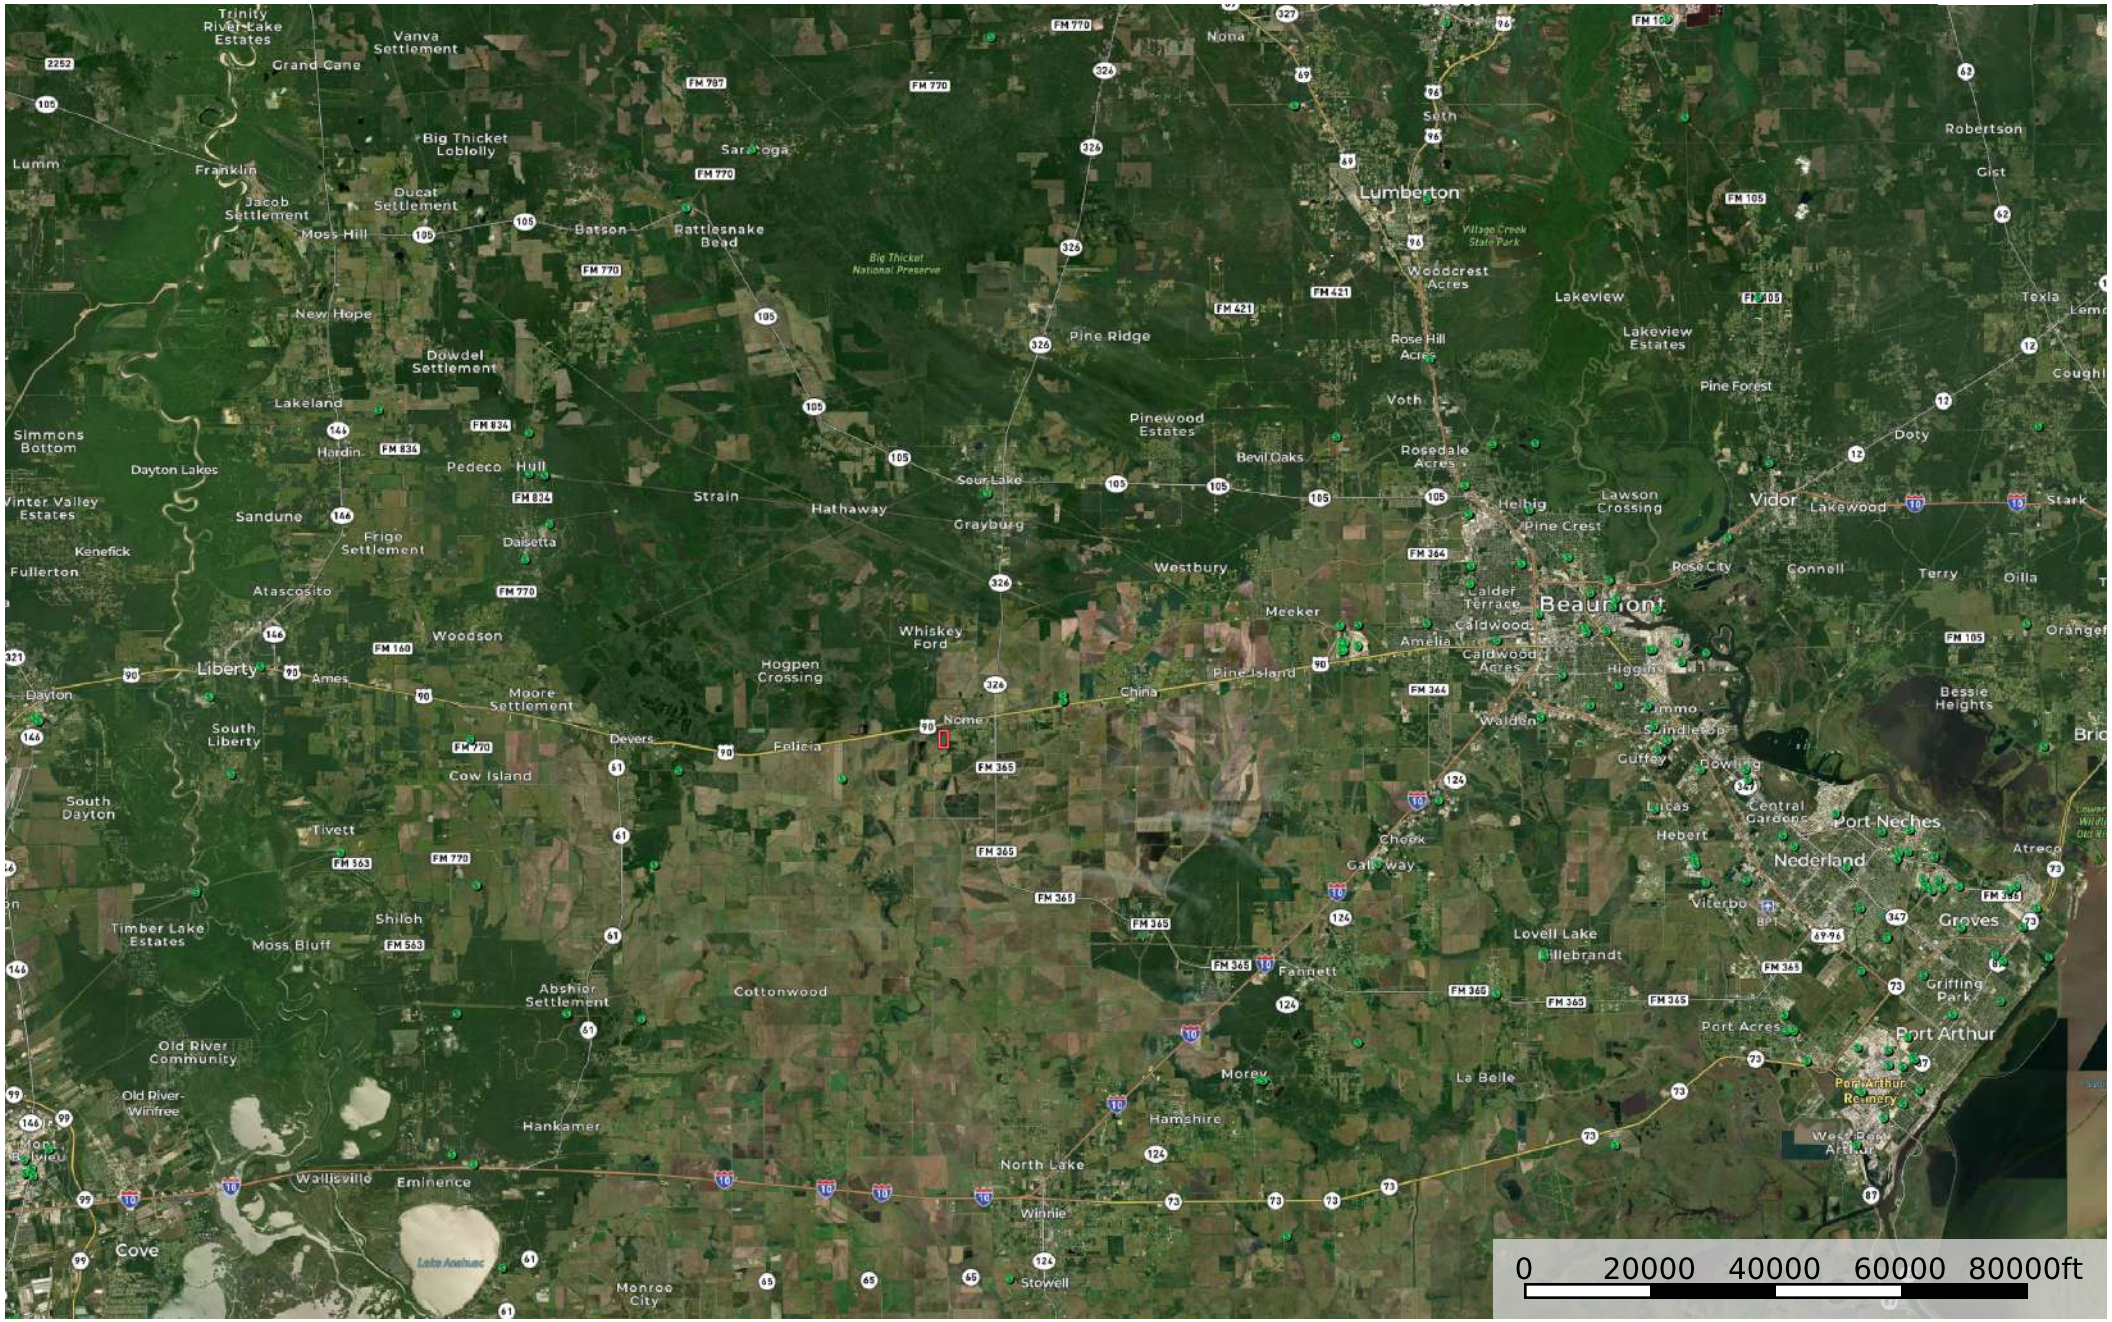

# TBD FM 1009 Nome, TX

Jefferson County, Texas, 80 AC +/-

Boundary Substations