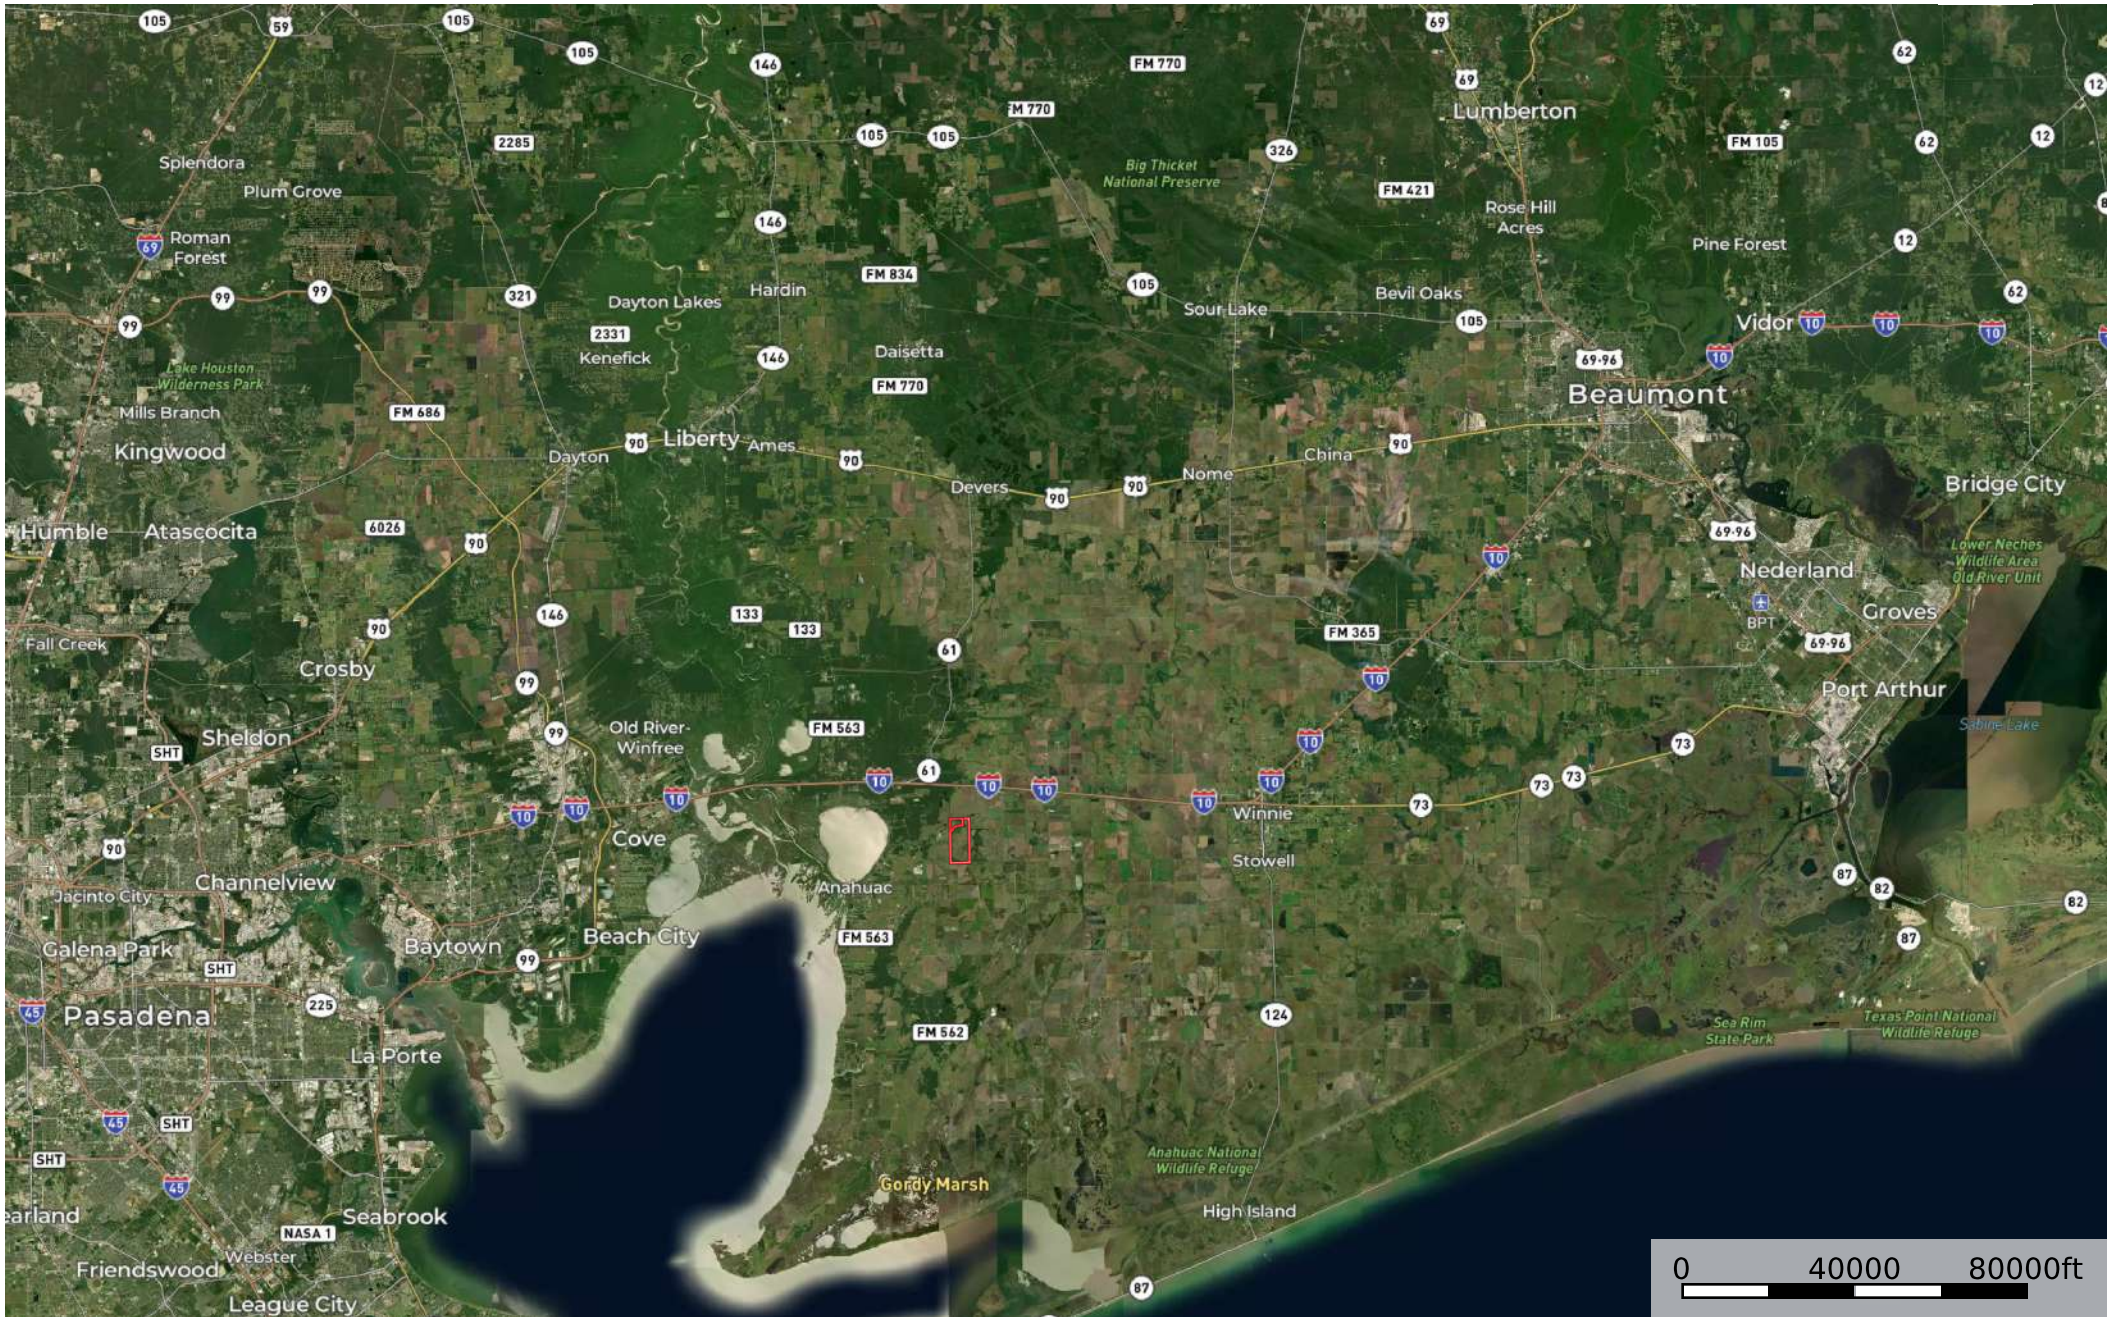

Anchor Ranch Anahuac, TX

Chambers County, Texas, 900 AC +/-

Boundary Boundary