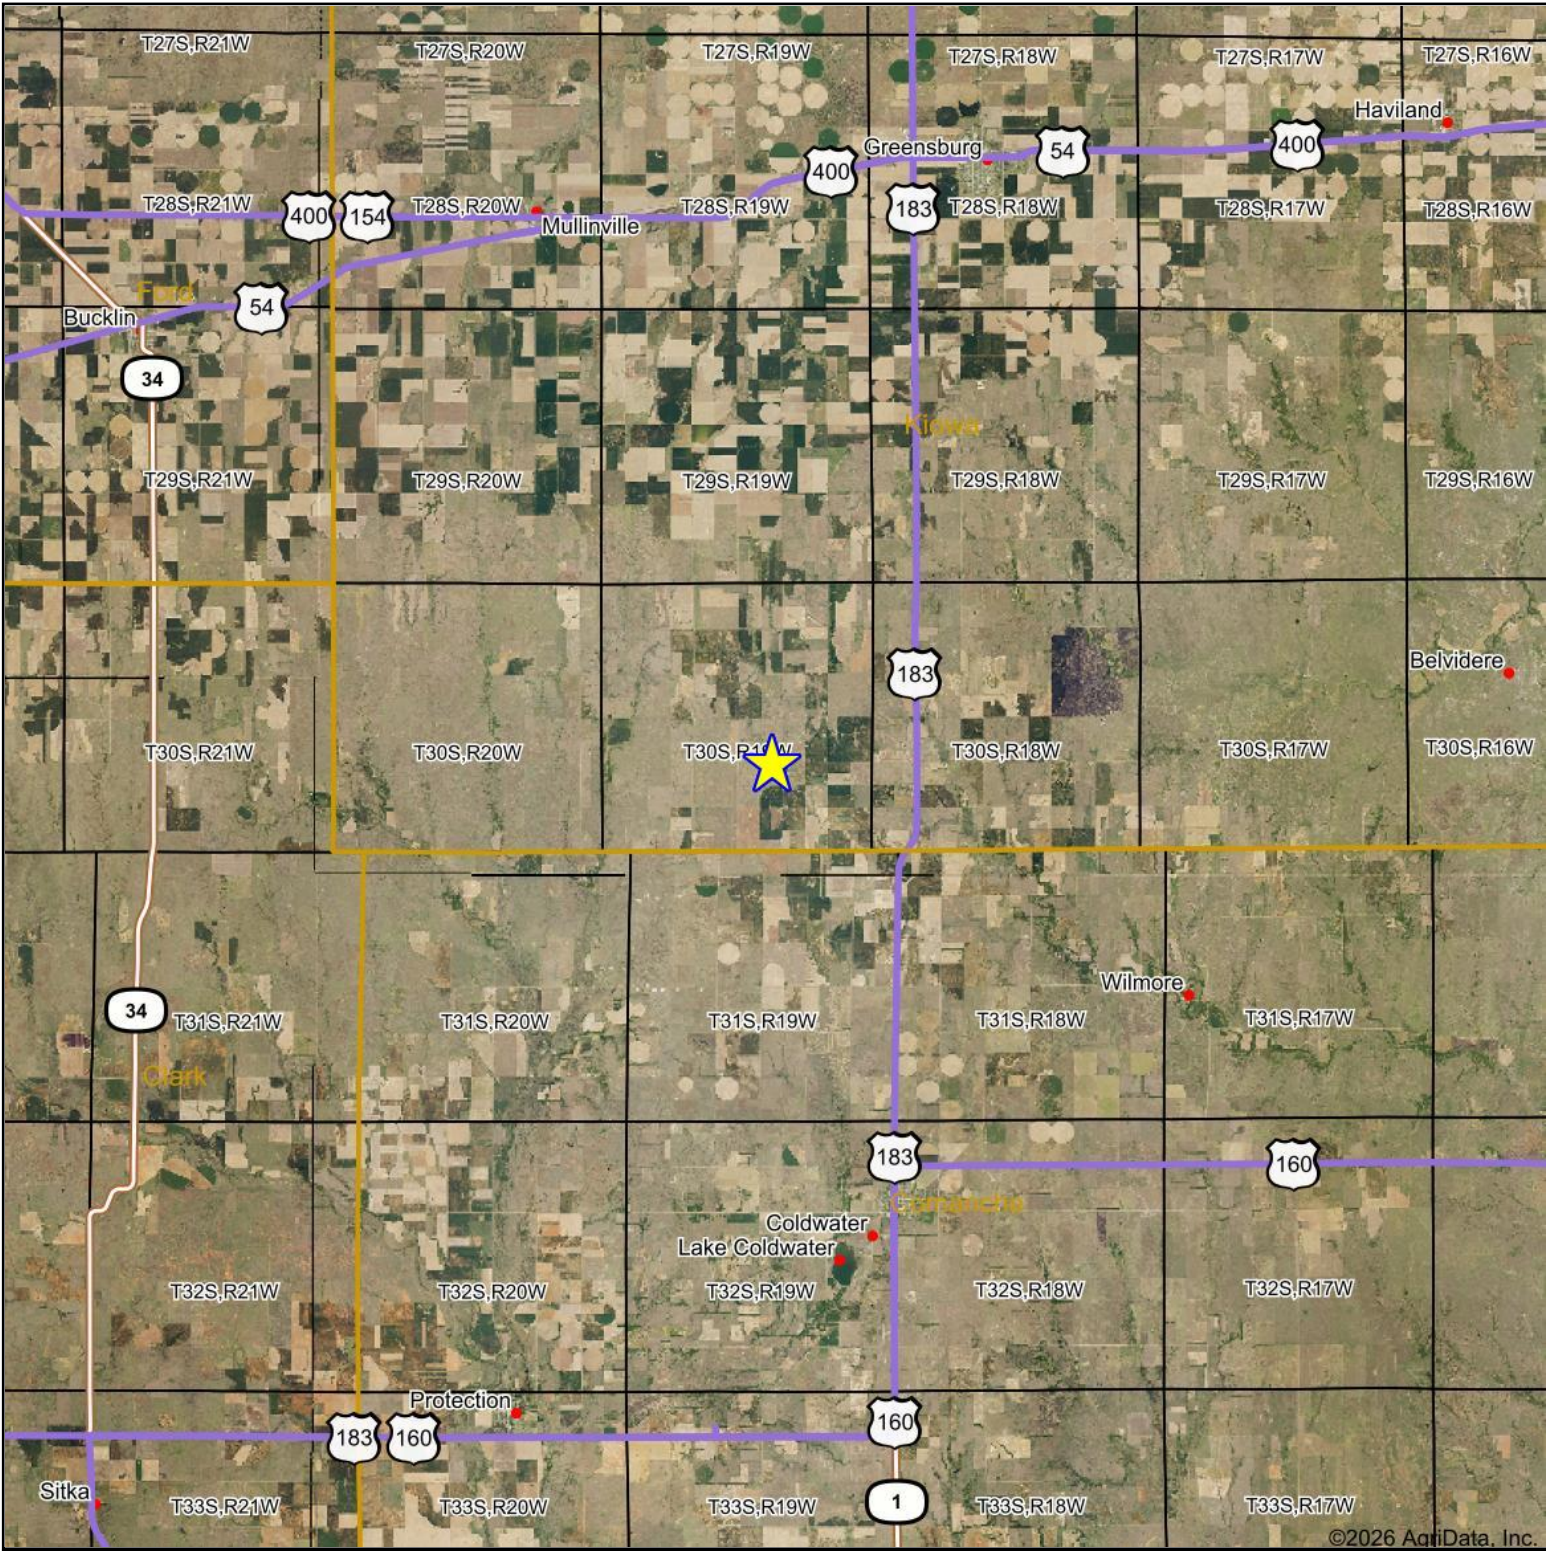

Aerial Map

Map Center: 37° 24' 21.29, -99° 22' 33.73

27-30S-19W
Kiowa County
Kansas

Maps Provided By:
surety
CUSTOMIZED ONLINE MAPPING
© AgriData, Inc. 2025 www.AgriDataInc.com

3/13/2026