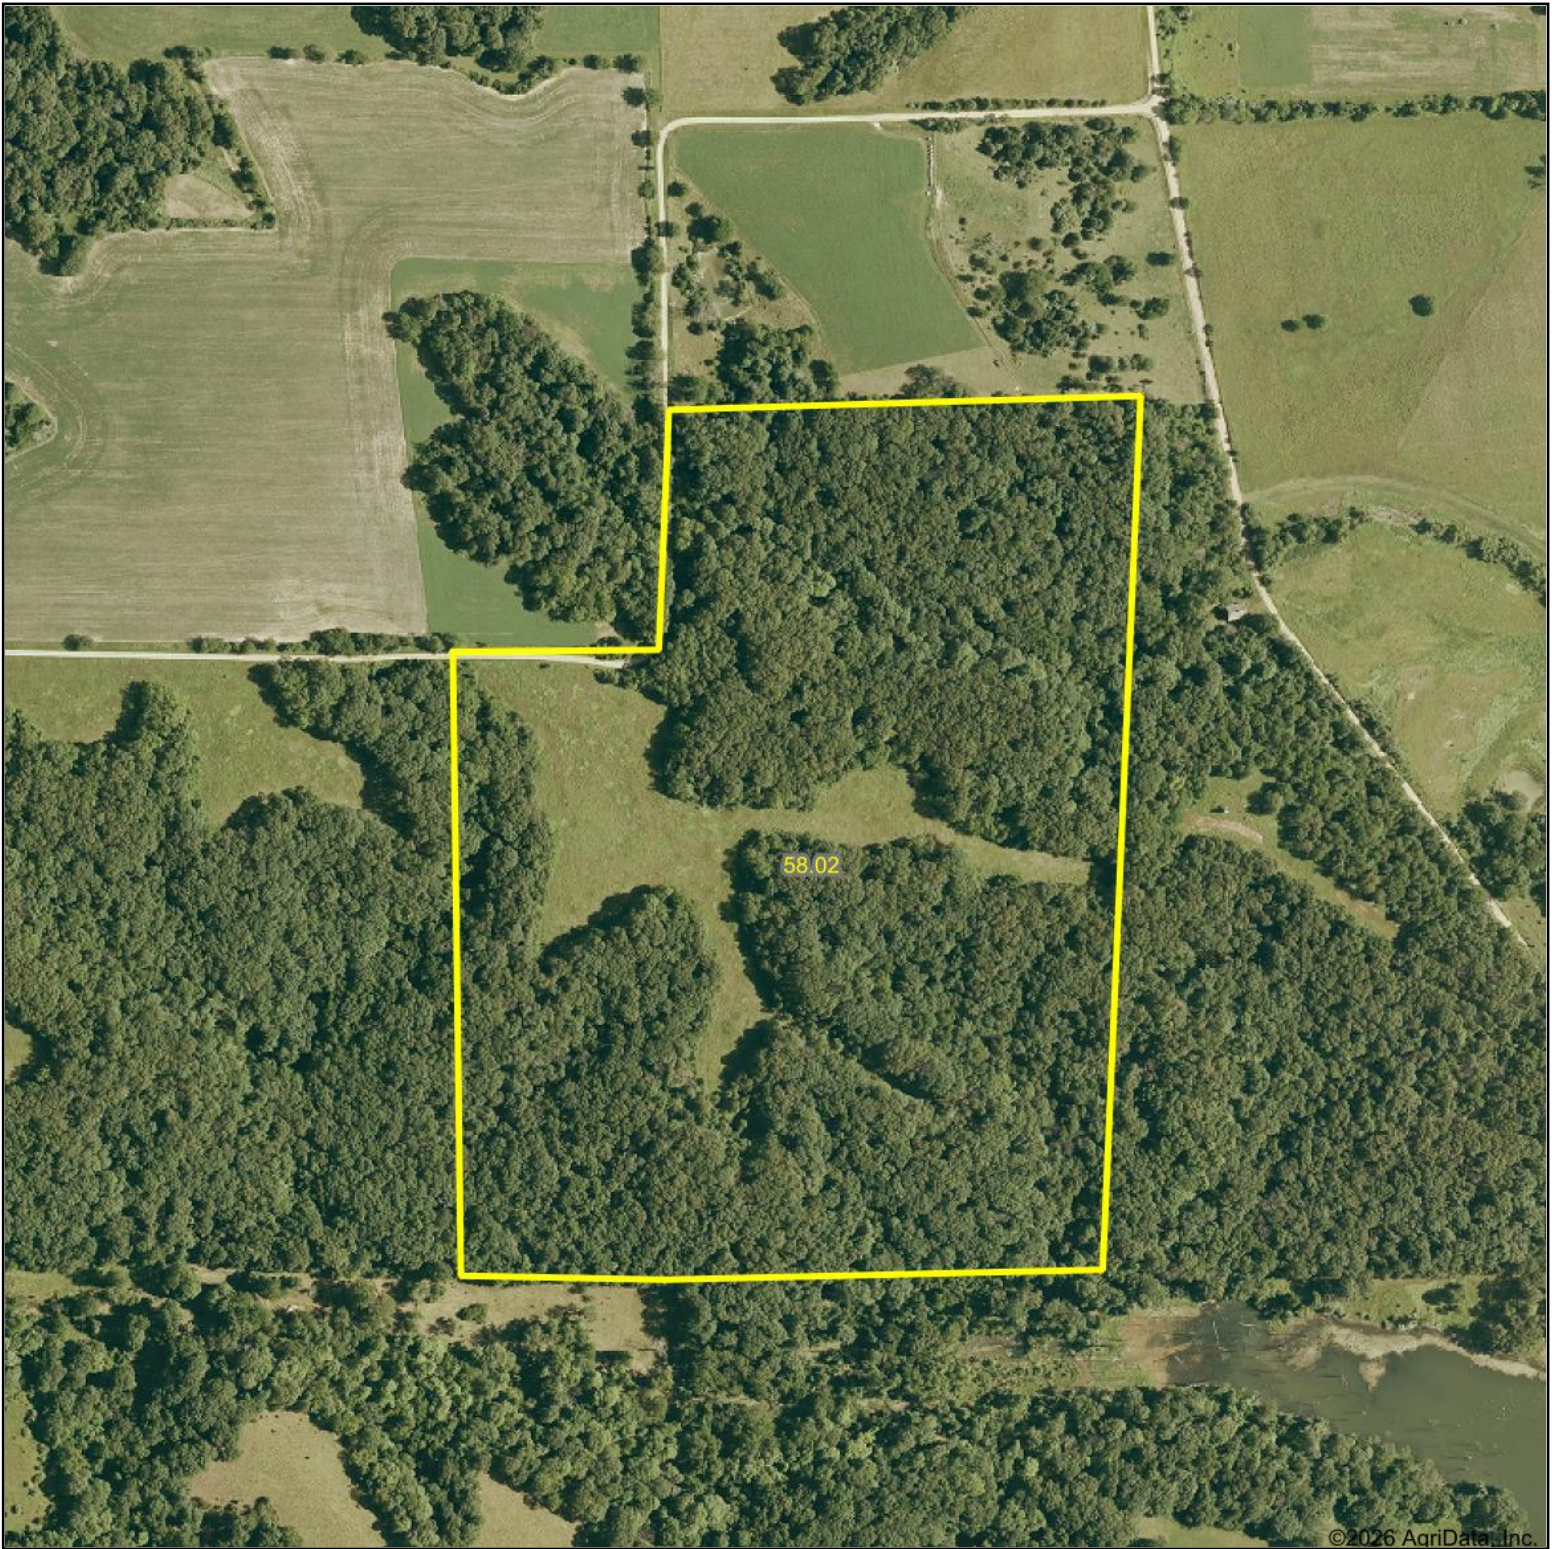

# Aerial Map

Boundary Center: 40° 25' 55.01, -90° 20' 59.41

12-5N-1E  
Fulton County  
Illinois

Maps Provided By:  
 **surety**<sup>®</sup>  
CUSTOMIZED ONLINE MAPPING  
© AgriData, Inc. 2025      www.AgriDataInc.com