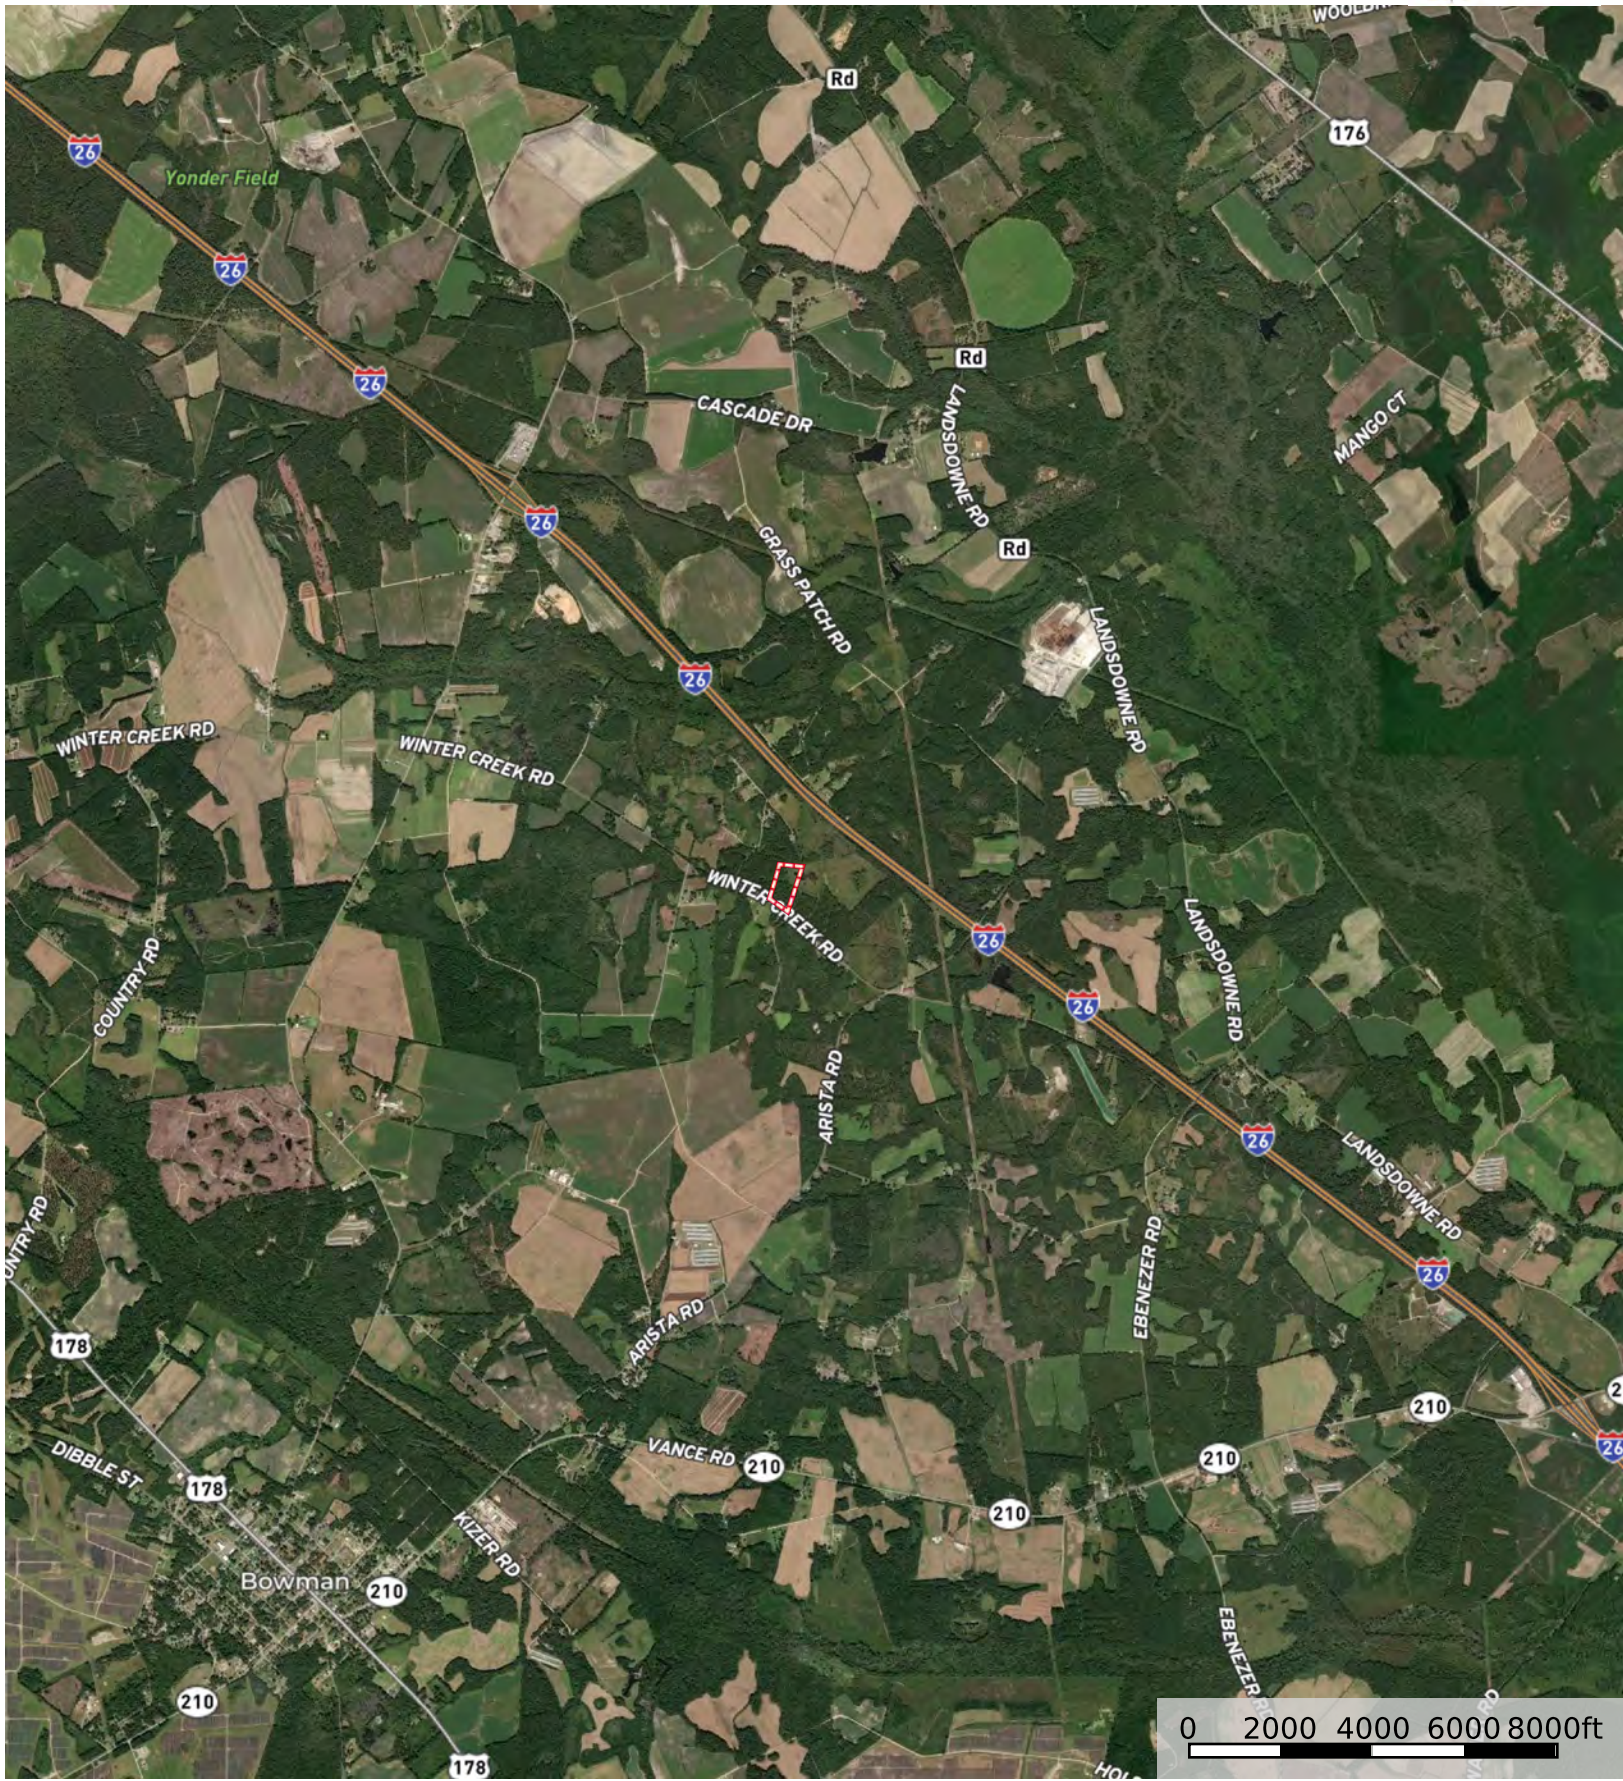

Boundary

Boundary

Winter Creek Road Tract

Orangeburg County, South Carolina, 10 AC +/-