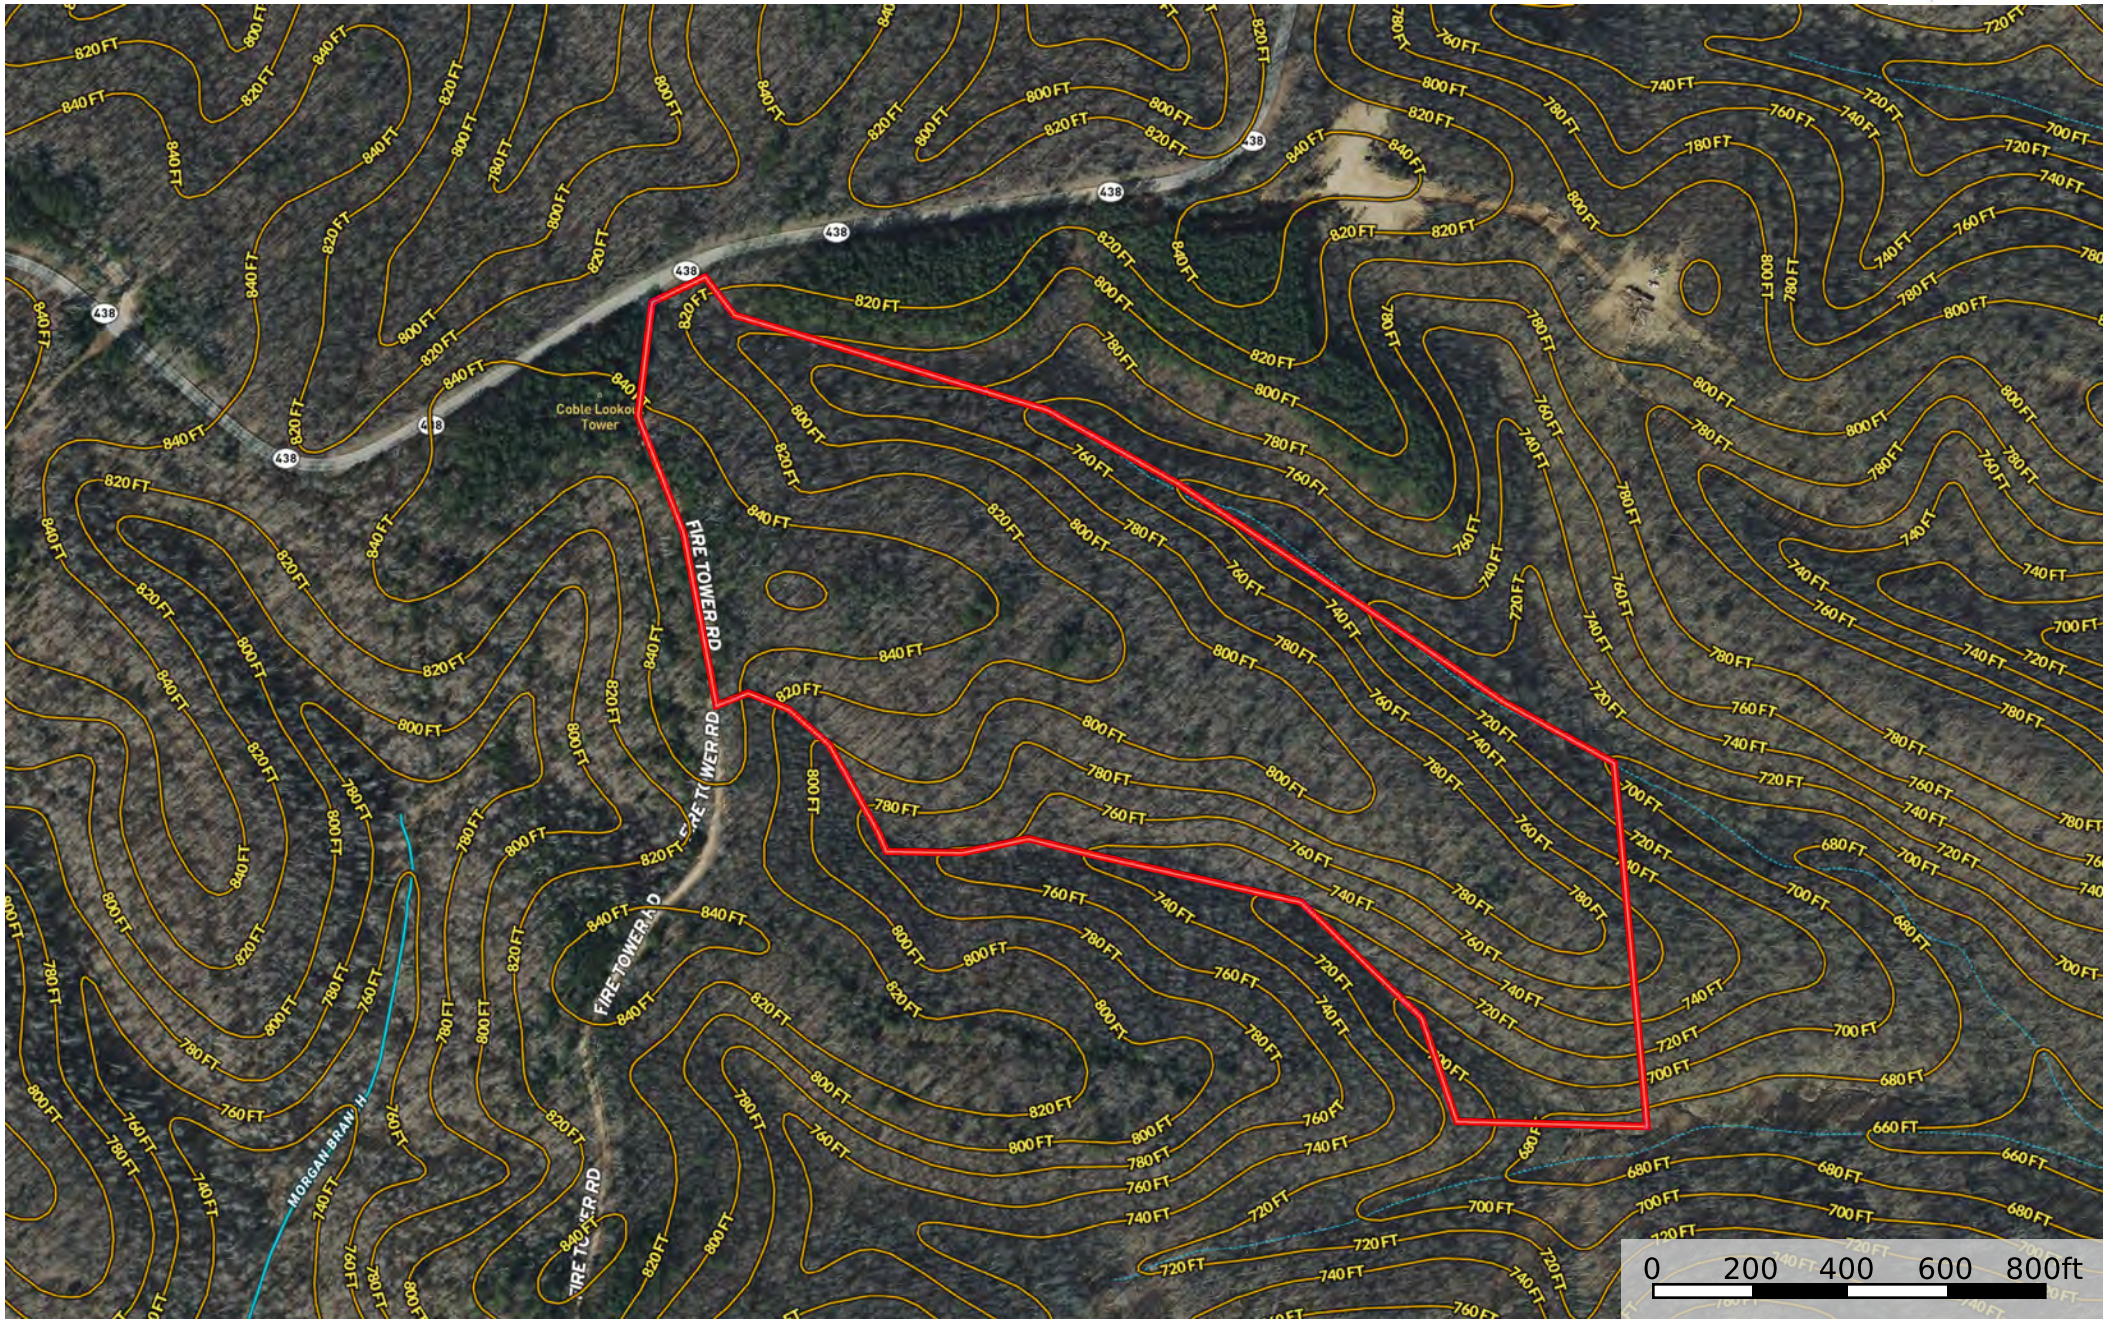

# Firetower Corner Ridge Tract Topography Map

Tennessee, AC +/-

- Boundary
- Stream, Intermittent
- River/Creek
- Water Body