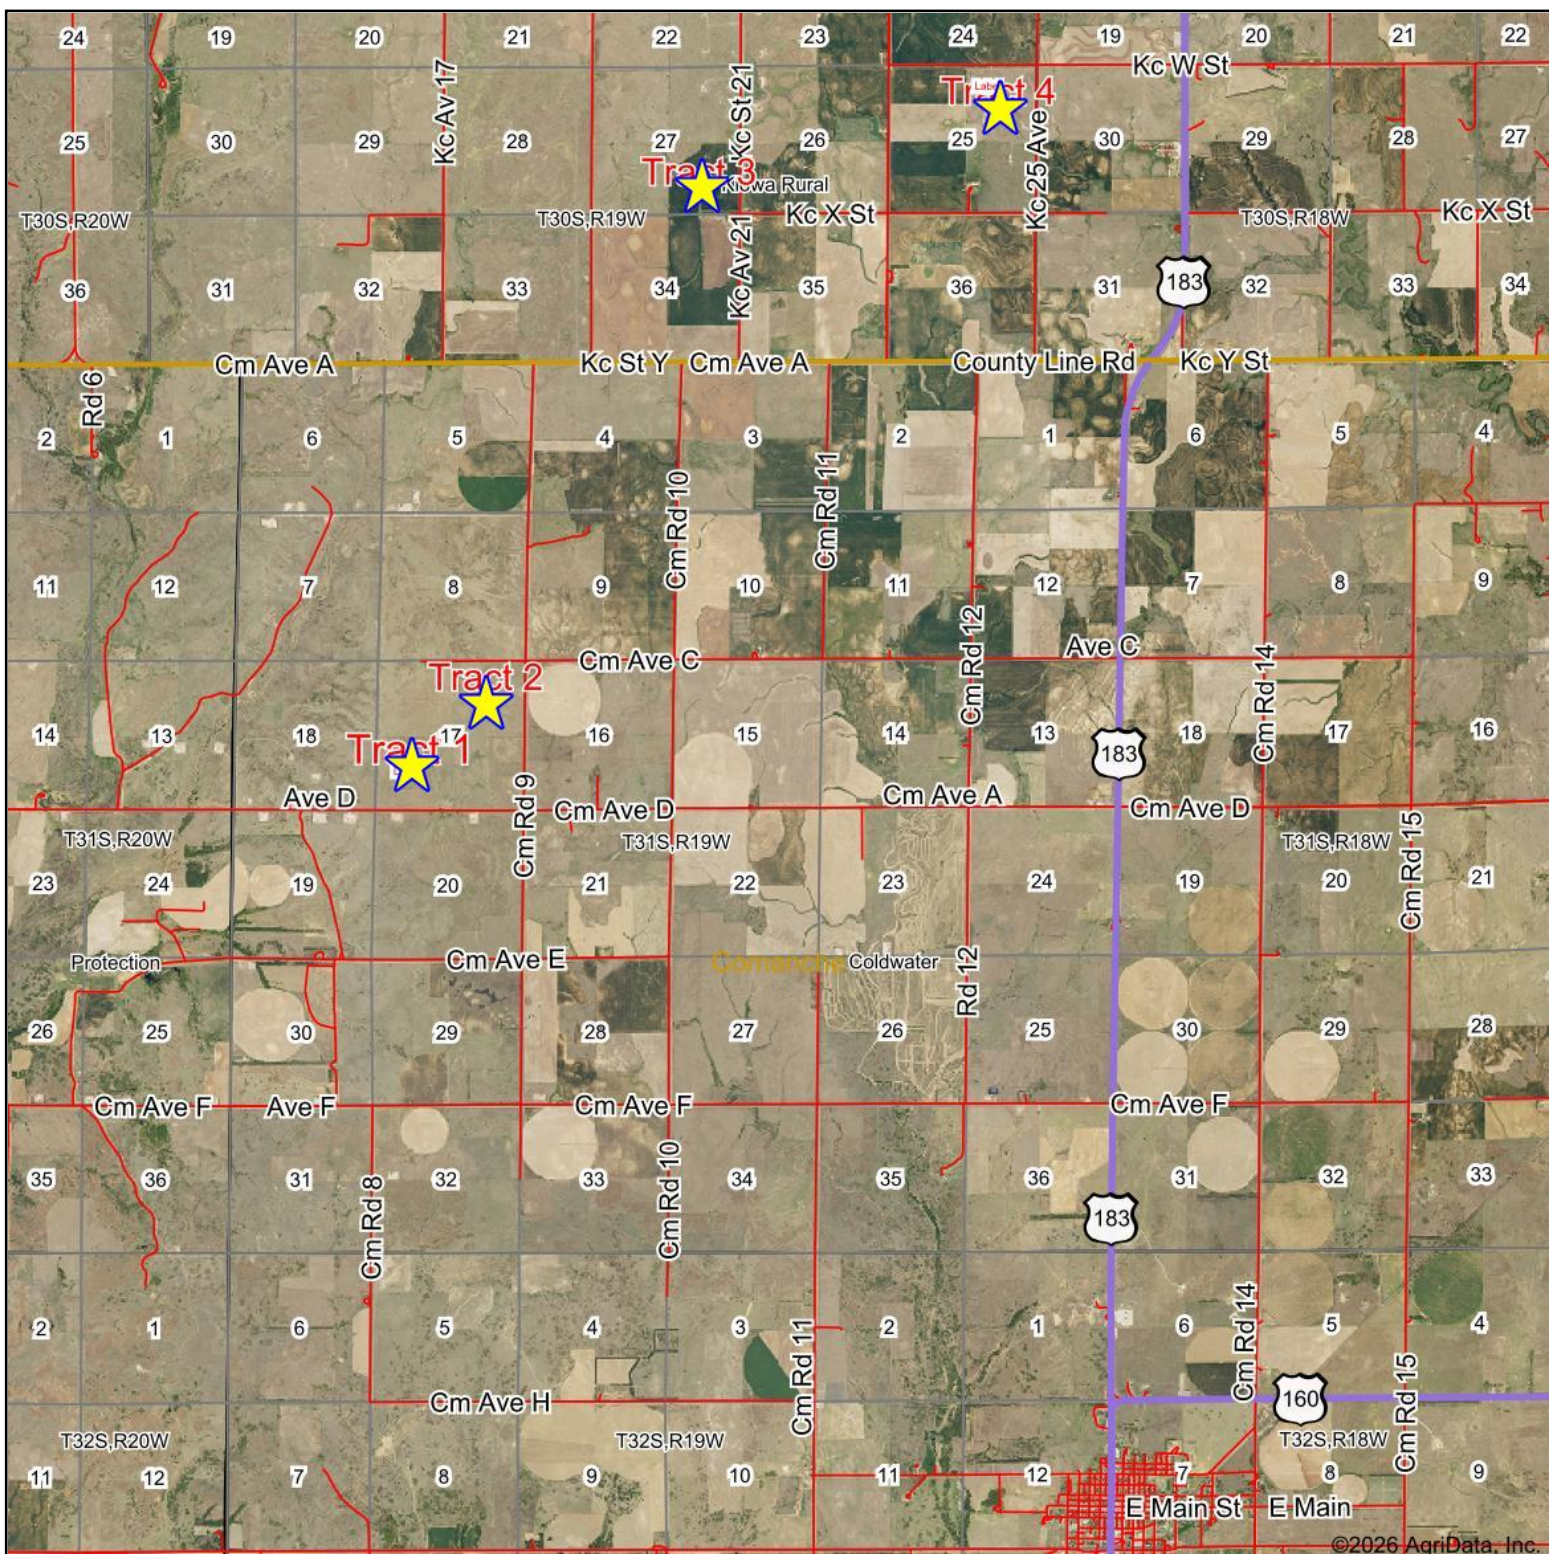

Aerial Map

Map Center: 37° 20' 26.79, -99° 22' 9.03

15-31S-19W
Comanche County
Kansas

Maps Provided By:
surety
 CUSTOMIZED ONLINE MAPPING
 © AgriData, Inc. 2025 www.AgriDataInc.com

4/6/2026