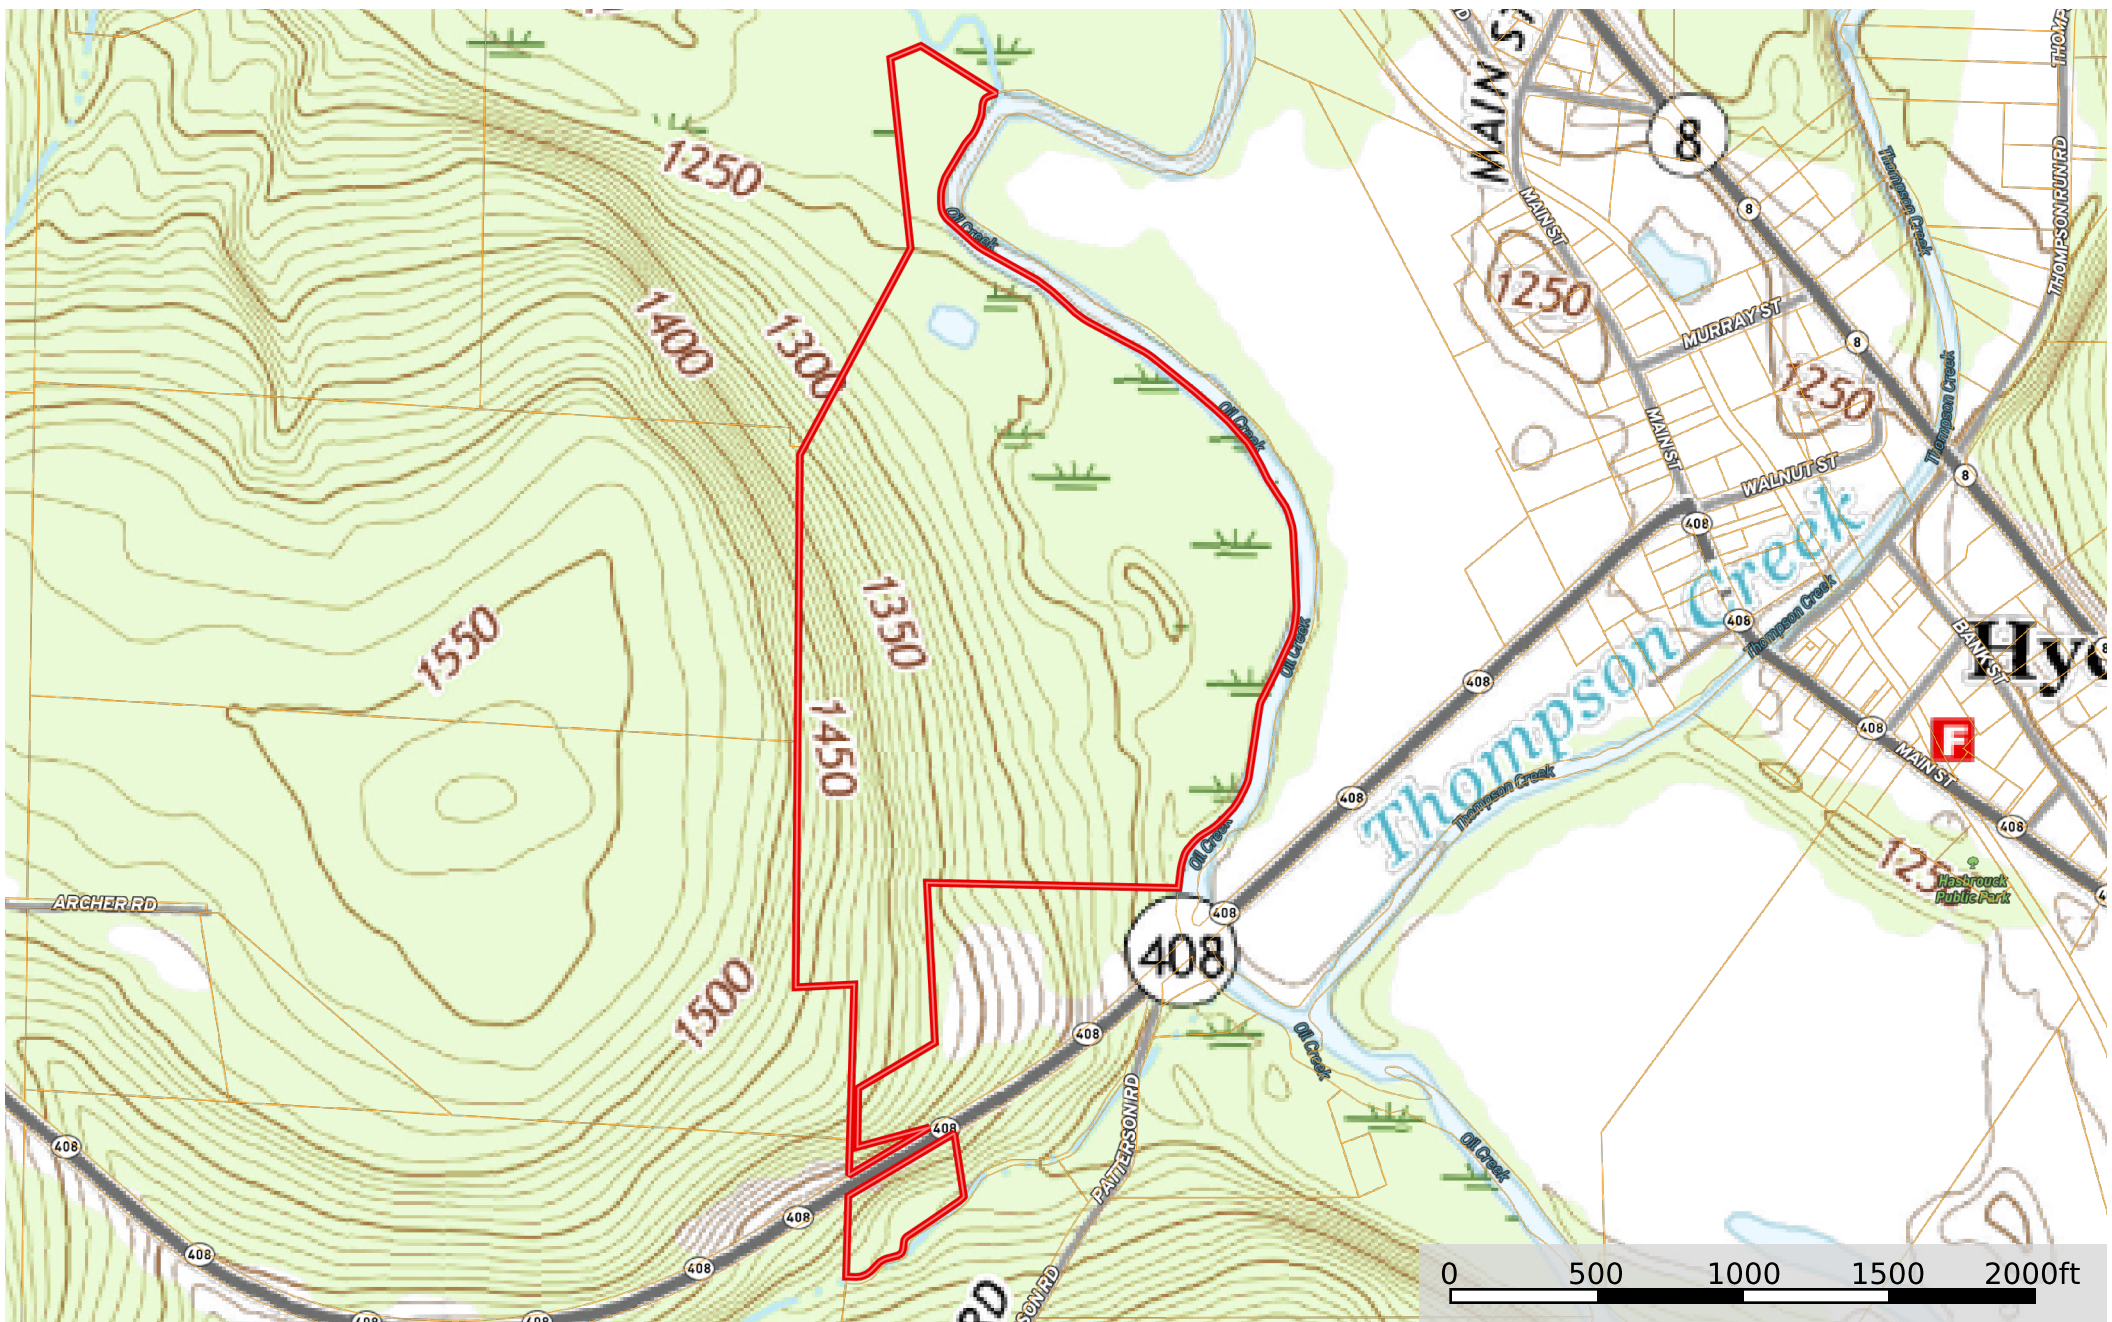

102 acres hydetown crawford county- Springer Pennsylvania, AC +/-

 Boundary