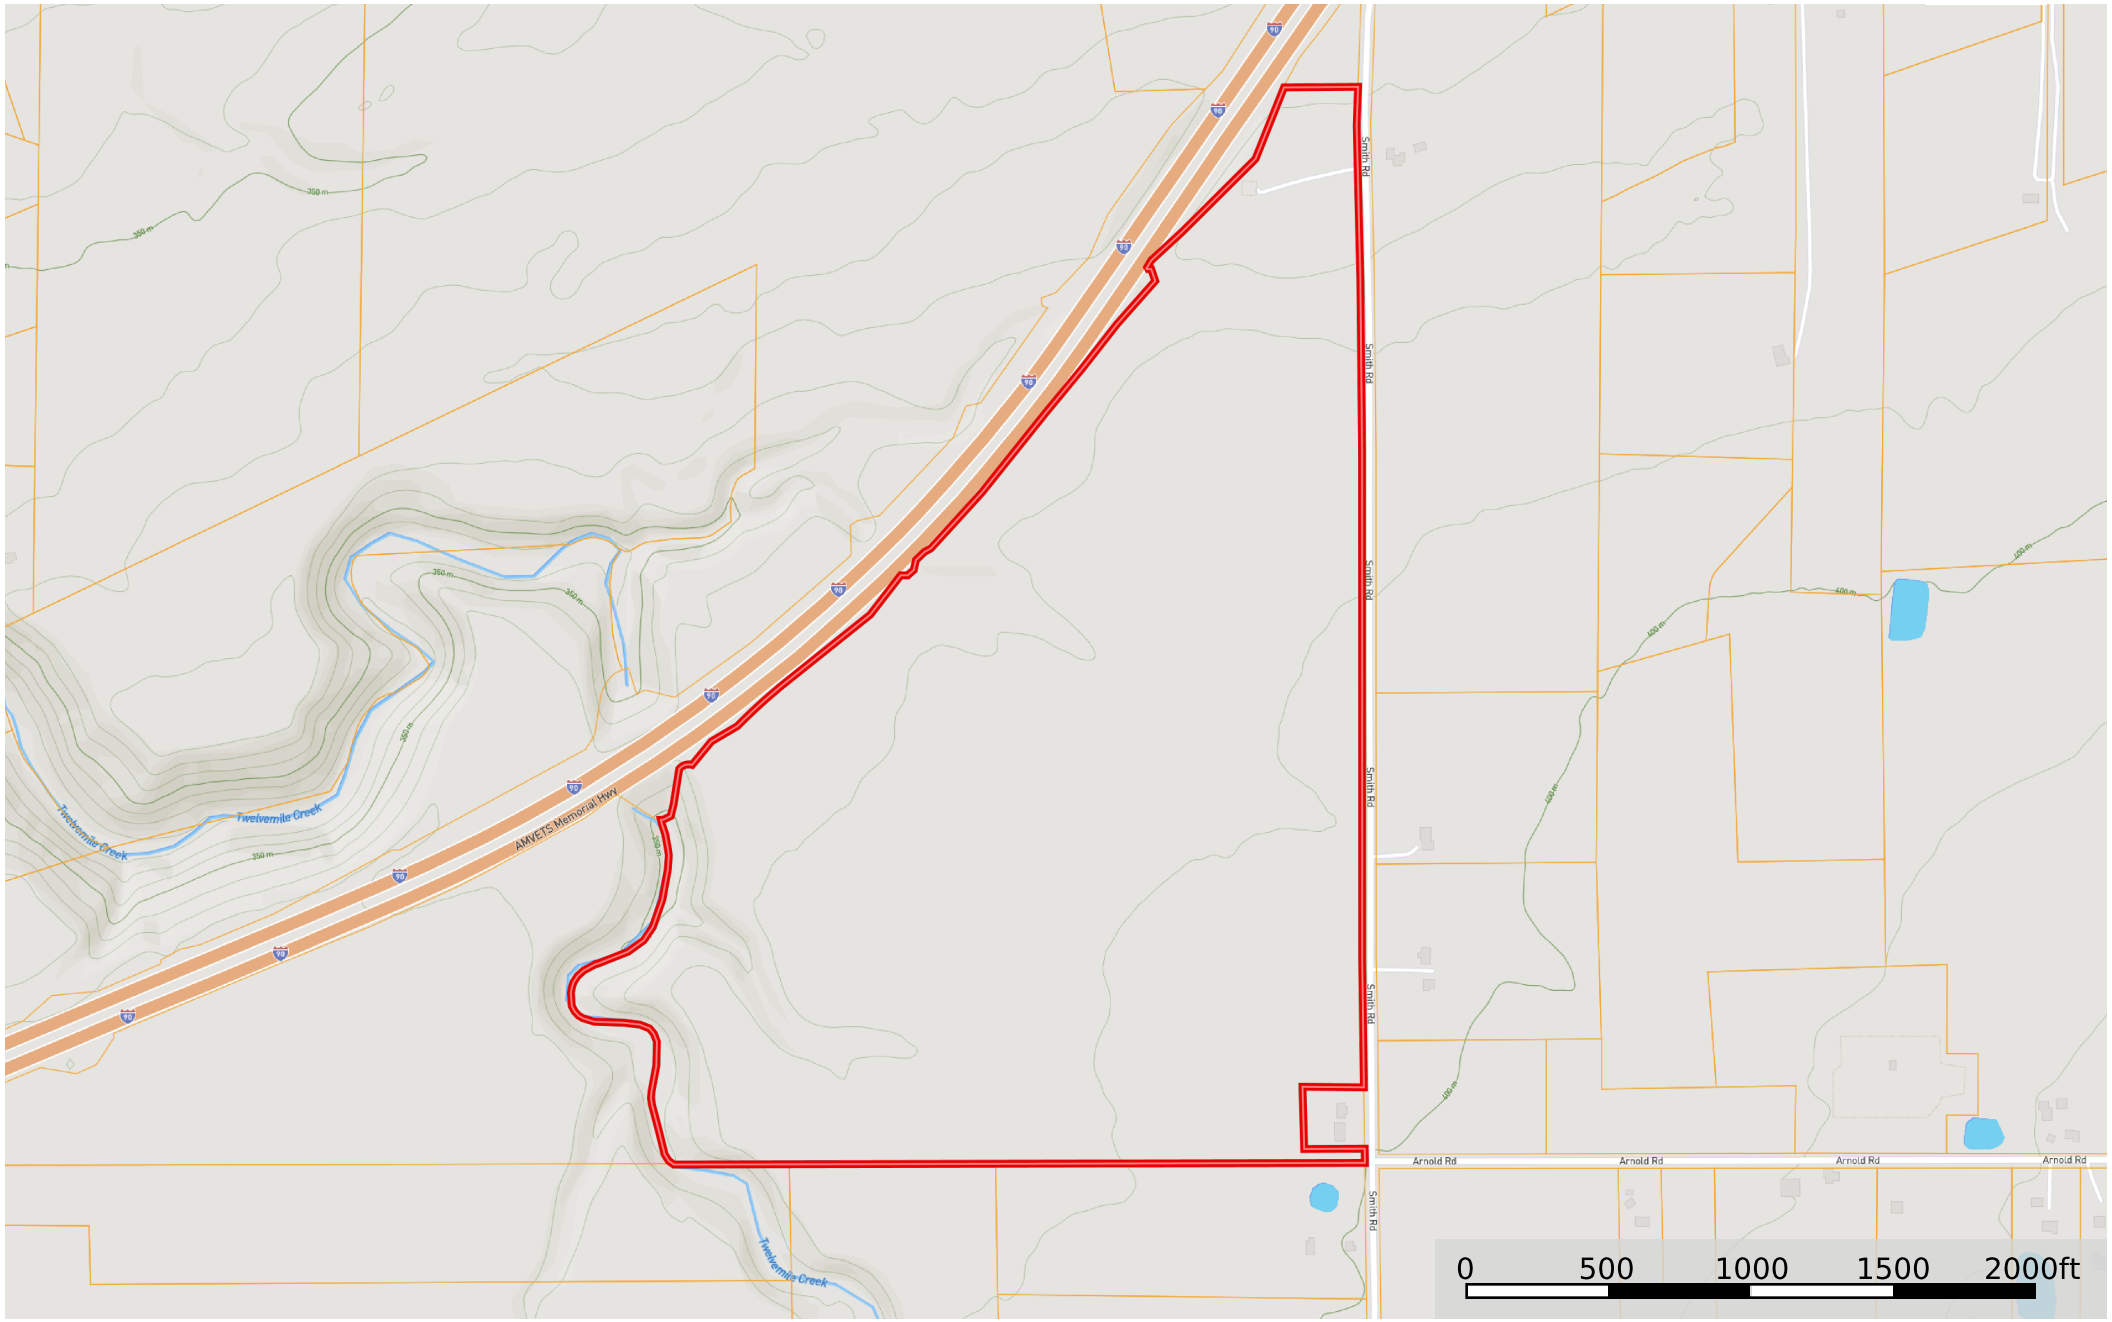

HUGH SMITH WEST SIDE 146

Pennsylvania, AC +/-

 Boundary