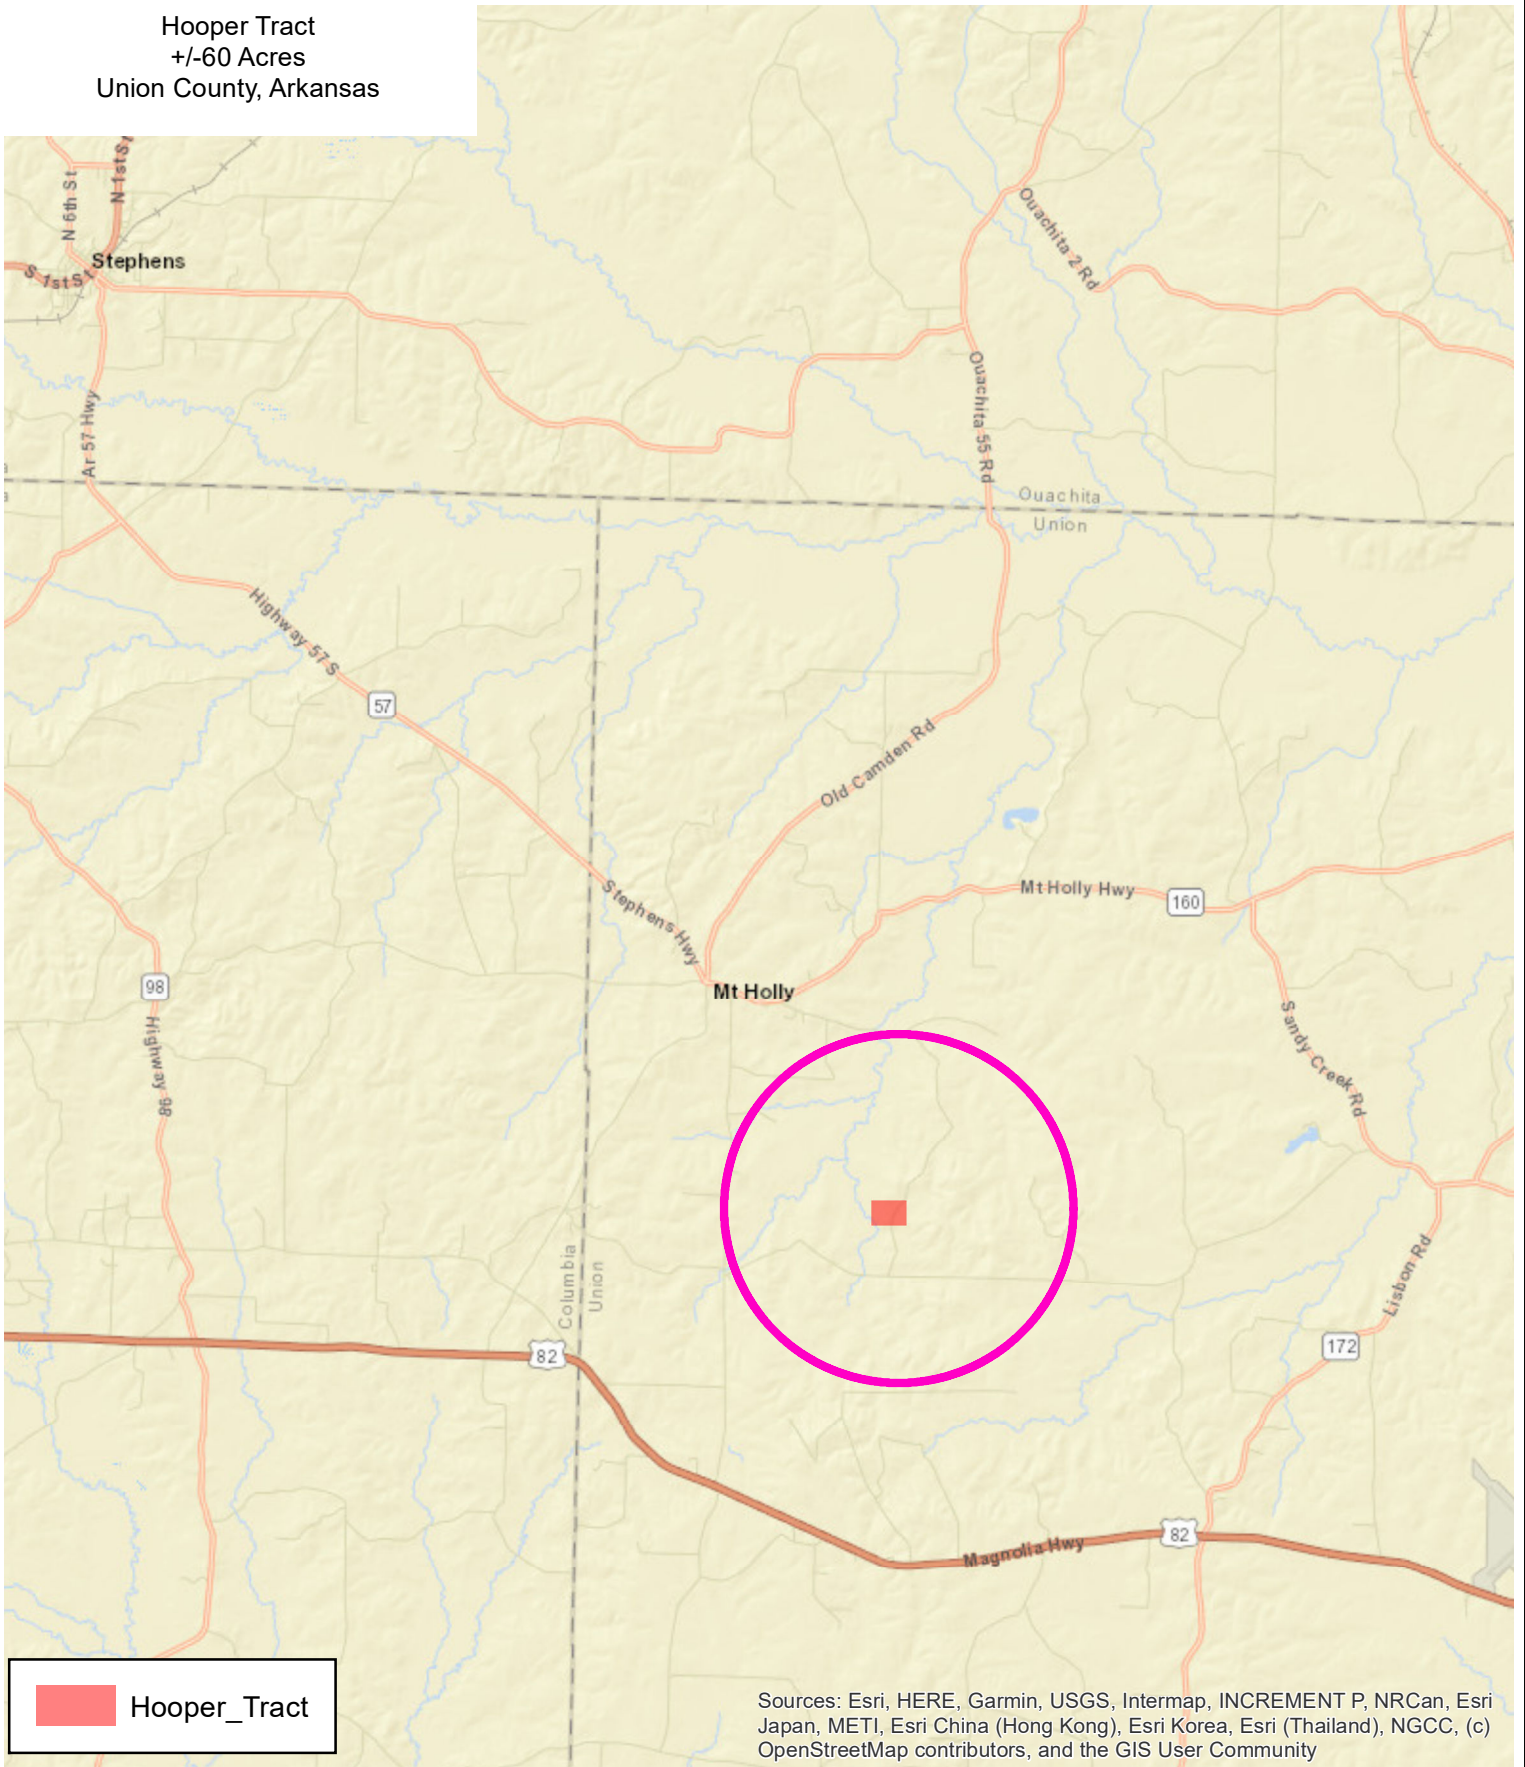

Hooper Tract
+/-60 Acres
Union County, Arkansas

Sources: Esri, HERE, Garmin, USGS, Intermap, INCREMENT P, NRCan, Esri Japan, METI, Esri China (Hong Kong), Esri Korea, Esri (Thailand), NGCC, (c) OpenStreetMap contributors, and the GIS User Community